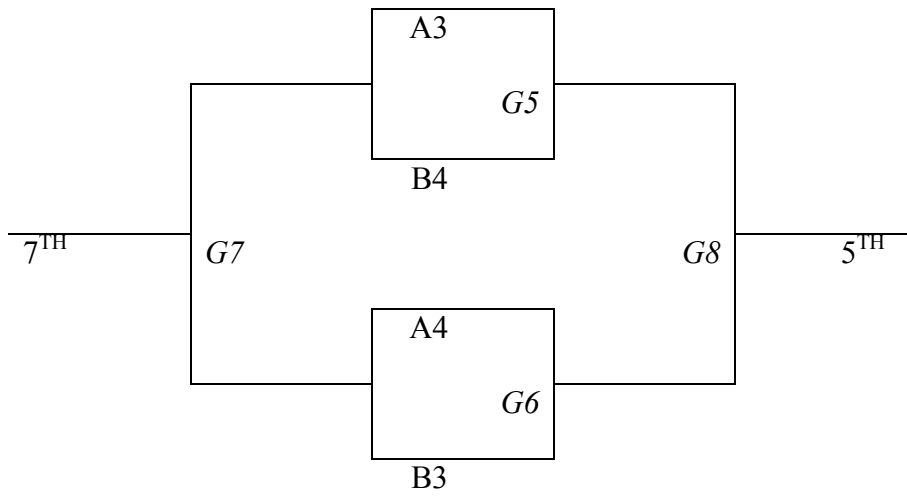

Friday: June 18

	SportZone 5	Seaman North	Seaman South
5:00		1-2	
5:55			
6:50	5-8	2-4	
7:45			
8:40		1-4	

Saturday: June 19

8:00			
8:55		6-8	
9:50		3-4	
10:45			
11:40		5-7	
12:35			
1:30			
2:25		2-3	
3:20		6-7	
4:15		1-3	
5:10			
6:05		7-8	
7:00		5-6	
7:55			
8:50			

Sunday: June 20

8:00			
8:55		G5	G6
9:50			
10:45		G1	G2
11:40			
12:35		G7	G8
1:30			
2:25		G3	G4
3:20			

Gyms:

SportZone
Seaman North
Seaman South

9th & 10th Girls

BRACKET A

CONSOLATION BRACKET

11th & 12th Girls

Friday: June 18

	SportZone 3	SportZone 4	SportZone 5	Seaman South	Seaman North
5:00			7-11	1-4	
5:55			9-10	2-5	
6:50				4-6	
7:45			9-11	1-5	
8:40			7-10	2-6	

Saturday: June 19

8:00				3-5	1-6
8:55				8-9	
9:50				2-3	
10:45				8-11	
11:40				7-9	
12:35				1-3	2-4
1:30				4-5	8-10
2:25				3-6	
3:20					
4:15	1-2	3-4	5-6		
5:10	7-8	10-11			
6:05					
7:00					
7:55					
8:50					