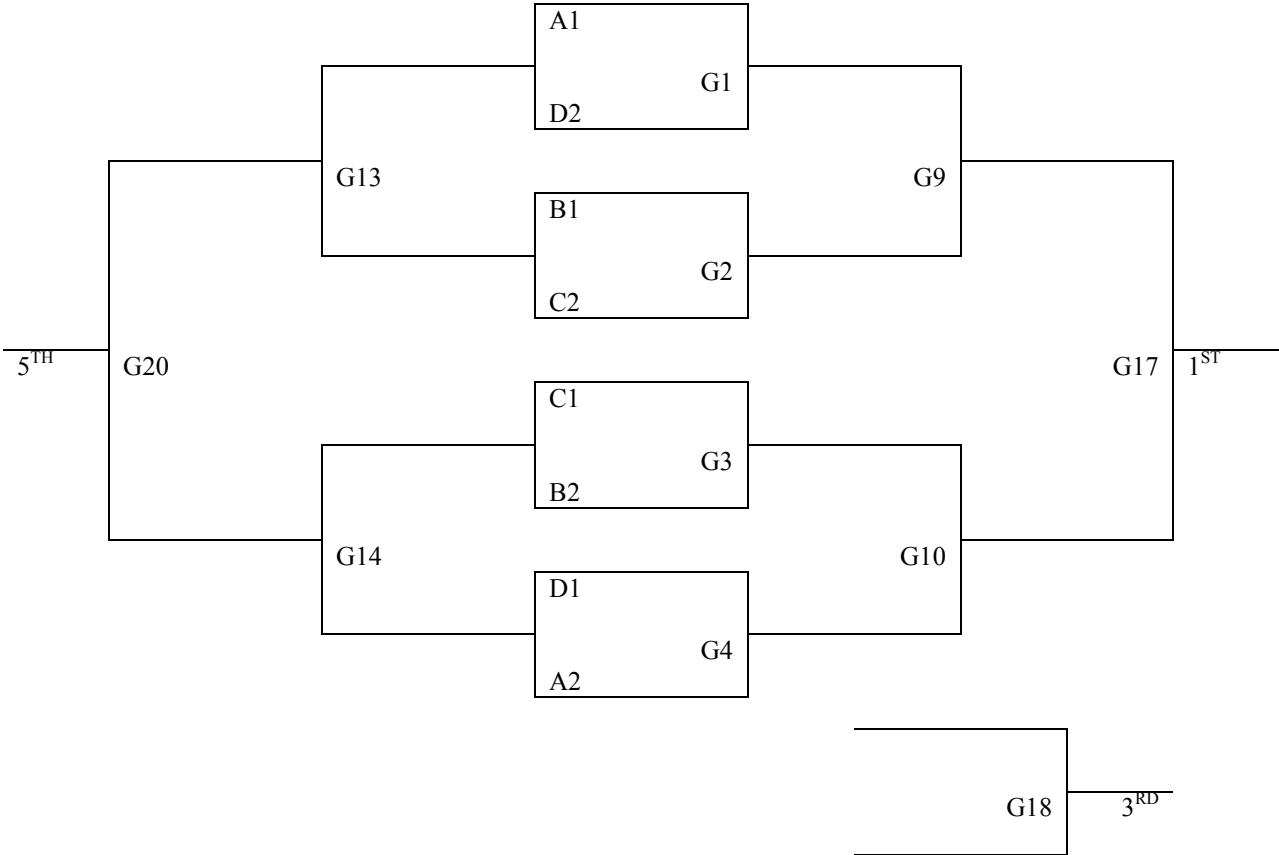

9th & 10th Boys: Division