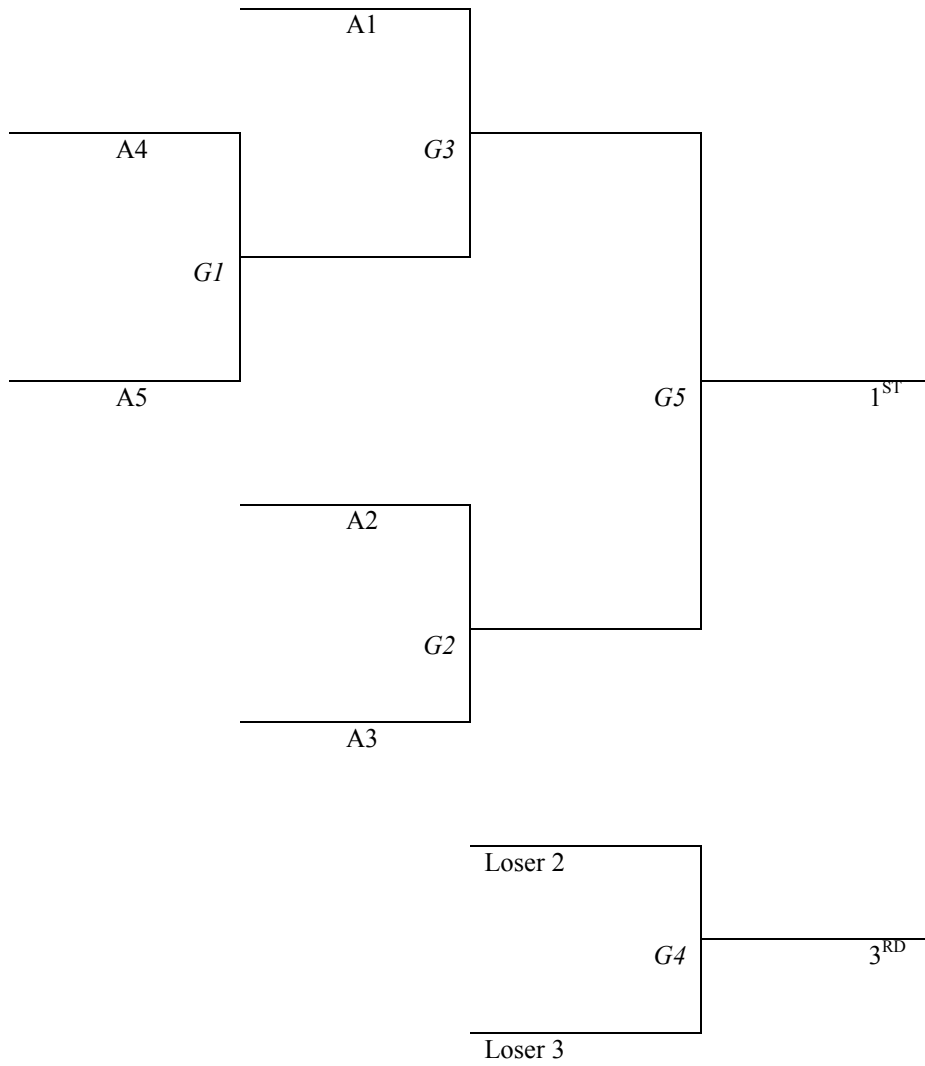

7th Grade Boys

Gyms:
SportZone