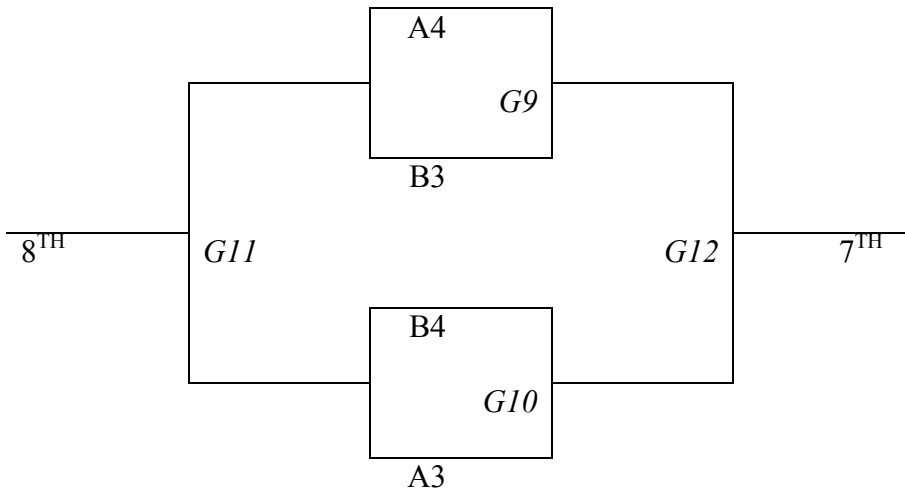

Sunday: June 20

8:00				
8:55				
9:50			G1	G2
10:45				
11:40			G5	G6
12:35	G9			G10
1:30			G7	G8
2:25		G3	G4	G11
3:20				G12

Gyms:
SportZone

11th & 12th Grade Boys

BRACKET A

CONSOLATION BRACKET A

CONSOLATION BRACKET B