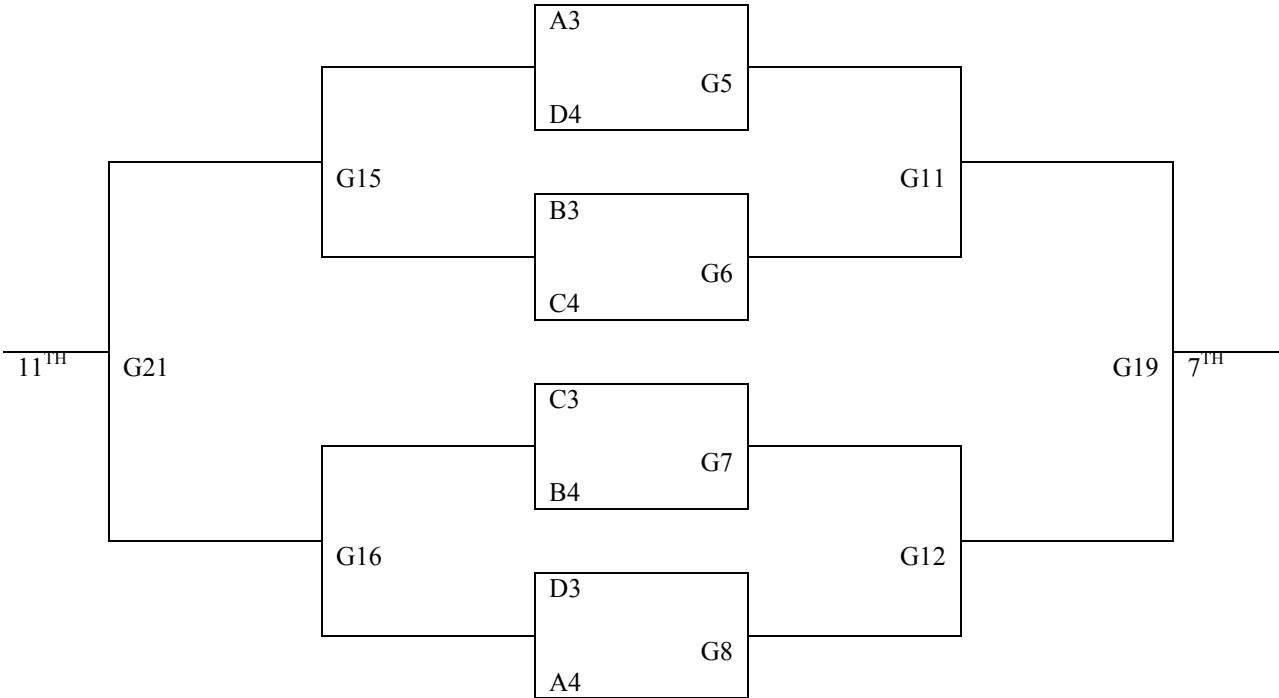

Sunday: June 20

8:55		
9:50		3-6
10:45		
11:40		
12:35		
1:30		
2:25	1-3	4-5
3:20	2-6	

Gyms:
SportZone

9th & 10th Grade Boys

Pool A	W	L	Pool B	W	L
1. BL Bobcats 2. Atchison 3. Lansing Lions 4. Louisburg Wildcats White			5. LE Hawks 6. Those Guys - NE 7. Mavericks - KS 8. KS Rim Rockers		
Pool C	W	L	Pool D	W	L
9. Topeka Wildcats 10. Wamego Red Raiders 11. Jefferson County North 12. Shot Callerz - KS			13. STL Panthers 14. Junction City 15. Louisburg Wildcats Purple 16. Wetmore Cardinals		

Friday: June 18

	SportZone 2	SportZone 3	SportZone 4	SportZone 5
5:00		9-10		
5:55		3-4		
6:50		14-15		
7:45		10-12		
8:40		1-4		

Saturday: June 19

8:00		15-16	6-8	9-11
8:55		1-2	5-7	
9:50		10-11	13-16	9-12
10:45		2-4	5-8	
11:40		1-3	14-16	
12:35		6-7	13-15	
1:30		2-3	11-12	
2:25		5-6	7-8	
3:20			13-14	
4:15				
5:10				
6:05		G1	G2	G3
7:00		G4	G5	G6
7:55			G7	G8
8:50				

Sunday: June 20

8:55	G9	G10	G11	G12
9:50				
10:45	G13	G14	G15	G16
11:40				
12:35		G20	G21	
1:30				
2:25				
3:20	G19	G18	G17	

Gyms:
SportZone

9th & 10th Boys: Division

11th & 12th Grade Boys

Pool A	W	L	Pool B	W	L
1. T-Birds 2. Louisburg Wildcats 3. Team Precision - KS 4. CC Collision			5. BL Bobcats 6. Ravens - KS 7. RV Panthers 8. Lone Jack - MO		
Pool C	W	L			
9. Junction City 10. Fort Scott Tigers 11. Topeka Vikings 12. JW Tigers 13. SportZone					