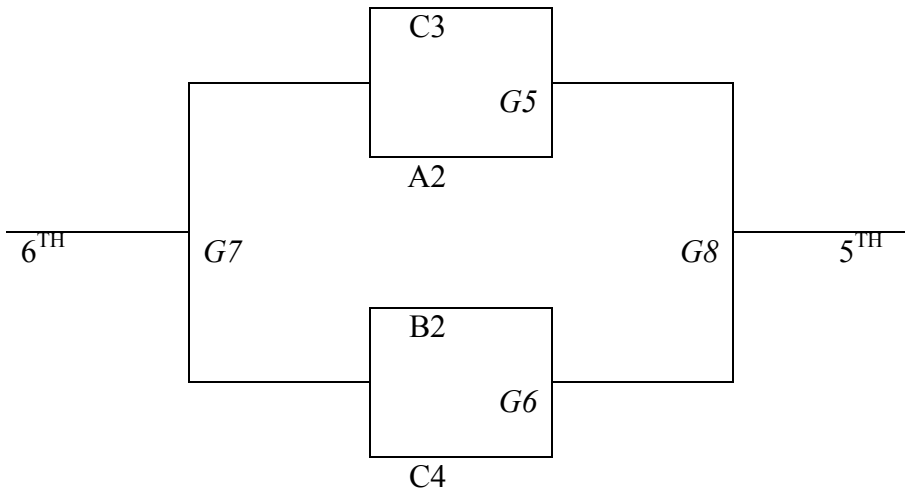

Sunday: June 20

8:00				
8:55				
9:50			G1	G2
10:45				
11:40			G5	G6
12:35	G9			G10
1:30			G7	G8
2:25		G3	G4	G11
3:20				G12

Gyms:
SportZone

11th & 12th Grade Boys

BRACKET A

CONSOLATION BRACKET A

CONSOLATION BRACKET B