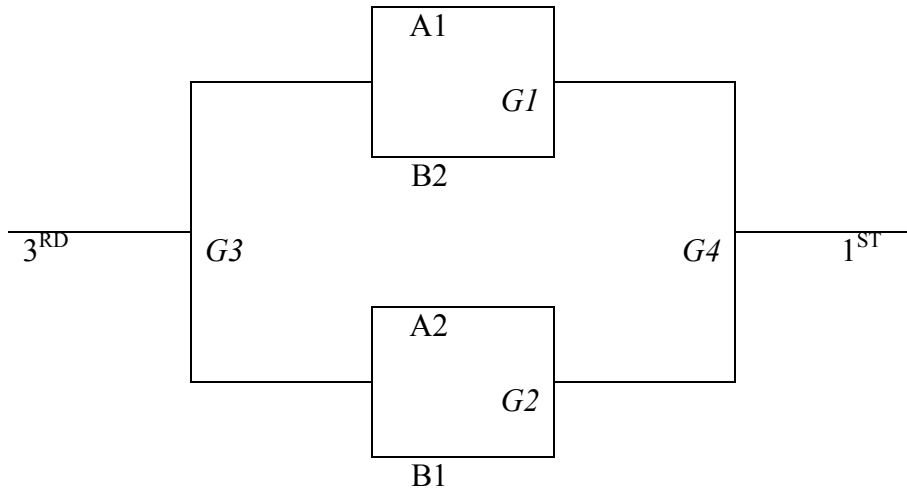

Friday: June 18

	SportZone 5	Seaman North	Seaman South
5:00		1-2	
5:55			
6:50	5-8	2-4	
7:45			
8:40		1-4	

Saturday: June 19

8:00			
8:55		6-8	
9:50		3-4	
10:45			
11:40		5-7	
12:35			
1:30			
2:25		2-3	
3:20		6-7	
4:15		1-3	
5:10			
6:05		7-8	
7:00		5-6	
7:55			
8:50			

Sunday: June 20

8:00			
8:55		G5	G6
9:50			
10:45		G1	G2
11:40			
12:35		G7	G8
1:30			
2:25		G3	G4
3:20			

Gyms:

SportZone
Seaman North
Seaman South

9th & 10th Girls

BRACKET A

CONSOLATION BRACKET

11th & 12th Girls