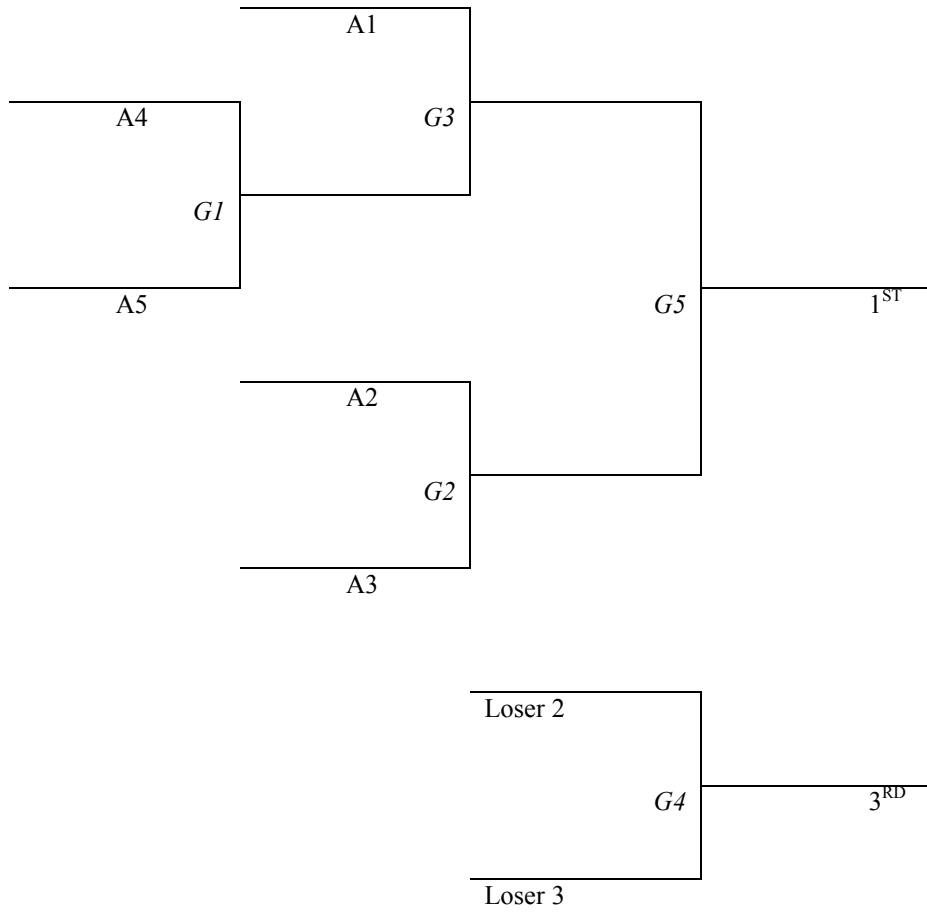

Friday: June 18

	SportZone 1	SportZone 2	SportZone 5	Seaman MS	Seaman North	Seaman South
5:00				2-4		
5:55						
6:50						
7:45				1-5		
8:40						

Saturday: June 19

8:00						
8:55				3-4		
9:50				1-2		
10:45						
11:40				1-3		
12:35						
1:30				4-5		
2:25						
3:20				2-3		
4:15						
5:10					2-5	
6:05						1-4
7:00				3-5		
7:55						
8:50			G1			

Sunday: June 20

8:00	G2	G3				
8:55						
9:50						
10:45						
11:40				G4		
12:35				G5		
1:30						
2:25						
3:20						

Gyms:

Seaman MS

Seaman North

Seaman South

SportZone

7th Grade Girls