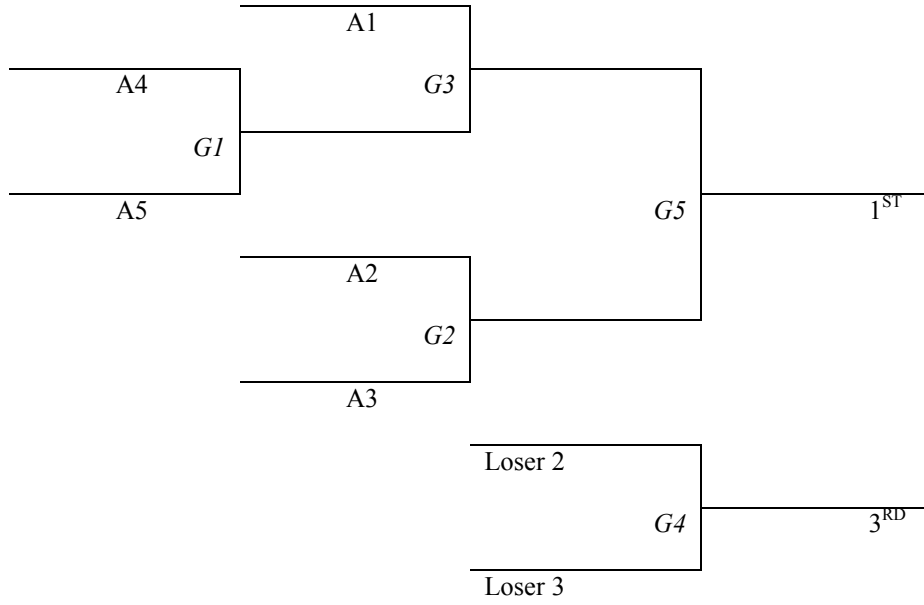

11th & 12th Grade Girls

BRACKET A