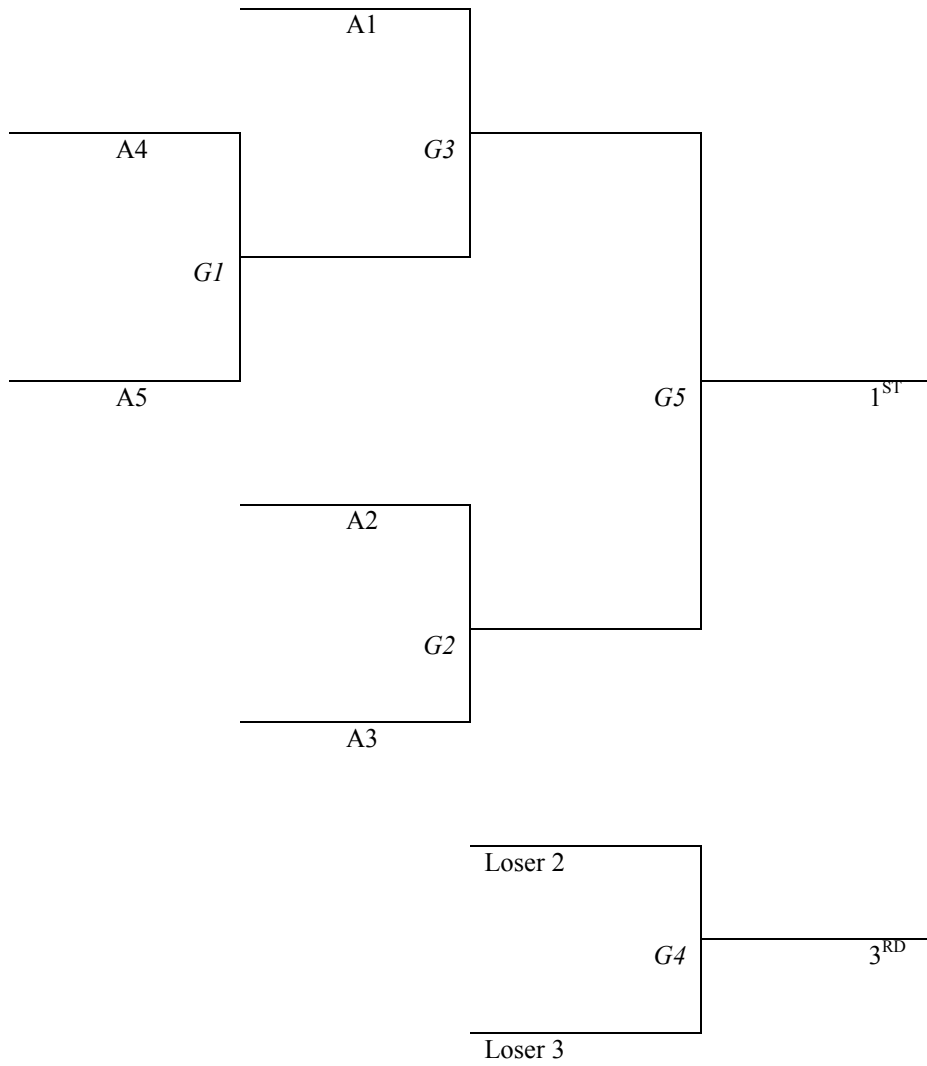

8th Grade Girls