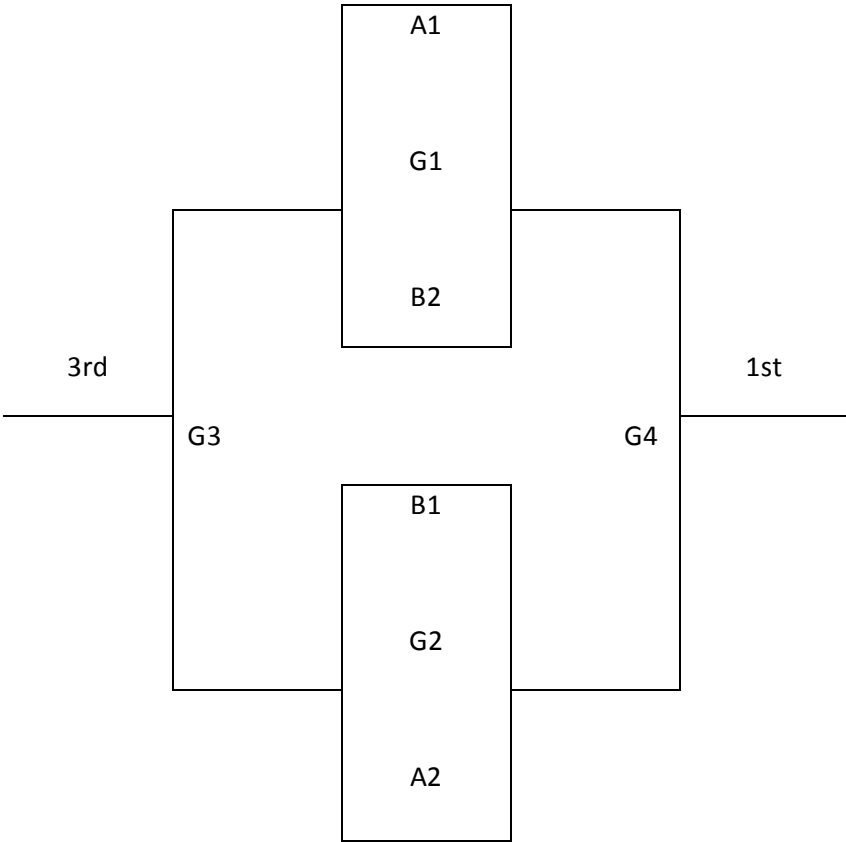

WNBA Pool A	W	L
1. Junction City		
2. Twin Lakes Stars		
3. South Lady Cougars		
4. Mitchell - KS		
WNBA Pool B		
5. Newton Railers		
6. Colby Eagles		
7. Mac Lady Pups		
8. KS Coyotes		

NCAA teams will play a round robin tournament!

NCAA		
9. South - JV		
10. Southeast of Saline		
11. Jaguars - KS		
12. BGC Hawks		
13. Maize South		
14. Plainville Cardinals		

Schedule

Sat.	SHS1	SHS2	KWU1
8:00-	1-2	9-10	
9:00-	3-4	11-12	
10:00-	5-6	13-14	
11:00-			7-8
12:00-	1-3		
1:00-	2-4	5-7	
2:00-	9-14		6-8
3:00-	10-11		
4:00-	12-13	1-4	
5:00-	6-7		5-8
6:00-	10-12		
7:00-	2-3	11-14	
8:00-	9-13		
Sun.			
8:00-	9-11	10-13	
9:00-	G1	G2	
10:00-	G3	G4	
11:00-	12-14	G7	
12:00-	G5	G8	
1:00-	9-12	11-13	
2:00-	10-14	G9	
3:00-	G6		
5:00-	G11	G10	

WNBA Bracket

Salina MAYB

June 19-20

Division: 11th-12th Boys

- There are 8 teams in this division. 2 pools of 4, followed by bracket play!

Pool A	W	L
1. Washington County		
2. Ellsworth Bearcats		
3. McPherson		
4. Hoisington Cardinals		

Bracket A

Top 2 from each pool!

Bracket B

Bottom 2 teams in each pool!