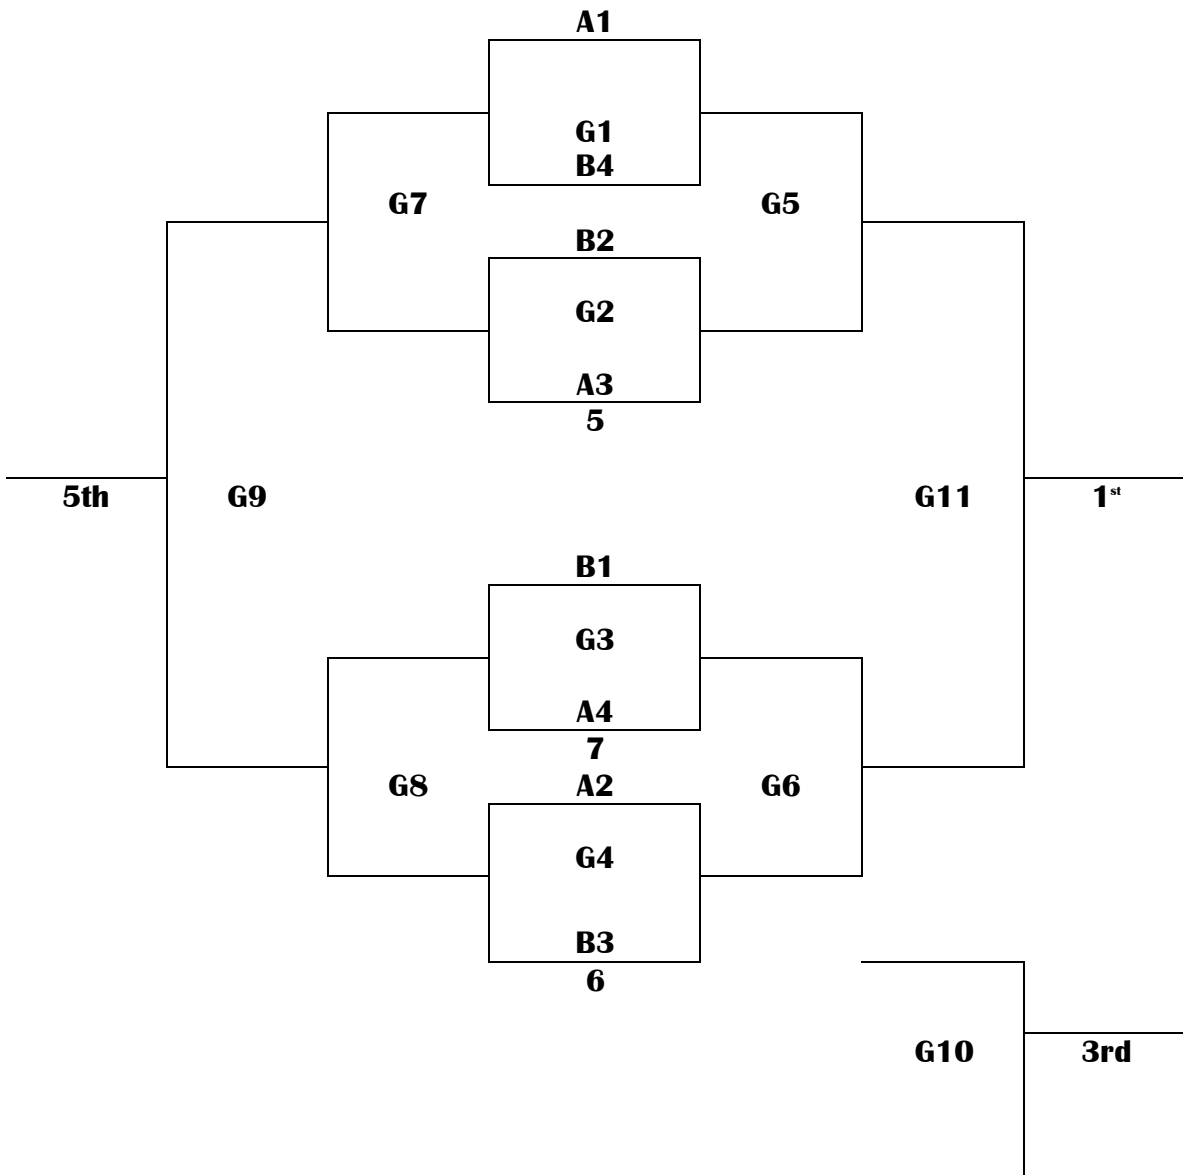

Schedule

Sat.	SHS1	SHS2	KWU1
8:00-	1-2	9-10	
9:00-	3-4	11-12	
10:00-	5-6	13-14	
11:00-			7-8
12:00-	1-3		
1:00-	2-4	5-7	
2:00-	9-14		6-8
3:00-	10-11		
4:00-	12-13	1-4	
5:00-	6-7		5-8
6:00-	10-12		
7:00-	2-3	11-14	
8:00-	9-13		
Sun.			
8:00-	9-11	10-13	
9:00-	G1	G2	
10:00-	G3	G4	
11:00-	12-14	G7	
12:00-	G5	G8	
1:00-	9-12	11-13	
2:00-	10-14	G9	
3:00-	G6		
5:00-	G11	G10	

WNBA Bracket