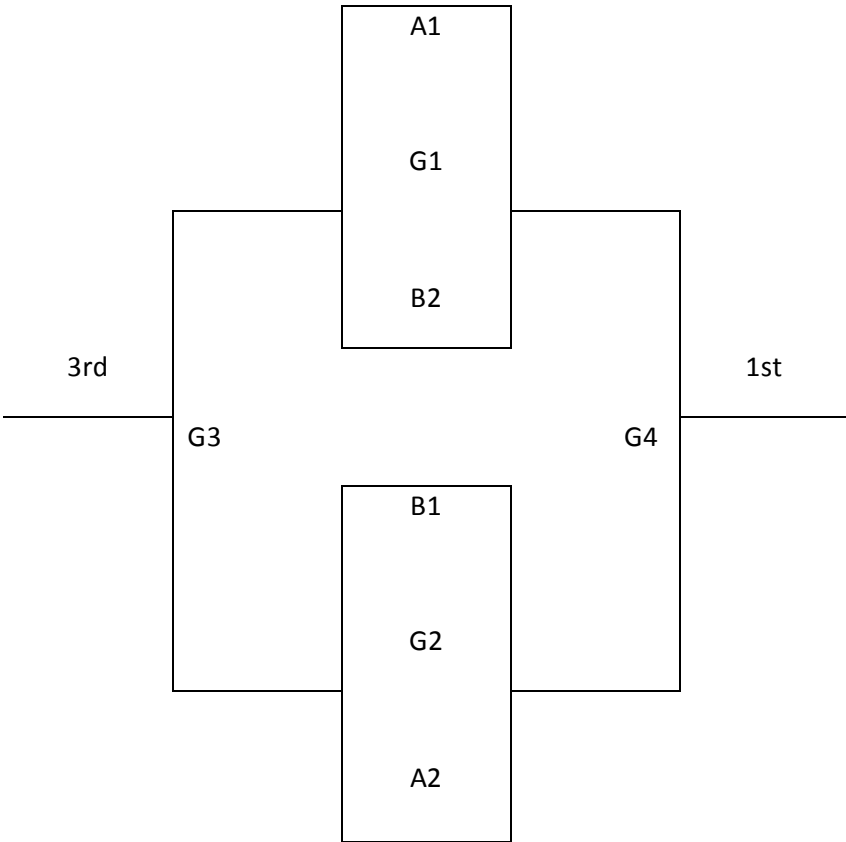

Salina MAYB

June 19-20

Division: 7th-8th Girls

- There are 8 teams in this division. 2 pools of 4, followed by bracket play!

Pool A	W	L
1. Wichita Sooners		
2. Nem-Mar Ballers		
3. Newton Railers		
4. Maize South		

Pool B	W	L
5. South Lady Cougars		
6. NE-CSS 7/8 Blue		
7. South Gray		
8. The Aftershocks		

Sat.	CHS2	SHS2	CHS2
8:00-	3-4		
9:00-	1-2		
10:00-	5-6		
11:00-	7-8		
12:00-	1-3	2-4	
1:00-	5-7		
2:00-		6-8	
5:00-	1-4		
6:00-	2-3		
7:00-	5-8		
8:00-			6-7
Sun.			
8:00-	G5		
9:00-	G6		
10:00-	G1		
11:00-	G2		
12:00-	G7		
1:00-	G8		
2:00-	G3		
3:00-	G4		

Bracket A

Top 2 from each pool!

Bracket B

Bottom 2 teams in each pool!

Salina MAYB

June 19-20

Division: 8th Boys

- **There are 4 teams in this tournament. All teams advance to bracket play.**