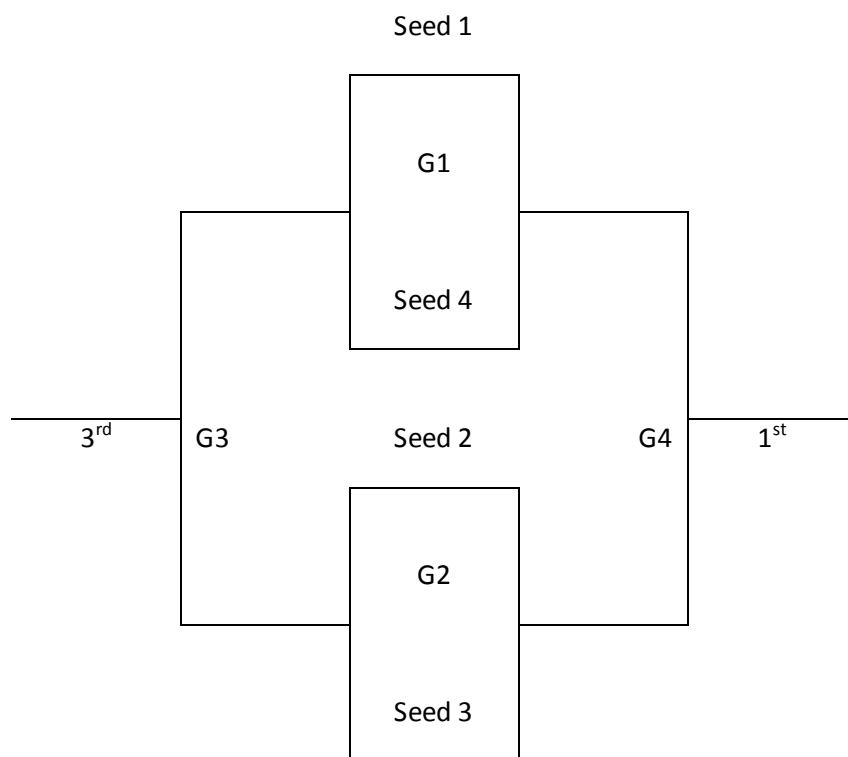

8th Boys Bracket