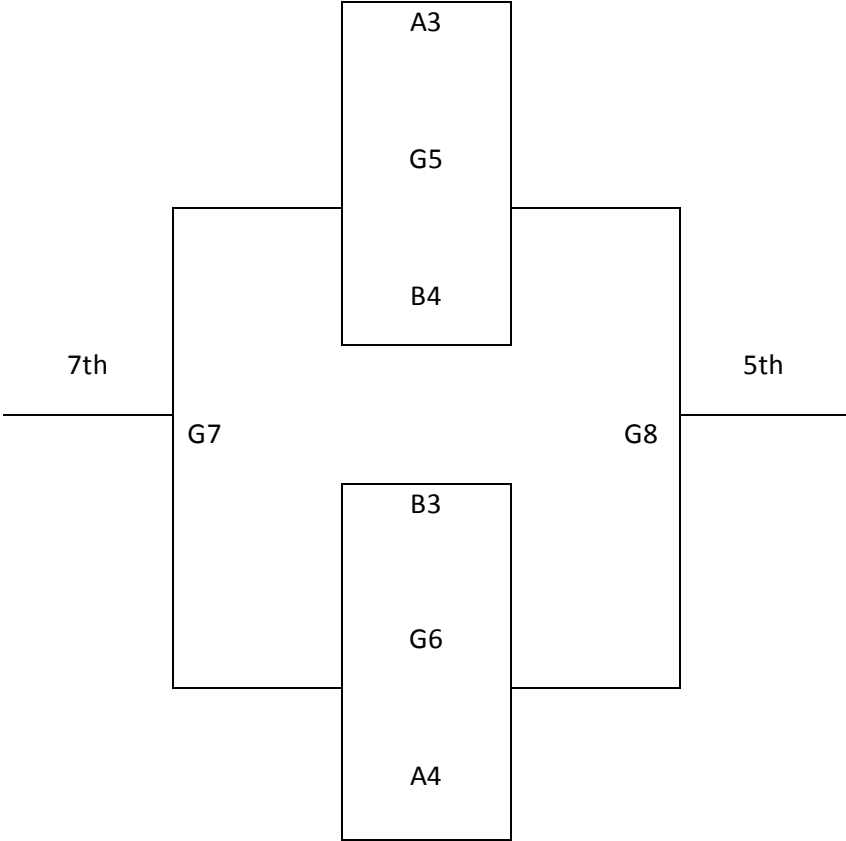

Salina MAYB

June 19-20

Division: 7th-8th Girls

- There are 8 teams in this division. 2 pools of 4, followed by bracket play!

Pool A	W	L
1. Wichita Sooners		
2. Nem-Mar Ballers		
3. Newton Railers		
4. Maize South		

Pool B	W	L
5. South Lady Cougars		
6. NE-CSS 7/8 Blue		
7. South Gray		
8. The Aftershocks		

Sat.	CHS2	SHS2	CHS2
8:00-	3-4		
9:00-	1-2		
10:00-	5-6		
11:00-	7-8		
12:00-	1-3	2-4	
1:00-	5-7		
2:00-		6-8	
5:00-	1-4		
6:00-	2-3		
7:00-	5-8		
8:00-			6-7
Sun.			
8:00-	G5		
9:00-	G6		
10:00-	G1		
11:00-	G2		
12:00-	G7		
1:00-	G8		
2:00-	G3		
3:00-	G4		

Bracket A

Top 2 from each pool!

Bracket B

Bottom 2 teams in each pool!

Salina MAYB

June 19-20

Division: 8th Boys

- **There are 4 teams in this tournament. All teams advance to bracket play.**

	W	L
1. McPherson Bullpups		
2. Newton Railers		
3. Mitchell - KS		
4. NE - CSS 8		

Sat.	BC3	BC1
8:00-	1-2	
9:00-	3-4	
1:00-	2-4	1-3
5:00-	1-4	
6:00-	2-3	
Sun.		
12:00-	G1	
1:00-	G2	
4:00-	G3	
5:00-	G4	