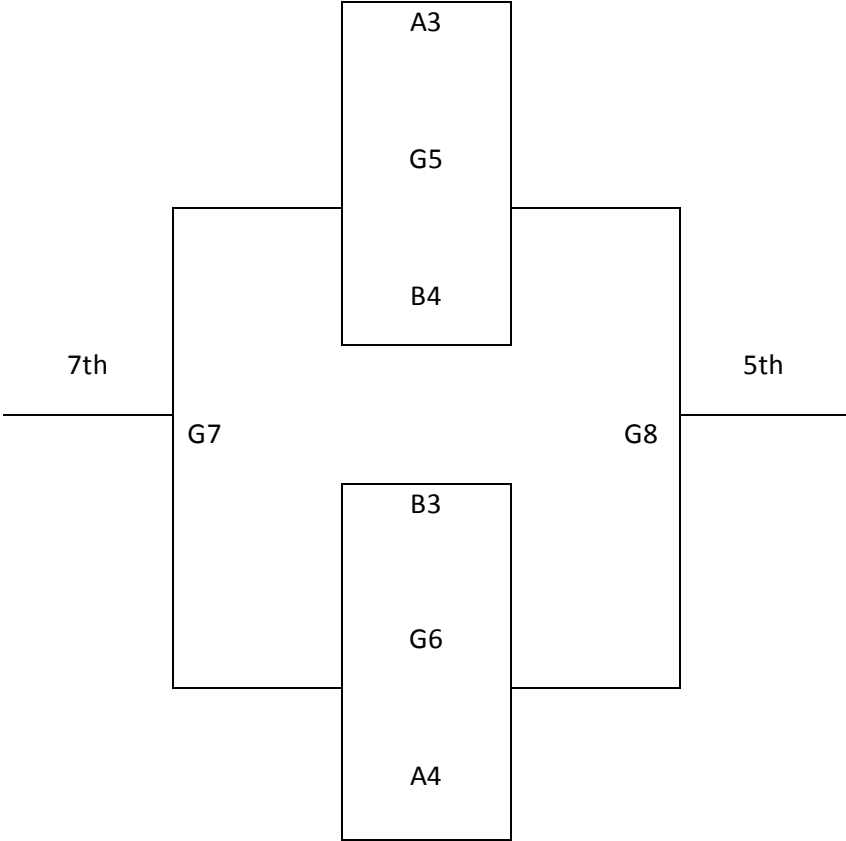

## Division: 7<sup>th</sup>-8<sup>th</sup> Girls

- There are 8 teams in this division. 2 pools of 4, followed by bracket play!

Pool A	W	L
1. Wichita Sooners		
2. Nem-Mar Ballers		
3. Newton Railers		
4. Maize South		

Pool B	W	L
5. South Lady Cougars		
6. NE-CSS 7/8 Blue		
7. South Gray		
8. The Aftershocks		

Sat.	CHS2	SHS2	CHS2
8:00-	3-4		
9:00-	1-2		
10:00-	5-6		
11:00-	7-8		
12:00-	1-3	2-4	
1:00-	5-7		
2:00-		6-8	
5:00-	1-4		
6:00-	2-3		
7:00-	5-8		
8:00-			6-7
Sun.			
8:00-	G5		
9:00-	G6		
10:00-	G1		
11:00-	G2		
12:00-	G7		
1:00-	G8		
2:00-	G3		
3:00-	G4		

# Bracket A

Top 2 from each pool!

# Bracket B

Bottom 2 teams in each pool!