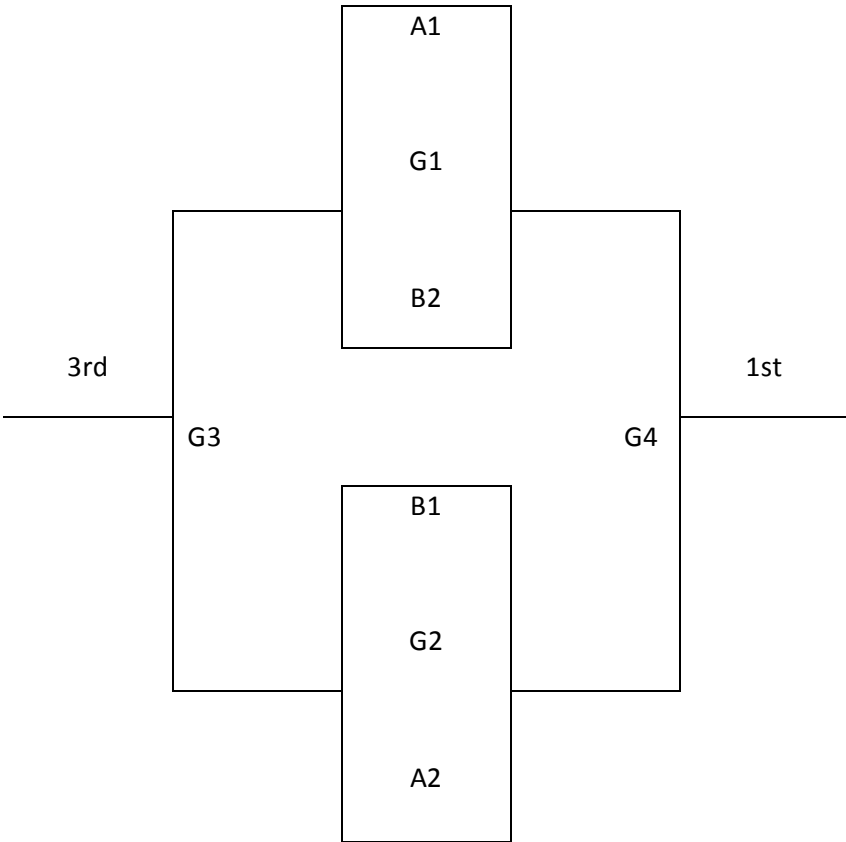

## Division: 7<sup>th</sup>-8<sup>th</sup> Girls

- There are 8 teams in this division. 2 pools of 4, followed by bracket play!

Pool A	W	L
1. Wichita Sooners		
2. Nem-Mar Ballers		
3. Newton Railers		
4. Maize South		

Pool B	W	L
5. South Lady Cougars		
6. NE-CSS 7/8 Blue		
7. South Gray		
8. The Aftershocks		

Sat.	CHS2	SHS2	CHS2
8:00-	3-4		
9:00-	1-2		
10:00-	5-6		
11:00-	7-8		
12:00-	1-3	2-4	
1:00-	5-7		
2:00-		6-8	
5:00-	1-4		
6:00-	2-3		
7:00-	5-8		
8:00-			6-7
Sun.			
8:00-	G5		
9:00-	G6		
10:00-	G1		
11:00-	G2		
12:00-	G7		
1:00-	G8		
2:00-	G3		
3:00-	G4		

# Bracket A

Top 2 from each pool!

# Bracket B

Bottom 2 teams in each pool!