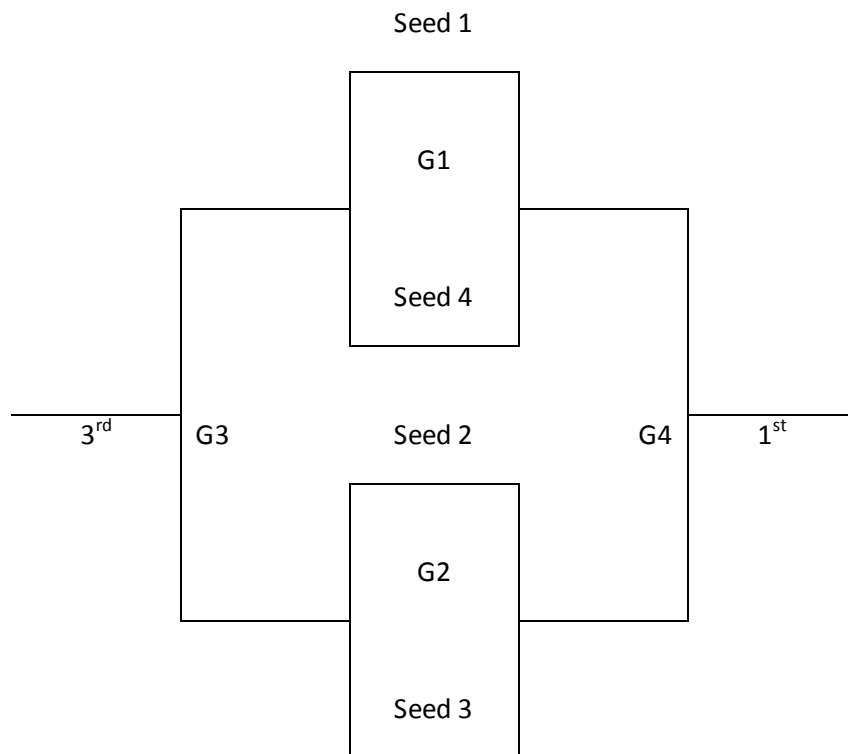

Salina MAYB

June 19-20

Division: 6th Girls

- There are 4 teams in this tournament. All teams advance to bracket play.

	W	L
1. Salina Lady Cougars		
2. McPherson		
3. The Swish		
4. Alodia KS Sparq		

Sat.	CHS2	SHS1	SHS2	BC1	BC2
8:00-	1-2				
9:00-	3-4				
12:00-	1-3				
1:00-	2-4				
4:00-	1-4				
5:00-	2-3				
Sun.					
8:00-				G1	G2
4:00-		G4	G3		

BC Bethany College- 535 Kansas St, Lindsborg, KS 67456

6th Girls Bracket