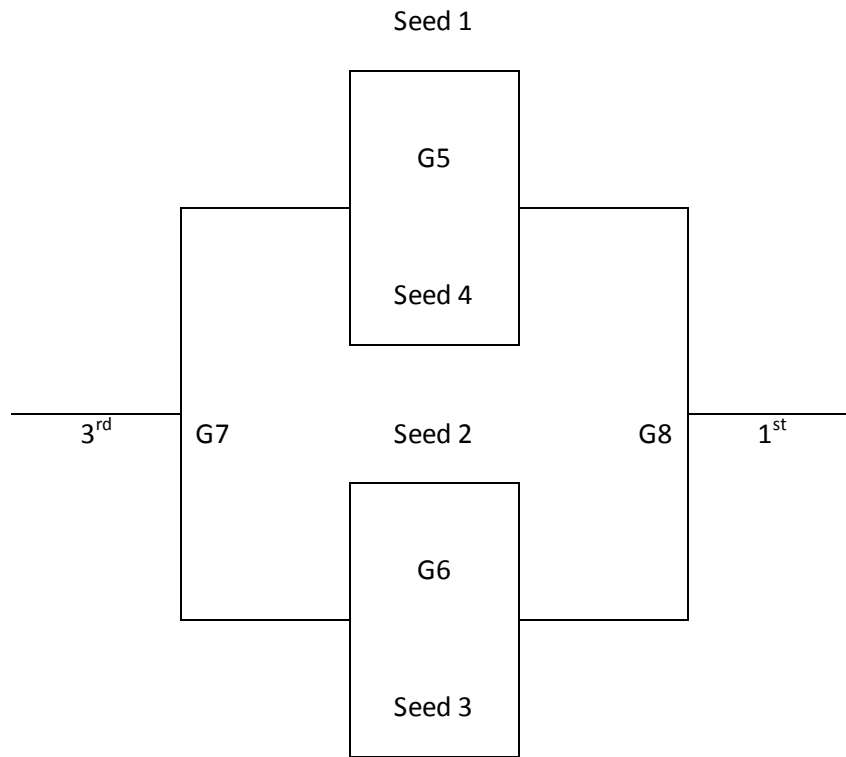

Salina MAYB

June 19-20

Division: 5th Girls

- **There are 4 teams in this tournament. All teams advance to bracket play.**

	W	L
5. Colwich Scorchers		
6. Alodia Eclipse-Silver		
7. Salina Stangs		
8. NEK Heat Wave		

Sat.	CHS2	SHS1	SHS2	BC1	BC2	BC3
10:00-	5-6					
11:00-	7-8					
2:00-	5-7					
3:00-	6-8					
6:00-	5-8					
7:00-	6-7					
Sun.						
8:00-						G5
9:00-				G6		
11:00-	G7					
12:00-	G8					

BC Bethany College- 535 Kansas St, Lindsborg, KS 67456

5th Girls Bracket