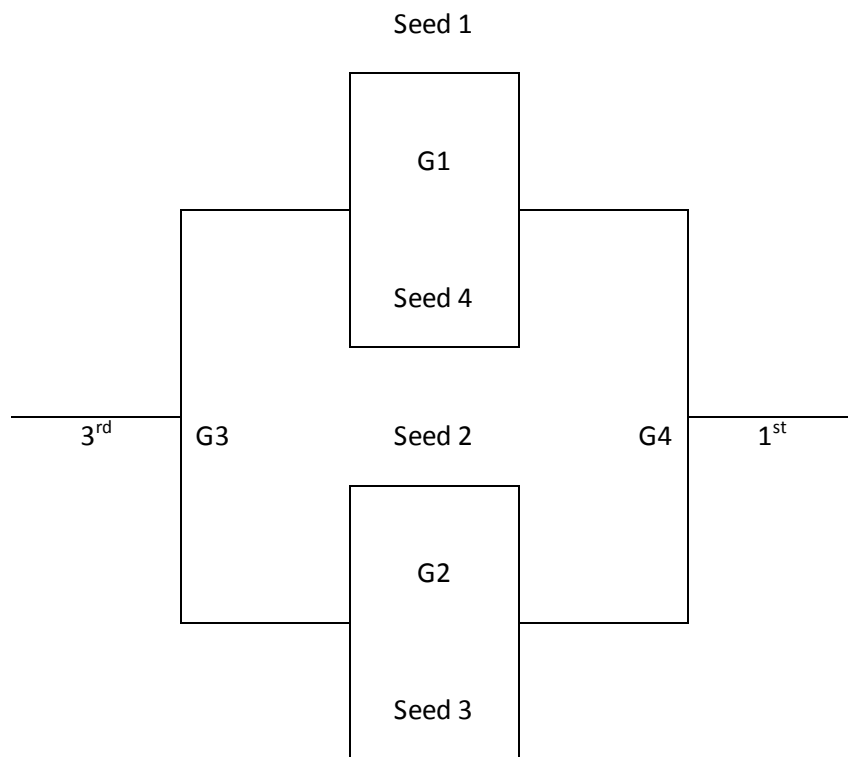

3rd-4th Bracket