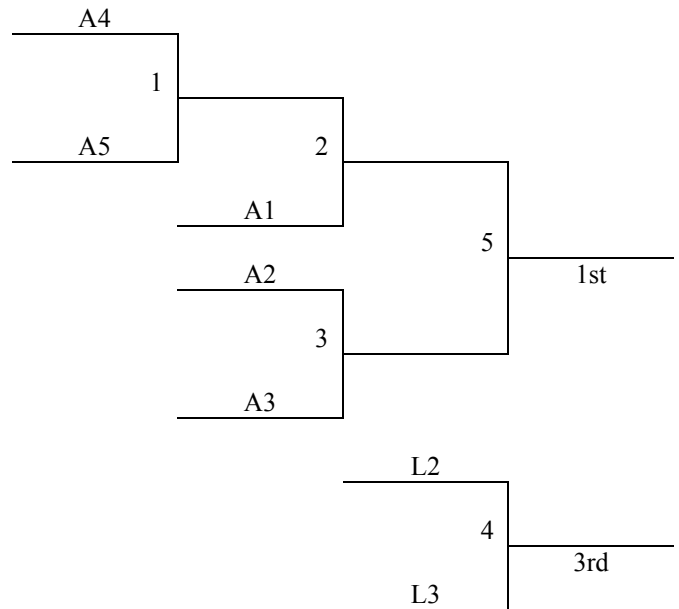

**Maize, KS
1A-2A School Event
June 19-20, 2010
Varsity Girls Division II**

Pool A	W	L
1. Hope Lions		
2. Udall Flames		
3. Peabody		
4. Goessel		
5. Hoxie Indians - JV		

All teams to Bracket
Tie Breaker – 2 way tie = Head to Head
3 way tie = Coin Flip

Saturday	Maize S. MS 1	Maize S. MS 2
8:00	-	-
9:00	1-4	2-3
10:00	-	-
11:00	-	-
12:00	3-4	2-5
1:00	-	-
2:00	-	-
3:00	1-5	2-4
4:00	-	-
5:00	-	-
6:00	-	-
7:00	1-3	4-5
8:00	-	-
9:00	-	-
Sunday		
8:00	1-2	3-5
9:00	-	-
10:00	-	-
11:00	G1	-
12:00	-	-
1:00	-	-
2:00	G2	G3
3:00	-	-
4:00	G5	G4

Maize S. HS 1= Maize South High School Court 1 – 3701 N. Tyler, Wichita, KS 67205
Maize S. HS 2= Maize South High School Court 2 – 3701 N. Tyler, Wichita, KS 67205
Maize S. MS 1= Maize South Middle School Court 1– 3701 N. Tyler, Wichita, KS 67205
Maize S. MS 2= Maize South Middle School Court 2– 3701 N. Tyler, Wichita, KS 67205