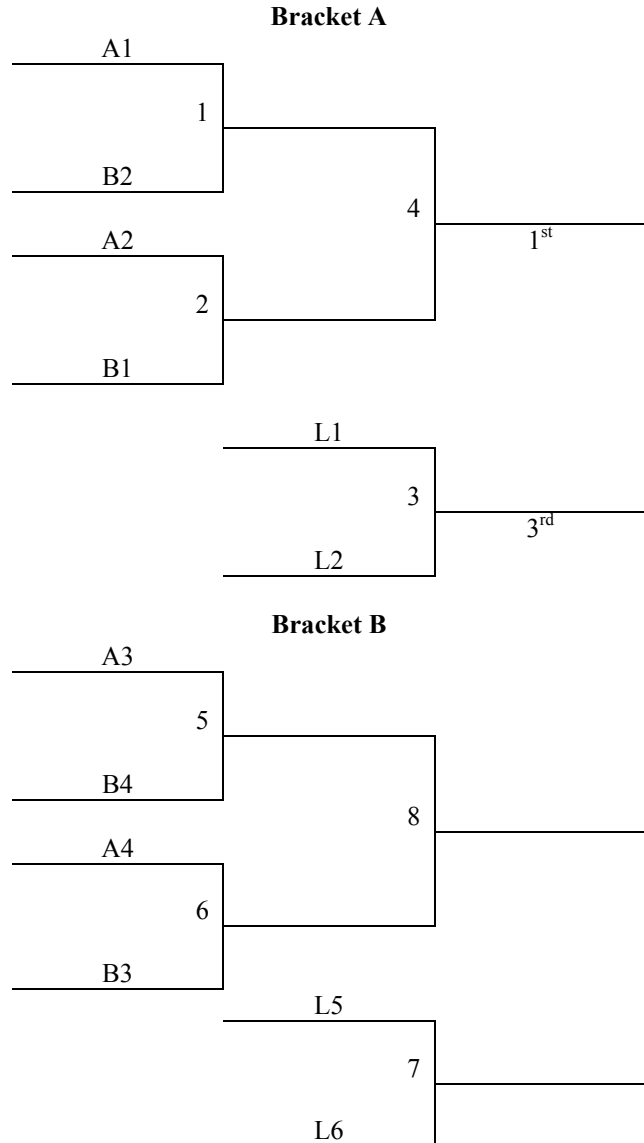

**Maize, KS
1A-2A School Event
June 19-20, 2010
Varsity Girls Division I**

Pool A	W	L	Pool B	W	L
1. Valley Falls			5. Burrton Chargers		
2. Cunningham Lady Cats			6. Lyndon Lady Tigers I		
3. Ell Saline Cardinals			7. Inman		
4. St. John Tigers			8. Hoxie Indians		

Top 2 teams in each pool to bracket A, others to bracket B.
Tie Breaker – 2 way tie = Head to Head
3 way tie = Coin Flip

Saturday	Maize S. MS 1	Maize S. MS 2
8:00	-	-
9:00	-	-
10:00	3-4	5-7
11:00	1-2	6-8
12:00	-	-
1:00	1-3	2-4
2:00	5-6	7-8
3:00	-	-
4:00	-	-
5:00	1-4	2-3
6:00	5-8	6-7
7:00	-	-
8:00	-	-
9:00	-	-
Sunday	Maize S. MS 1	Maize S. MS 2
8:00		
9:00	G5	G6
10:00	G1	-
11:00	-	G2
12:00	G8	G7
1:00	G4	G3
2:00	-	-
3:00	-	-
4:00	-	-

Maize S. HS 1= Maize South High School Court 1 – 3701 N. Tyler, Wichita, KS 67205
Maize S. HS 2= Maize South High School Court 2 – 3701 N. Tyler, Wichita, KS 67205
Maize S. MS 1= Maize South Middle School Court 1– 3701 N. Tyler, Wichita, KS 67205
Maize S. MS 2= Maize South Middle School Court 2– 3701 N. Tyler, Wichita, KS 67205