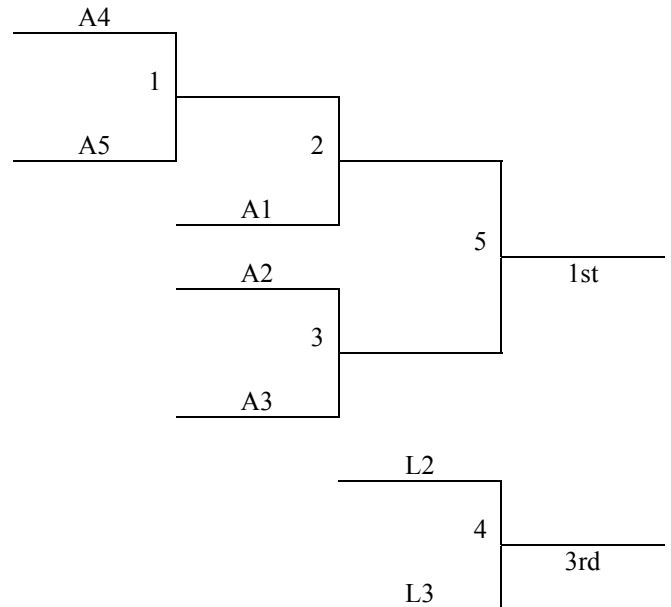

**Maize, KS
1A-2A School Event
June 19-20, 2010
Varsity Boys Division II**

Pool A	W	L
1. So. Coffey Co. Titans		
2. St. John Tigers		
3. Attica Finishers		
4. Fairfield Falcons		
5. Goessel		

All teams to Bracket
Tie Breaker – 2 way tie = Head to Head
3 way tie = Coin Flip

Saturday	Maize S HS 1	Maize S HS 2	Maize S MS 1	Maize S MS 2
8:00	4-5	-	-	-
9:00	2-3	-	-	-
10:00	-	-	-	-
11:00	-	-	-	-
12:00	1-2	3-4	-	-
1:00	-	-	-	-
2:00	2-5	1-3	-	-
3:00	-	-	-	-
4:00	-	-	-	-
5:00	1-4	3-5	-	-
6:00	-	-	-	-
7:00	1-5	2-4	-	-
8:00	-	-	-	-
9:00	-	-	-	-
Sunday	Maize S HS 1	Maize S HS 2	Maize S MS 1	Maize S MS 2
8:00	-	-	-	-
9:00	-	-	-	-
10:00	-	-	-	G1
11:00	-	-	-	-
12:00	G2	G3	-	-
1:00	-	-	-	-
2:00	-	-	-	-
3:00	-	-	G5	G4
4:00	-	-	-	-

Maize S. HS 1= Maize South High School Court 1 – 3701 N. Tyler, Wichita, KS 67205
Maize S. HS 2= Maize South High School Court 2 – 3701 N. Tyler, Wichita, KS 67205
Maize S. MS 1= Maize South Middle School Court 1– 3701 N. Tyler, Wichita, KS 67205
Maize S. MS 2= Maize South Middle School Court 2– 3701 N. Tyler, Wichita, KS 67205