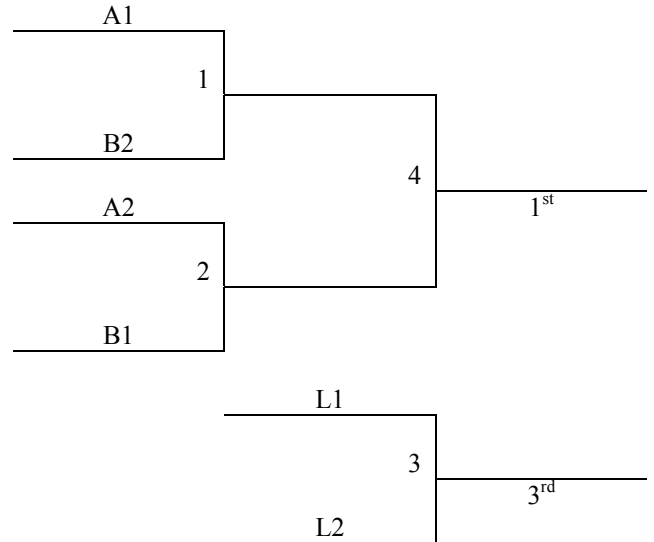

**Maize, KS
1A-2A School Event
June 19-20, 2010
Varsity Boys Division I**

Pool A	W	L	Pool B	W	L
1. Ellis			5. Guy – AR Thunder		
2. Valley Falls – KS			6. West Elk		
3. Stockton Tigers			7. Republic County		
4. Burlingame			8. Greensburg/Haviland Mavericks		

Top 2 teams in each pool to bracket A, others to bracket B.

Tie Breaker – 2 way tie = Head to Head

3 way tie = Coin Flip

Saturday	Maize S HS 1	Maize S HS 2	Maize S MS 1	Maize S MS 2
8:00	-	-	-	-
9:00	-	-	-	-
10:00	1-2	3-4	-	-
11:00	5-6	7-8	-	-
12:00	-	-	-	-
1:00	-	-	-	-
2:00	-	-	-	-
3:00	-	-	-	-
4:00	1-3	2-4	5-7	6-8
5:00	-	-	-	-
6:00	-	-	-	-
7:00	-	-	-	-
8:00	5-8	6-7	1-4	2-3
9:00	-	-	-	-
Sunday	Maize S HS 1	Maize S HS 2	Maize S MS 1	Maize S MS 2
8:00	-	-	-	-
9:00	G5	G6	-	-
10:00	G1	G2	-	-
11:00	-	-	-	-
12:00	-	-	-	-
1:00	-	G7	-	-
2:00	G3	G8	-	-
3:00	G4	-	-	-
4:00	-	-	-	-

Bracket A