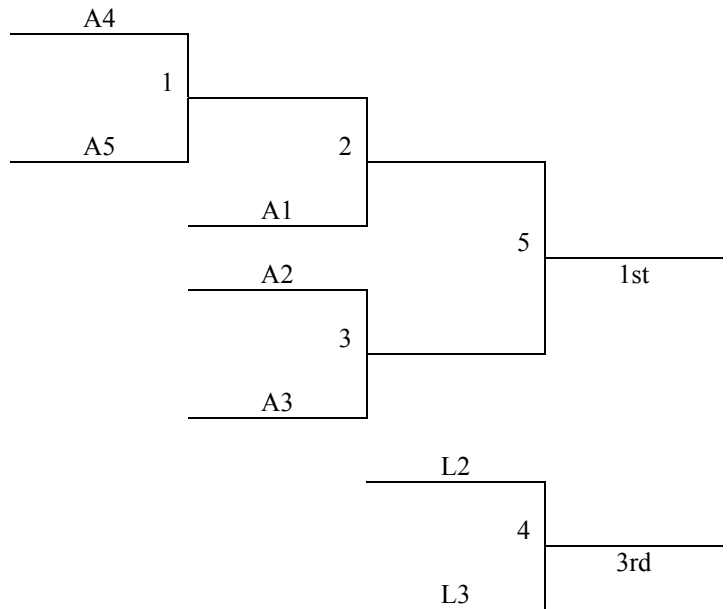

**Maize, KS
1A-2A School Event
June 19-20, 2010
JV Boys Division**

Pool A	W	L
1. Brewster Bulldogs		
2. Burlingame		
3. Peabody		
4. St. John Tigers		
5. Goessel		

All teams to Bracket
Tie Breaker – 2 way tie = Head to Head
3 way tie = Coin Flip

Saturday	Maize S HS 1	Maize S HS 2
8:00	-	3-4
9:00	-	1-2
10:00	-	-
11:00	-	-
12:00	-	-
1:00	1-4	3-5
2:00	-	-
3:00	1-3	2-5
4:00	-	-
5:00	-	-
6:00	2-3	4-5
7:00	-	-
8:00	-	-
9:00	-	-
Sunday		
8:00	1-5	2-4
9:00	-	-
10:00	-	-
11:00	G1	G3
12:00	-	-
1:00	G2	-
2:00	-	-
3:00	-	G4
4:00	G5	-

Maize S. HS 1= Maize South High School Court 1 – 3701 N. Tyler, Wichita, KS 67205
Maize S. HS 2= Maize South High School Court 2 – 3701 N. Tyler, Wichita, KS 67205
Maize S. MS 1= Maize South Middle School Court 1– 3701 N. Tyler, Wichita, KS 67205
Maize S. MS 2= Maize South Middle School Court 2– 3701 N. Tyler, Wichita, KS 67205