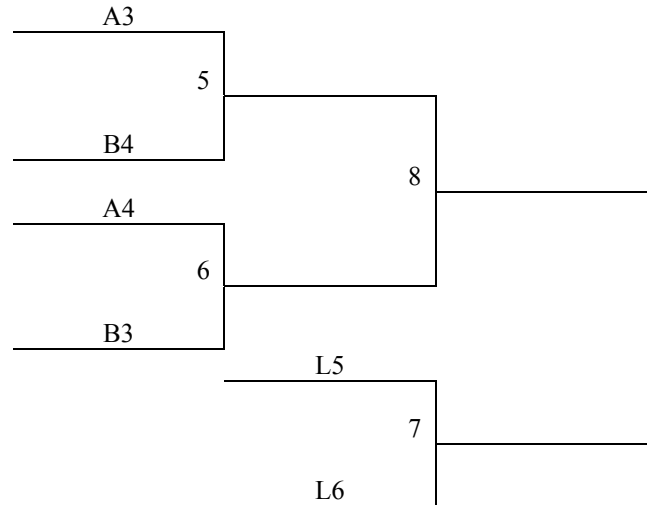

Top 2 teams in each pool to bracket A, others to bracket B.

Tie Breaker – 2 way tie = Head to Head

3 way tie = Coin Flip

Saturday	Maize S HS 1	Maize S HS 2	Maize S MS 1	Maize S MS 2
8:00	-	-	-	-
9:00	-	-	-	-
10:00	1-2	3-4	-	-
11:00	5-6	7-8	-	-
12:00	-	-	-	-
1:00	-	-	-	-
2:00	-	-	-	-
3:00	-	-	-	-
4:00	1-3	2-4	5-7	6-8
5:00	-	-	-	-
6:00	-	-	-	-
7:00	-	-	-	-
8:00	5-8	6-7	1-4	2-3
9:00	-	-	-	-
Sunday	Maize S HS 1	Maize S HS 2	Maize S MS 1	Maize S MS 2
8:00	-	-	-	-
9:00	G5	G6	-	-
10:00	G1	G2	-	-
11:00	-	-	-	-
12:00	-	-	-	-
1:00	-	G7	-	-
2:00	G3	G8	-	-
3:00	G4	-	-	-
4:00	-	-	-	-

Bracket A

Bracket B

Maize S. HS 1= Maize South High School Court 1 – 3701 N. Tyler, Wichita, KS 67205
 Maize S. HS 2= Maize South High School Court 2 – 3701 N. Tyler, Wichita, KS 67205
 Maize S. MS 1= Maize South Middle School Court 1– 3701 N. Tyler, Wichita, KS 67205
 Maize S. MS 2= Maize South Middle School Court 2– 3701 N. Tyler, Wichita, KS 67205