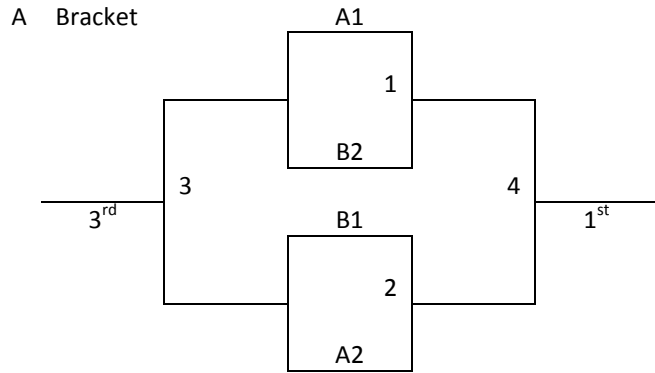

All Teams to bracket (based on pool W/L record)

Friday	Court 1	Court 2
4:00		
5:00		
6:00		
7:00		
8:00		
9:00		
Saturday		
8:00		
9:00		
10:00		
11:00	1-2	3-4
12:00		
1:00		
2:00	1-3	2-4
3:00		
4:00		
5:00	1-4	2-3
6:00		
7:00		
8:00		
9:00		
Sunday		
8:00		G1
9:00		G2
10:00		
11:00		
12:00		
1:00		
2:00		G3
3:00		G4
4:00		
5:00		
6:00		

Lewisville High School - 1098 W. Main Street - Lewisville, TX 75067

Lewisville MAYB
June 5-6

High School Boys

Pool A	W	L	Pool B	W	L
1. Peaster			5. Dallas Ambassadors for Christ		
2. Lewisville Gold			6. Cedar Hill Fire		
3. Ardmore Athletes			7. Capital Force		
4. Texas Tarheels			8. Lewisville Black		

*Top 2 Teams to A Bracket (based on pool W/L record)
Bottom 2 Teams to B Bracket (based on pool W/L record)*

Saturday	Court	Court 2
8:00		
9:00	1-2	
10:00	3-4	
11:00		
12:00	1-3	
1:00	2-4	
2:00		
3:00	5-6	
4:00	7-8	
5:00		
6:00	5-8	
7:00	6-7	
8:00	1-4	2-3
9:00	5-7	6-8
Sunday		
8:00	G5	
9:00	G6	
10:00	G1	
11:00	G2	
12:00	G7	
1:00	G8	
2:00		
3:00	G3	
4:00	G4	
5:00		

Lewisville High School - 1098 W. Main Street - Lewisville, TX 75067

Lewisville MAYB

June 5-6

Gym Master

Saturday	Court 1	Court 2
8:00		
9:00	HSB	5-6B
10:00	HSB	5-6B
11:00	8B	8B
12:00	HSB	5-6B
1:00	HSB	5-6B
2:00	8B	8B
3:00	HSB	5-6B
4:00	HSB	5-6B
5:00	8B	8B
6:00	HSB	5-6B
7:00	HSB	5-6B
8:00	HSB	HSB
9:00	HSB	HSB
Sunday		
8:00	HSB	8B
9:00	HSB	8B
10:00	HSB	5-6B
11:00	HSB	5-6B
12:00	HSB	5-6B
1:00	HSB	5-6B
2:00	5-6B	8B
3:00	HSB	8B
4:00	HSB	5-6B
5:00	5-6B	
6:00		