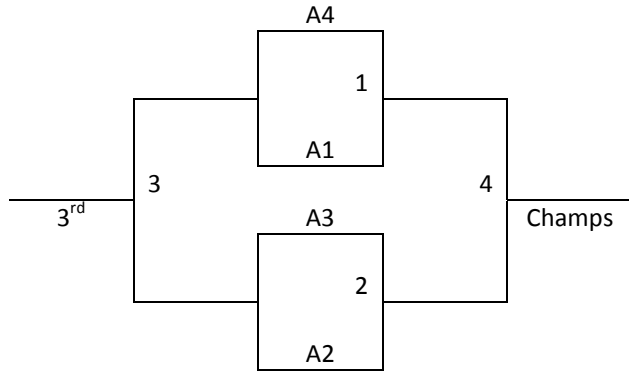

Round Robin Format

Best Record Wins – Tie Breaker – 2 way – head to head

- 3 way - +/- 15pts (eliminate 3rd, revert to head to head for remaining 2)

Saturday	Court 1	Court 2
8:00		
9:00		1-2
10:00		3-4
11:00		
12:00		5-6
1:00		1-4
2:00		
3:00		2-6
4:00		3-5
5:00		
6:00		1-3
7:00		2-5
8:00		
9:00		
Sunday		
8:00		
9:00		
10:00		4-6
11:00		1-5
12:00		2-4
1:00		3-6
2:00	4-5	
3:00		
4:00		2-3
5:00	1-6	
6:00		

Lewisville High School - 1098 W. Main Street - Lewisville, TX 75067

Lewisville MAYB

June 5-6

8th Grade Boys

<u>Pool A</u>	<u>W</u>	<u>L</u>
1. Desoto Warriors		
2. Titans		
3. Lewisville		
4. OKC Bobcats		

All Teams to bracket (based on pool W/L record)

Friday	Court 1	Court 2
4:00		
5:00		
6:00		
7:00		
8:00		
9:00		
Saturday		
8:00		
9:00		
10:00		
11:00	1-2	3-4
12:00		
1:00		
2:00	1-3	2-4
3:00		
4:00		
5:00	1-4	2-3
6:00		
7:00		
8:00		
9:00		
Sunday		
8:00		G1
9:00		G2
10:00		
11:00		
12:00		
1:00		
2:00		G3
3:00		G4
4:00		
5:00		
6:00		

*Top 2 Teams to A Bracket (based on pool W/L record)
Bottom 2 Teams to B Bracket (based on pool W/L record)*

Saturday	Court	Court 2
8:00		
9:00	1-2	
10:00	3-4	
11:00		
12:00	1-3	
1:00	2-4	
2:00		
3:00	5-6	
4:00	7-8	
5:00		
6:00	5-8	
7:00	6-7	
8:00	1-4	2-3
9:00	5-7	6-8
Sunday		
8:00	G5	
9:00	G6	
10:00	G1	
11:00	G2	
12:00	G7	
1:00	G8	
2:00		
3:00	G3	
4:00	G4	
5:00		