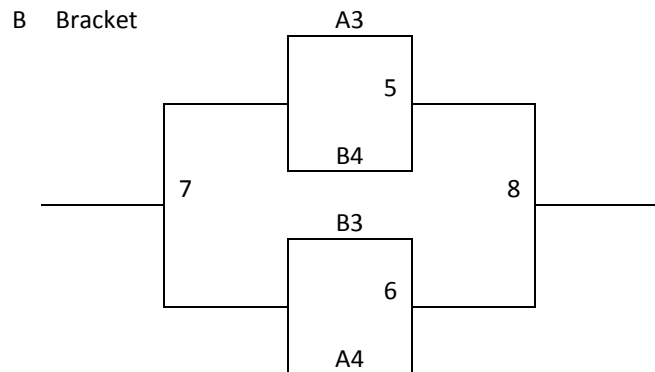

All Teams to bracket (based on pool W/L record)

Friday	Court 1	Court 2
4:00		
5:00		
6:00		
7:00		
8:00		
9:00		
Saturday		
8:00		
9:00		
10:00		
11:00	1-2	3-4
12:00		
1:00		
2:00	1-3	2-4
3:00		
4:00		
5:00	1-4	2-3
6:00		
7:00		
8:00		
9:00		
Sunday		
8:00		G1
9:00		G2
10:00		
11:00		
12:00		
1:00		
2:00		G3
3:00		G4
4:00		
5:00		
6:00		

Lewisville High School - 1098 W. Main Street - Lewisville, TX 75067

Lewisville MAYB
June 5-6

High School Boys

Pool A	W	L	Pool B	W	L
1. Peaster			5. Dallas Ambassadors for Christ		
2. Lewisville Gold			6. Cedar Hill Fire		
3. Ardmore Athletes			7. Capital Force		
4. Texas Tarheels			8. Lewisville Black		

*Top 2 Teams to A Bracket (based on pool W/L record)
Bottom 2 Teams to B Bracket (based on pool W/L record)*

Saturday	Court	Court 2
8:00		
9:00	1-2	
10:00	3-4	
11:00		
12:00	1-3	
1:00	2-4	
2:00		
3:00	5-6	
4:00	7-8	
5:00		
6:00	5-8	
7:00	6-7	
8:00	1-4	2-3
9:00	5-7	6-8
Sunday		
8:00	G5	
9:00	G6	
10:00	G1	
11:00	G2	
12:00	G7	
1:00	G8	
2:00		
3:00	G3	
4:00	G4	
5:00		

Lewisville High School - 1098 W. Main Street - Lewisville, TX 75067

Lewisville MAYB

June 5-6

Gym Master

Saturday	Court 1	Court 2
8:00		
9:00	HSB	5-6B
10:00	HSB	5-6B
11:00	8B	8B
12:00	HSB	5-6B
1:00	HSB	5-6B
2:00	8B	8B
3:00	HSB	5-6B
4:00	HSB	5-6B
5:00	8B	8B
6:00	HSB	5-6B
7:00	HSB	5-6B
8:00	HSB	HSB
9:00	HSB	HSB
Sunday		
8:00	HSB	8B
9:00	HSB	8B
10:00	HSB	5-6B
11:00	HSB	5-6B
12:00	HSB	5-6B
1:00	HSB	5-6B
2:00	5-6B	8B
3:00	HSB	8B
4:00	HSB	5-6B
5:00	5-6B	
6:00		