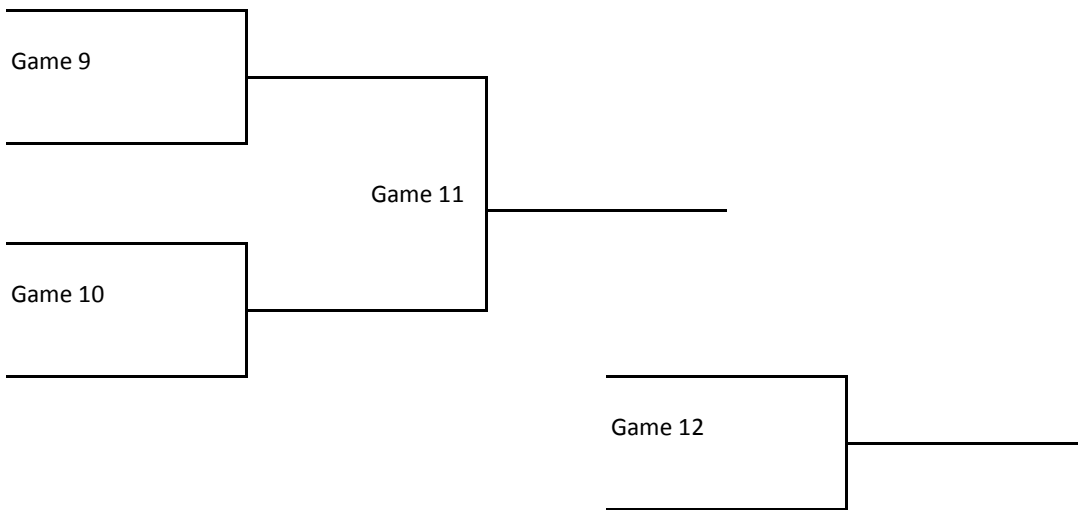

4th Grade Girls