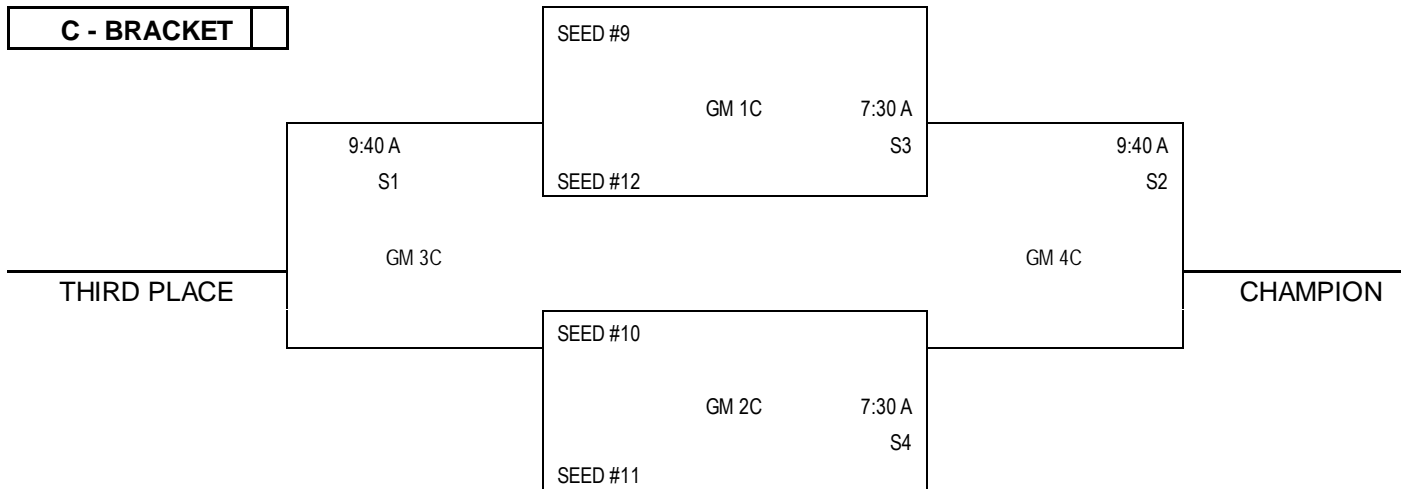

June 6- SUNDAY (CHAMPIONSHIP ROUND)

BRACKET A				BRACKET B				BRACKET C			
TIME	SITE	GAME	SCORE	TIME	SITE	GAME	SCORE	TIME	SITE	GAME	SCORE
8:35 a	S1	1A		7:30 a	S1	1B		7:30 a	S3	1C	
8:35 a	S2	2A		7:30 a	S2	2B		7:30 a	S4	2C	
11:50 a	S1	3A		10:45 a	S1	3B		9:40 a	S1	3C	
11:50 a	S2	4A		10:45 a	S2	4B		9:40 a	S2	4C	

JUNIOR VARSITY GIRLS CHAMPIONSHIP BRACKETS 2010

A - BRACKET

B - BRACKET

C - BRACKET

*TEAMS WILL BE SEEDED BASED ON OVERALL RECORD, THAN POINT SPREAD WITH A MAX. OF 15 PTS PER GAME

SEEDS 1-4 ADVANCE TO CHAMPIONSHIP BRACKET A