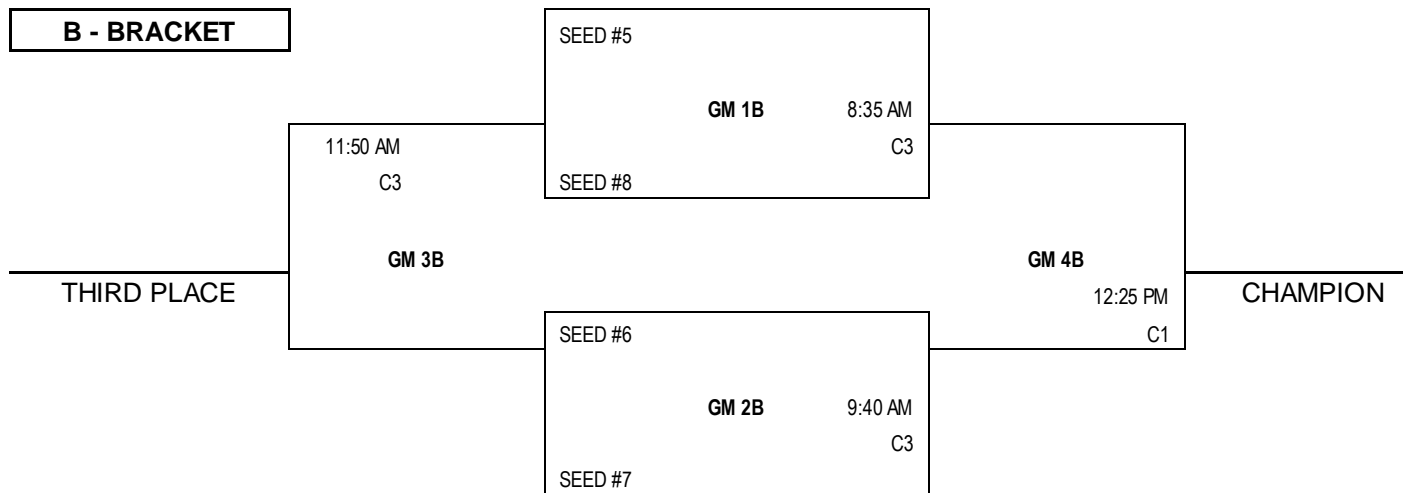

June 6- SUNDAY (CHAMPIONSHIP ROUND)

BRACKET A				BRACKET B				BRACKET C			
TIME	SITE	GAME	SCORE	TIME	SITE	GAME	SCORE	TIME	SITE	GAME	SCORE
2:00 p	EHS 1	1A		8:35 a	C3	1B		10:45 a	C2	1C	
2:00 p	EHS 2	2A		9:40 a	C3	2B		10:45 a	C3	2C	
3:05 p	EHS 1	3A		11:50 a	C3	3B		12:55 p	C2	3C	
4:10p	EHS 3	4A*		12:25 p	C1	4B		12:55 p	C3	4C	

8TH GRADE BOYS CHAMPIONSHIP BRACKETS

A - BRACKET

B - BRACKET

C - BRACKET

***TEAMS WILL BE SEEDED BASED ON OVERALL RECORD, THAN POINT SPREAD WITH A MAX. OF 15 PTS PER GAME**

**SEEDS 1-4 ADVANCE TO CHAMPIONSHIP BRACKET A
 SEEDS 5-8 ADVANCES TO BRACKET B
 SEEDS 9-12 ADVANCES TO BRACKET C
 REVISED 6/2/10 SP**