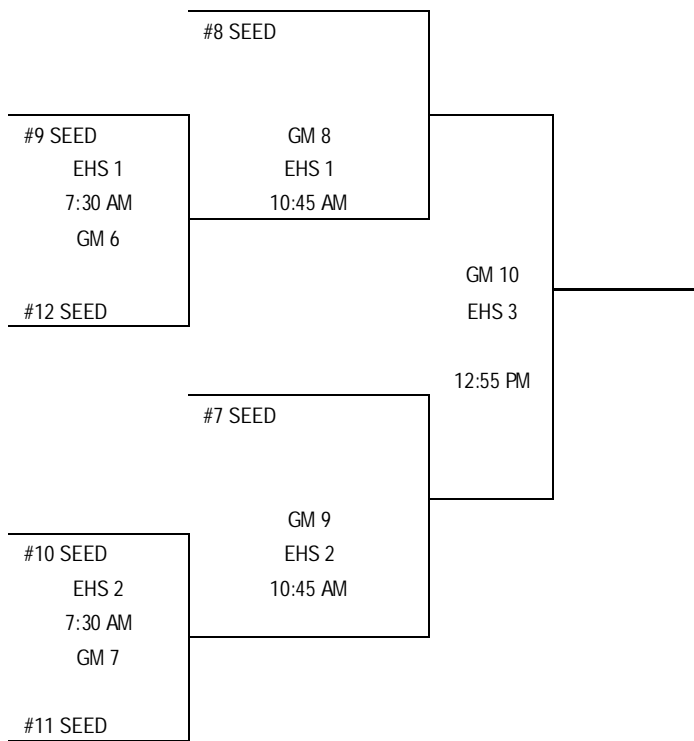

BRACKET A

BRACKET B

CONSOLATION

*TEAMS WILL BE SEEDED BASED ON OVERALL RECORD, THAN POINT SPREAD WITH A MAX. OF 15 PTS PER GAME
SEEDS 1-6 ADVANCE TO CHAMPIONSHIP BRACKET A
SEEDS 5-12 ADVANCES TO BRACKET B
SEEDS 13-15 ADVANCES TO CONSOLATION

REVISED 6/1/10 SP