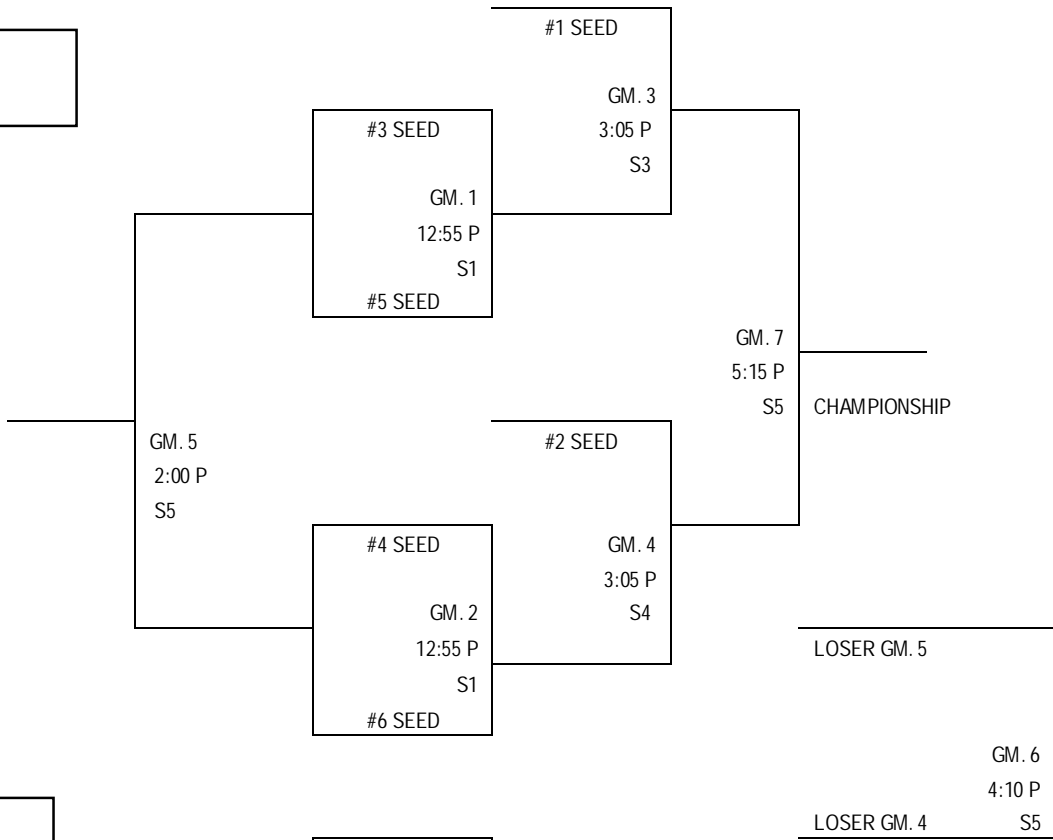

VARSITY GIRLS CHAMPIONSHIP BRACKETS 2010

BRACKET A