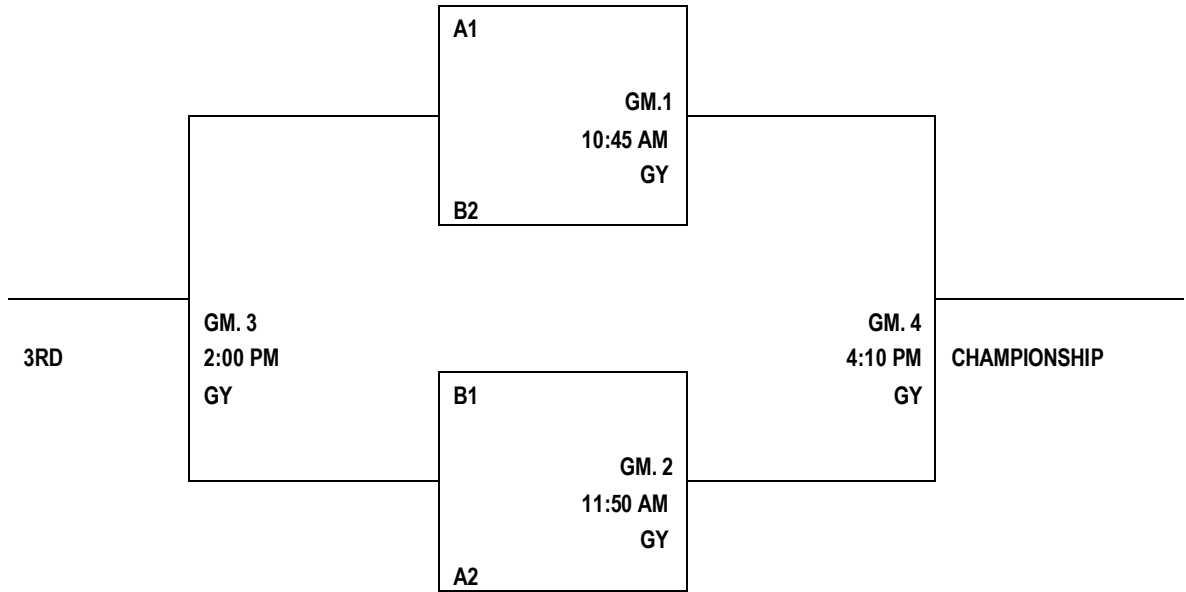

7TH GRADE BOYS CHAMPIONSHIP BRACKETS 2010

CHAMPIONSHIP BRACKET A