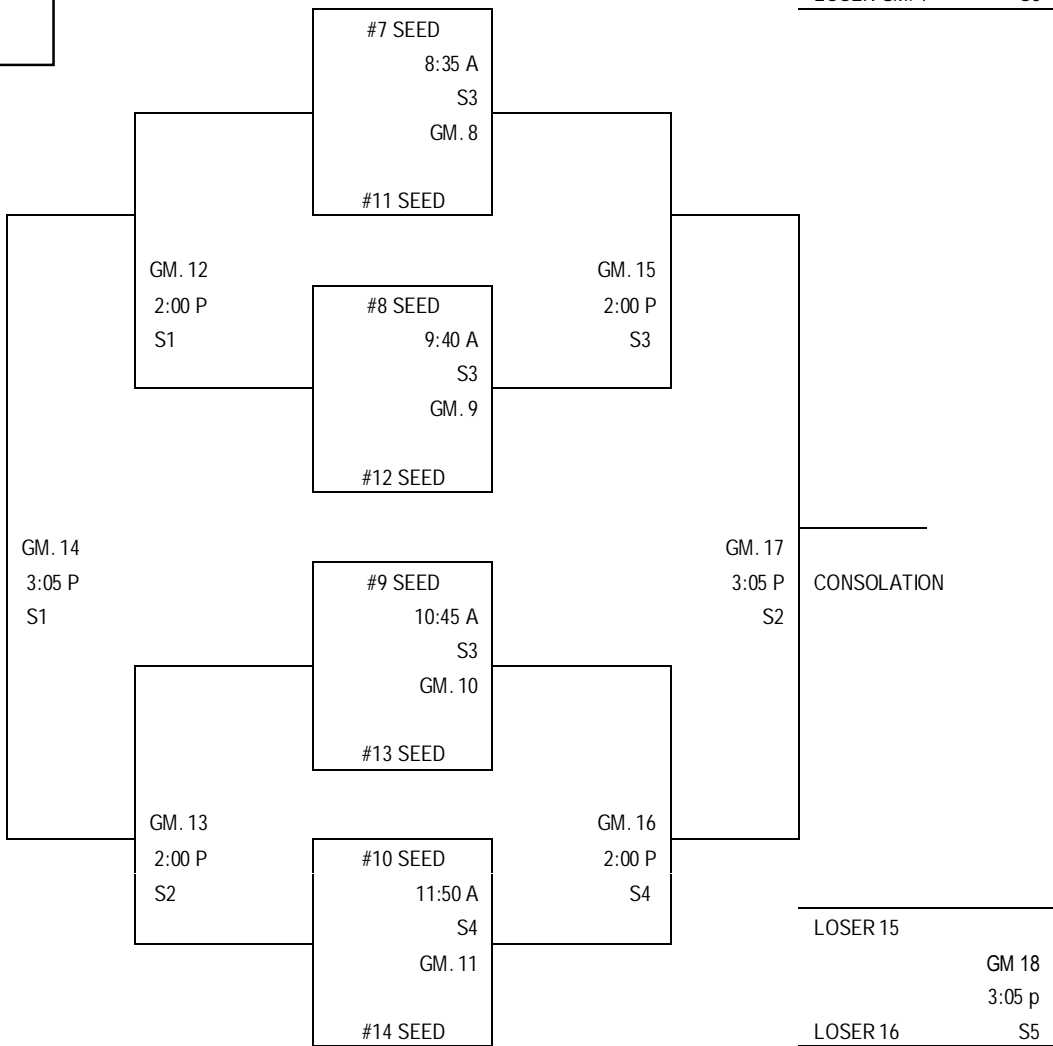

VARSITY GIRLS CHAMPIONSHIP BRACKETS 2010

BRACKET A

BRACKET B