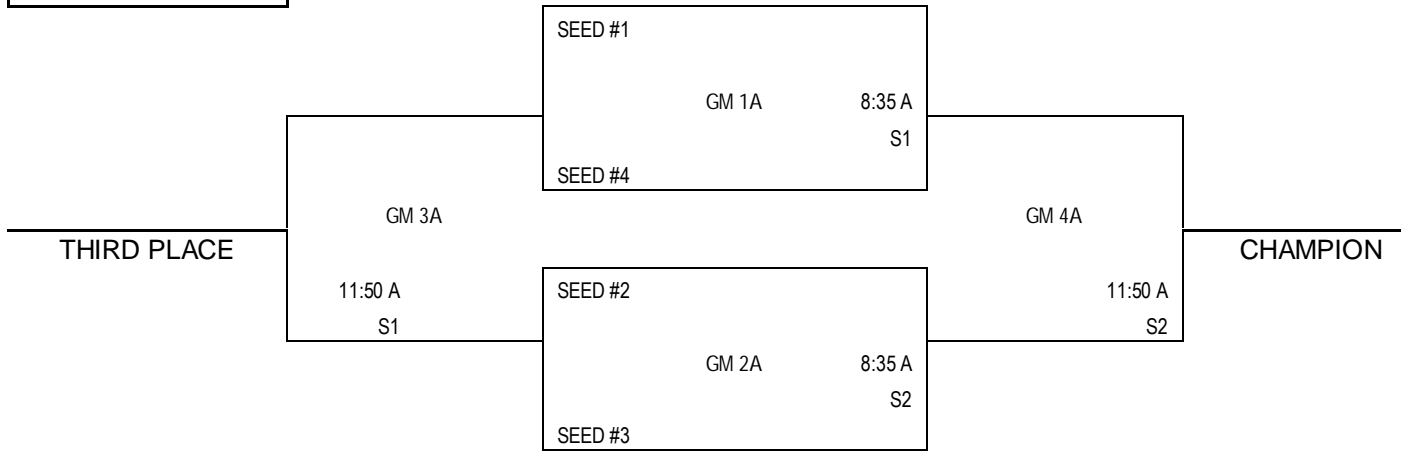

JUNIOR VARSITY GIRLS CHAMPIONSHIP BRACKETS 2010

A - BRACKET