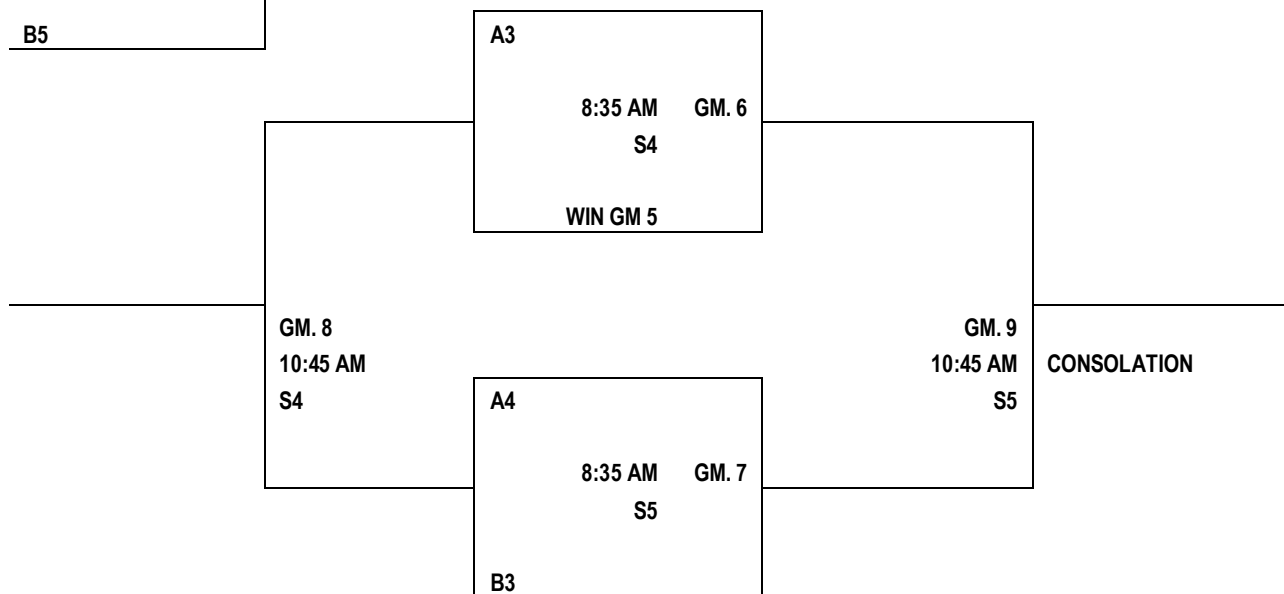

June 6- SUNDAY (CHAMPIONSHIP ROUND)

CHAMPIONSHIP BRACKET				CONSOLATION BRACKET			
TIME	SITE	GAME	SCORE	TIME	SITE	GAME	SCORE
9:40 a	S4	GM 1		7:30 a	S5	GM 5	
9:40 a	S5	GM 2		8:35 a	S4	GM 6	
11:50 a	S5	GM 3		8:35 a	S5	GM 7	
12:55 p	S5	GM 4		10:45 a	S4	GM 8	
				10:45 a	S5	GM 9	

*Top two teams in each pool advance to the championship bracket

11TH AND 12TH GRADE BOYS CHAMPIONSHIP BRACKETS 2010

BRACKET A

BRACKET B

MAYB CAPITOL CITY SHOOTOUT 2010

VARSITY GIRLS SCHEDULE

POOL A	POOL B	POOL C
A1 SOUTHERN MINNIE MAGIC-JACOB	B1 IOWA LIGHTNING SILVER	C1 IOWA LADY GATORS
A2 IOWA LIGHTNING BLACK	B2 HOOP SERVICE	C2 IOWA LIGHTNING SCARLET
A3 WESTERN IOWA EXPRESS	B3 IOWA LITTLE HAWKS	C3 AIA MORTON 17U #1
A4 AIA MORTOM 17U #2	B4 IOWA COBRAS	C4 QC SELECT-IA
A5 SCARLETS	B5 AIA MAURO #1	