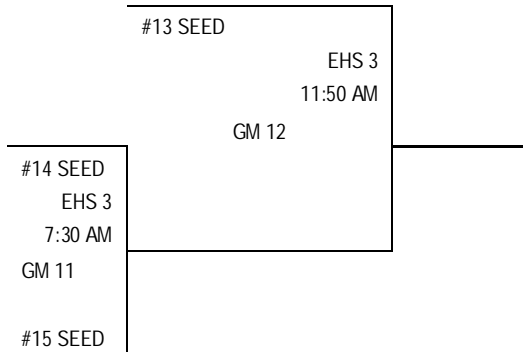

CONSOLATION

*TEAMS WILL BE SEEDED BASED ON OVERALL RECORD, THAN POINT SPREAD WITH A MAX. OF 15 PTS PER GAME
SEEDS 1-6 ADVANCE TO CHAMPIONSHIP BRACKET A
SEEDS 5-12 ADVANCES TO BRACKET B
SEEDS 13-15 ADVANCES TO CONSOLATION

REVISED 6/1/10 SP