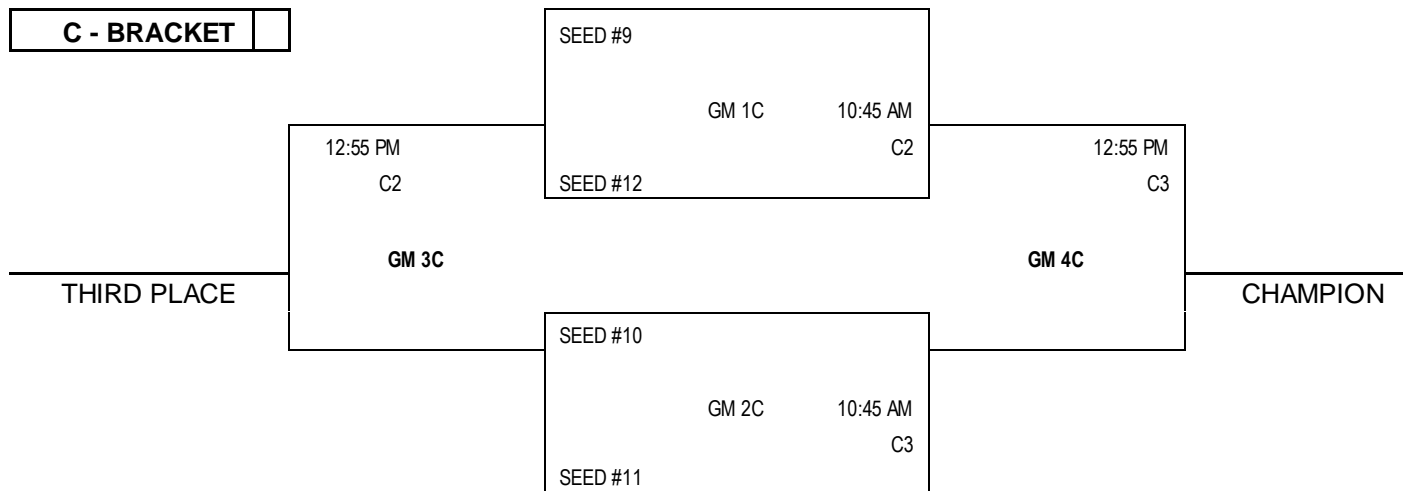

June 6- SUNDAY (CHAMPIONSHIP ROUND)

BRACKET A				BRACKET B				BRACKET C			
TIME	SITE	GAME	SCORE	TIME	SITE	GAME	SCORE	TIME	SITE	GAME	SCORE
2:00 p	EHS 1	1A		8:35 a	C3	1B		10:45 a	C2	1C	
2:00 p	EHS 2	2A		9:40 a	C3	2B		10:45 a	C3	2C	
3:05 p	EHS 1	3A		11:50 a	C3	3B		12:55 p	C2	3C	
4:10p	EHS 3	4A*		12:25 p	C1	4B		12:55 p	C3	4C	

8TH GRADE BOYS CHAMPIONSHIP BRACKETS

A - BRACKET

B - BRACKET

C - BRACKET

***TEAMS WILL BE SEEDED BASED ON OVERALL RECORD, THAN POINT SPREAD WITH A MAX. OF 15 PTS PER GAME**

**SEEDS 1-4 ADVANCE TO CHAMPIONSHIP BRACKET A
 SEEDS 5-8 ADVANCES TO BRACKET B
 SEEDS 9-12 ADVANCES TO BRACKET C
 REVISED 6/2/10 SP**