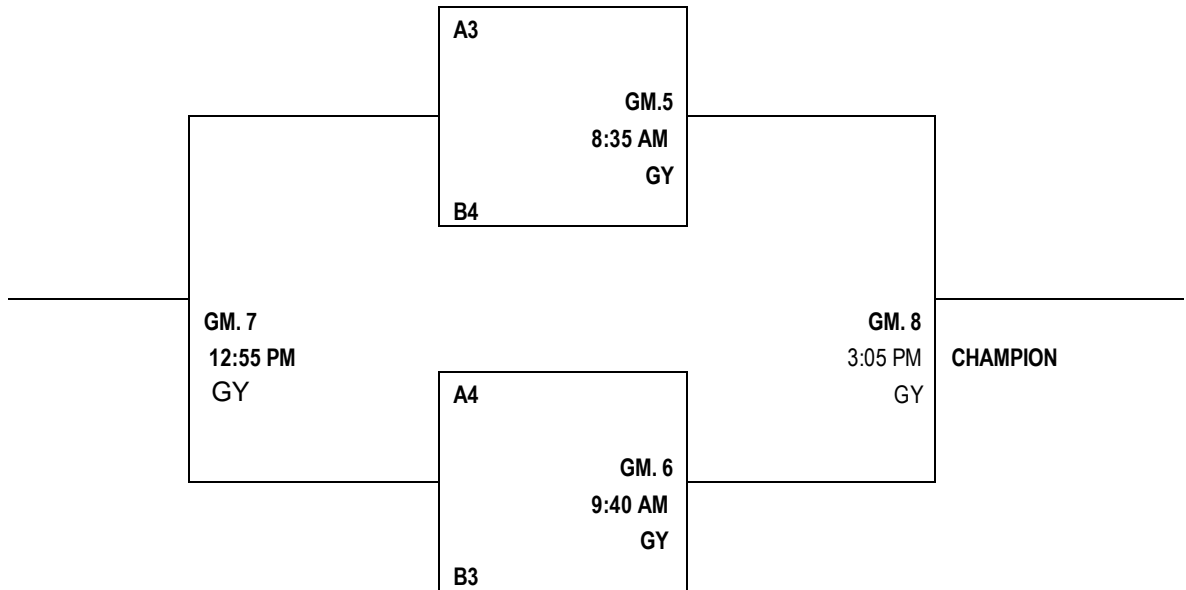

June 6- SUNDAY (CHAMPIONSHIP ROUND)

CHAMPIONSHIP BRACKET A				BRACKET B			
TIME	SITE	GAME	SCORE	TIME	SITE	GAME	SCORE
10:45 a	GY	GM 1		8:35 a	GY	GM 5	
11:50 a	GY	GM 2		9:40 a	GY	GM 6	
2:00 p	GY	GM 3		12:55 p	GY	GM 7	
4:10 p	GY	GM 4		3:05 p	GY	GM 8	

*Championship Round 8th Grade Boys- Played at the John R. Grubb YMCA

7TH GRADE BOYS CHAMPIONSHIP BRACKETS 2010

CHAMPIONSHIP BRACKET A

BRACKET B

MAYB CAPITOL CITY SHOOTOUT 2010
8TH GRADE BOYS SCHEDULE (REVISED 6/2/10)