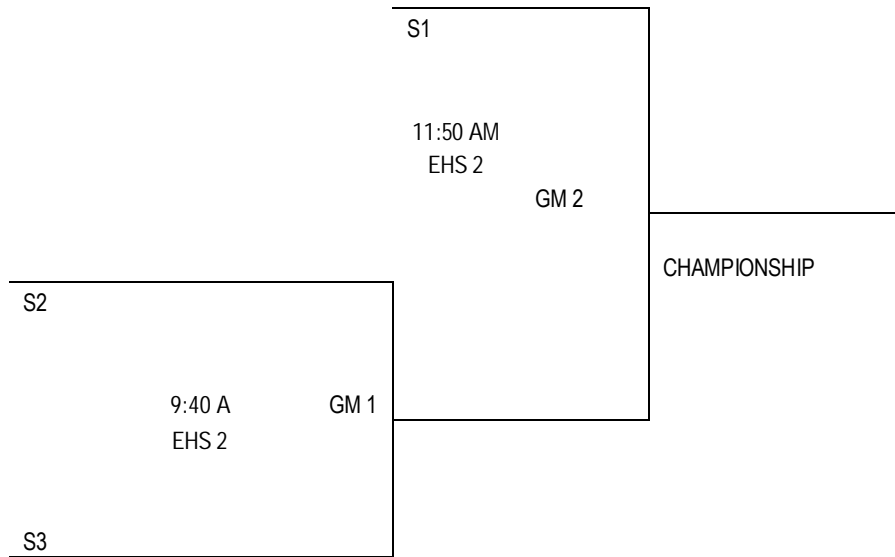

5TH GRADE BOYS TOURNAMENT BRACKETS

BRACKET A

CONSOLATION (BRONZE MEDALS)