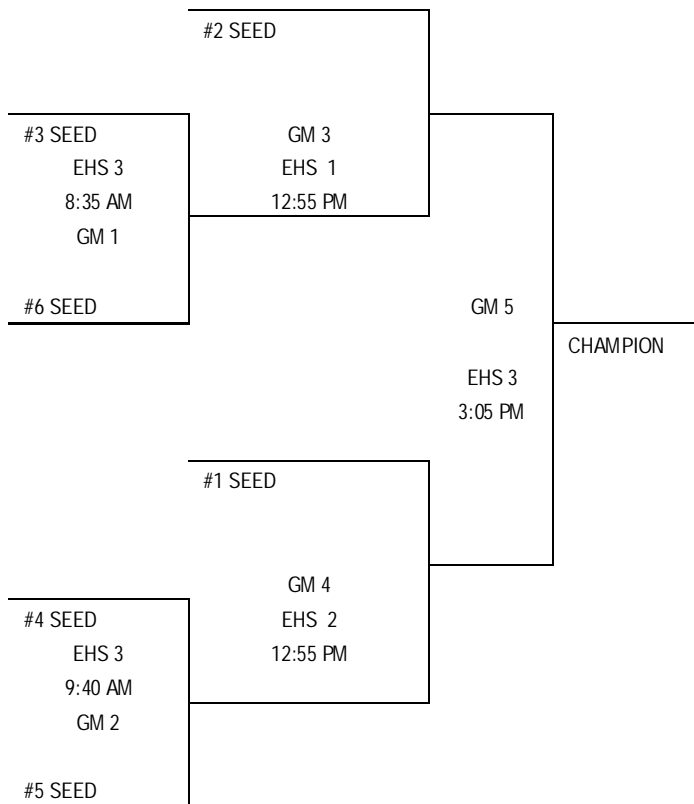

BRACKET A

BRACKET B

CONSOLATION

*TEAMS WILL BE SEEDED BASED ON OVERALL RECORD, THAN POINT SPREAD WITH A MAX. OF 15 PTS PER GAME
SEEDS 1-6 ADVANCE TO CHAMPIONSHIP BRACKET A
SEEDS 5-12 ADVANCES TO BRACKET B
SEEDS 13-15 ADVANCES TO CONSOLATION

REVISED 6/1/10 SP