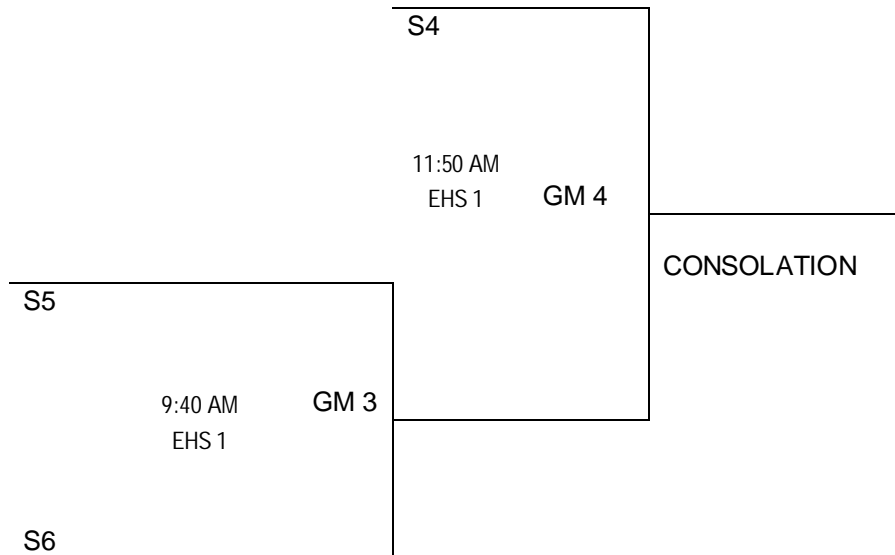

Teams will be seeded based on overall record and points, top 3 seeds advance to Bracket A