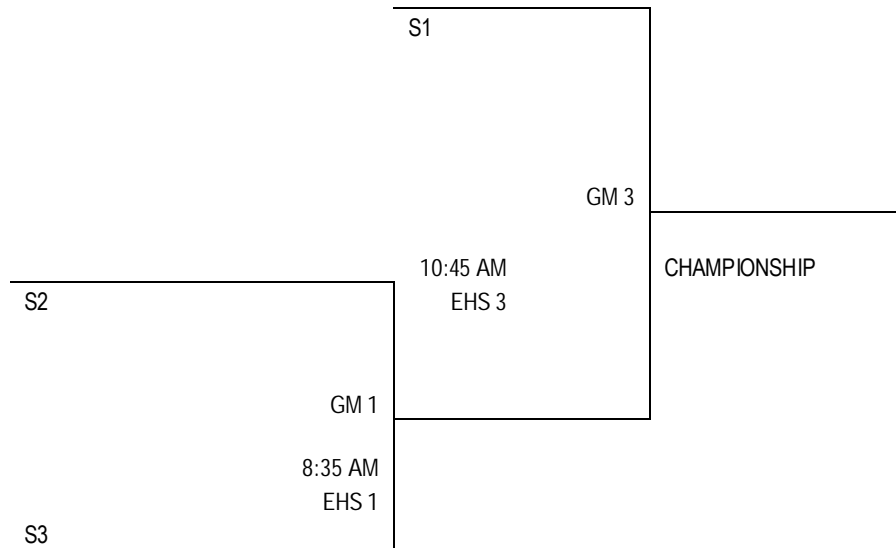

6TH GRADE GIRLS TOURNAMENT BRACKETS 2010

BRACKET A

BRACKET B (BRONZE MEDALS)