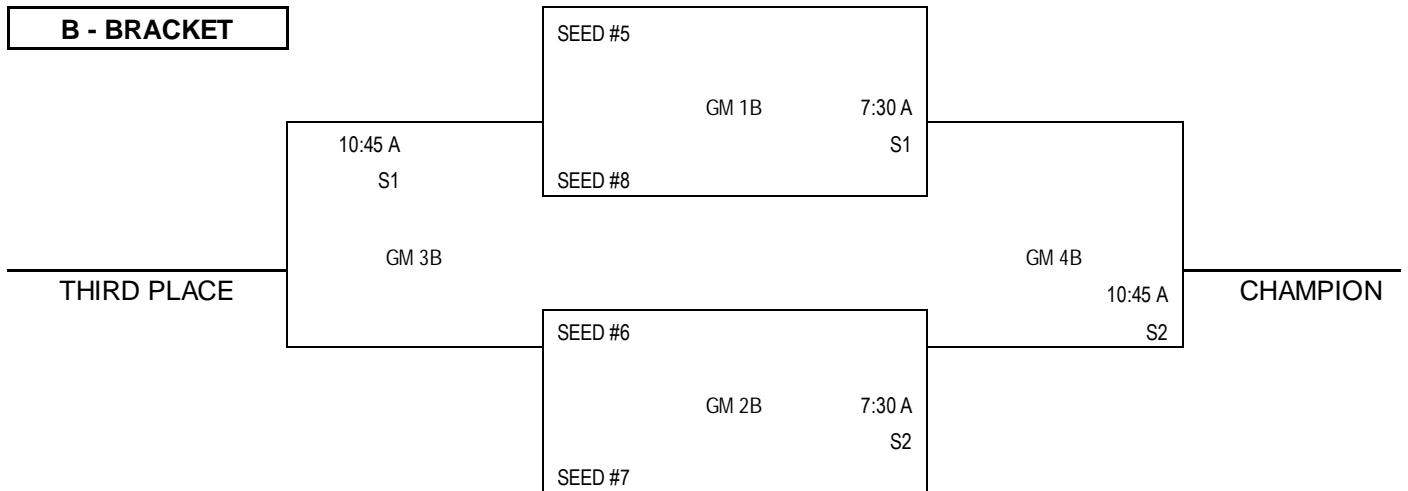

June 6- SUNDAY (CHAMPIONSHIP ROUND)

BRACKET A				BRACKET B				BRACKET C			
TIME	SITE	GAME	SCORE	TIME	SITE	GAME	SCORE	TIME	SITE	GAME	SCORE
8:35 a	S1	1A		7:30 a	S1	1B		7:30 a	S3	1C	
8:35 a	S2	2A		7:30 a	S2	2B		7:30 a	S4	2C	
11:50 a	S1	3A		10:45 a	S1	3B		9:40 a	S1	3C	
11:50 a	S2	4A		10:45 a	S2	4B		9:40 a	S2	4C	

JUNIOR VARSITY GIRLS CHAMPIONSHIP BRACKETS 2010

A - BRACKET

B - BRACKET

C - BRACKET

*TEAMS WILL BE SEEDED BASED ON OVERALL RECORD, THAN POINT SPREAD WITH A MAX. OF 15 PTS PER GAME

SEEDS 1-4 ADVANCE TO CHAMPIONSHIP BRACKET A