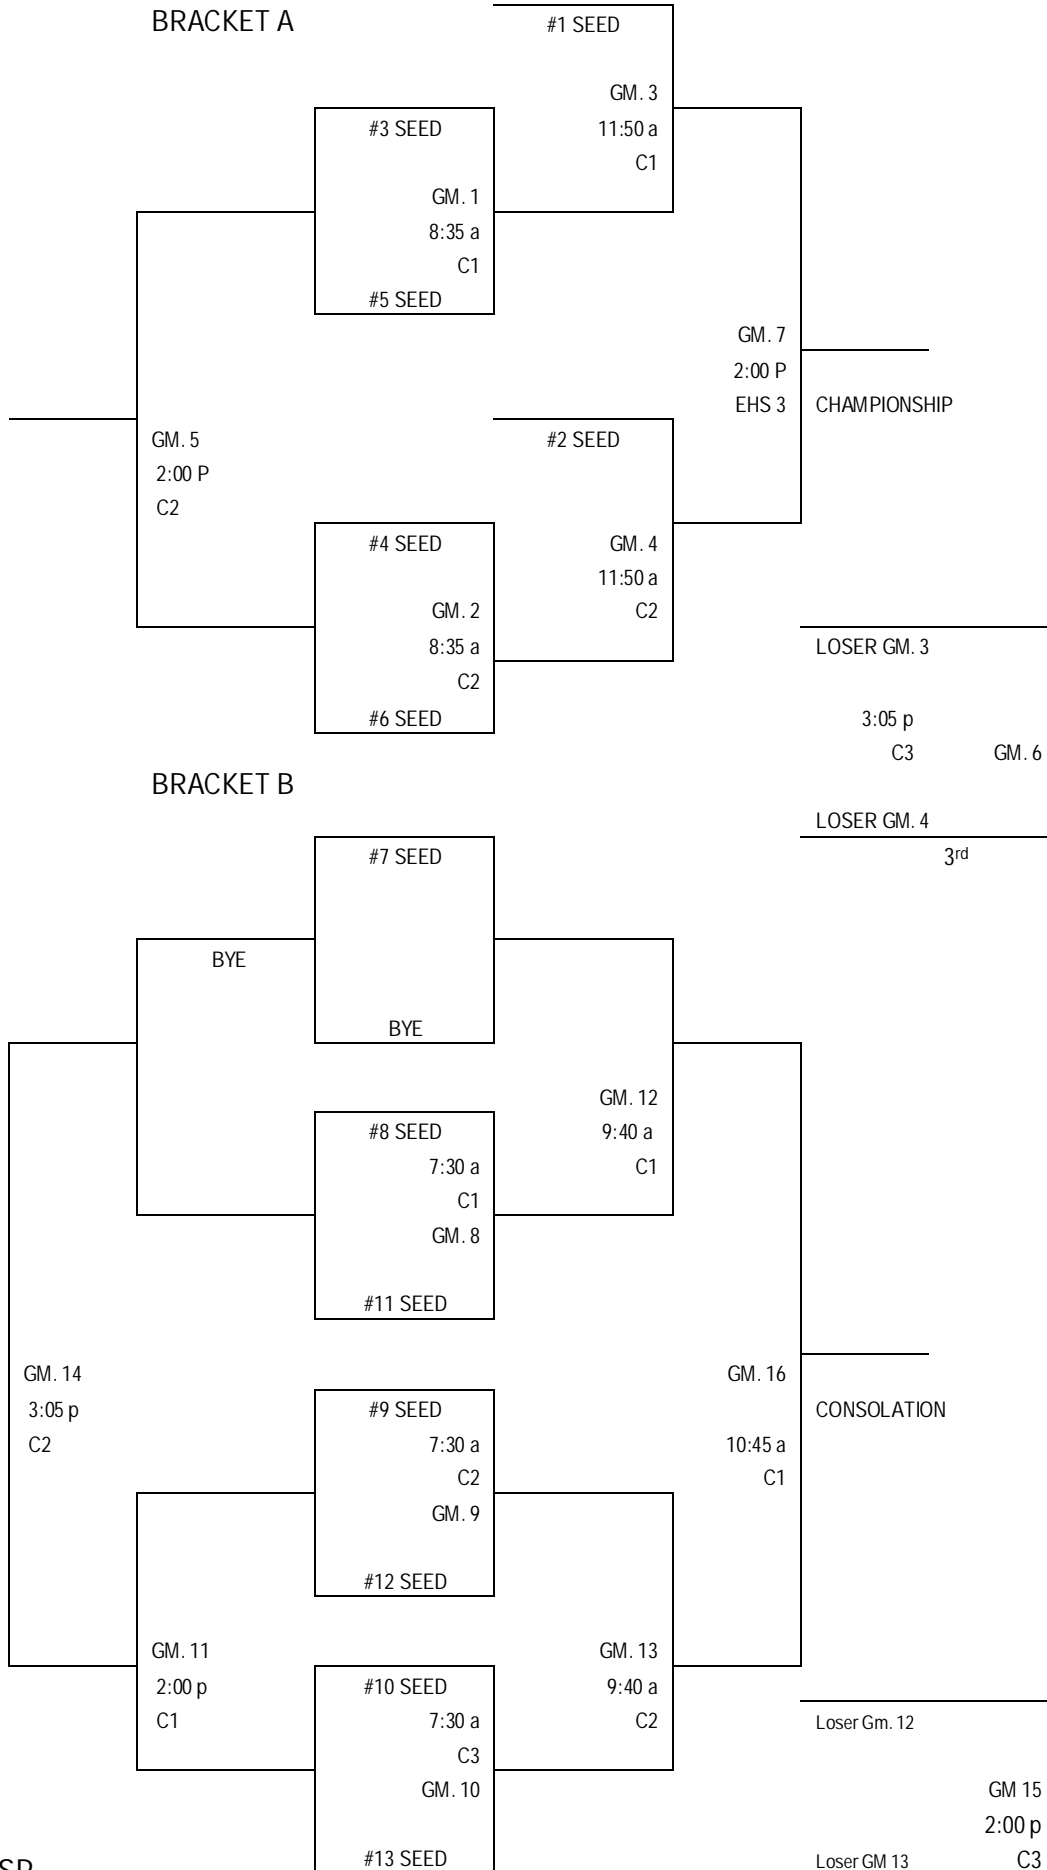

JUNIOR VARSITY BOYS CHAMPIONSHIP BRACKETS 2010