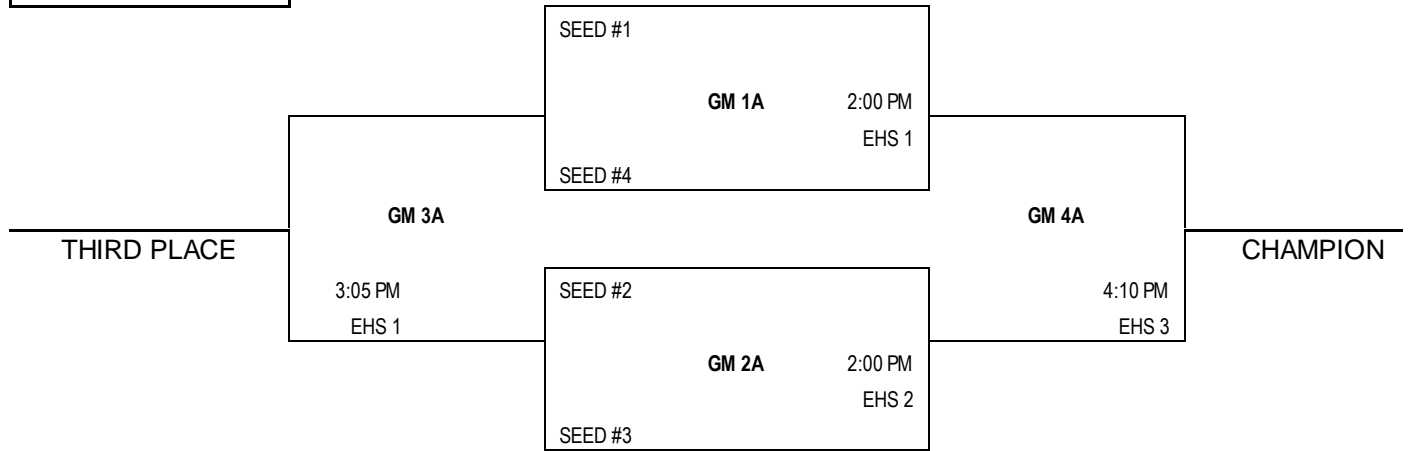

8TH GRADE BOYS CHAMPIONSHIP BRACKETS

A - BRACKET