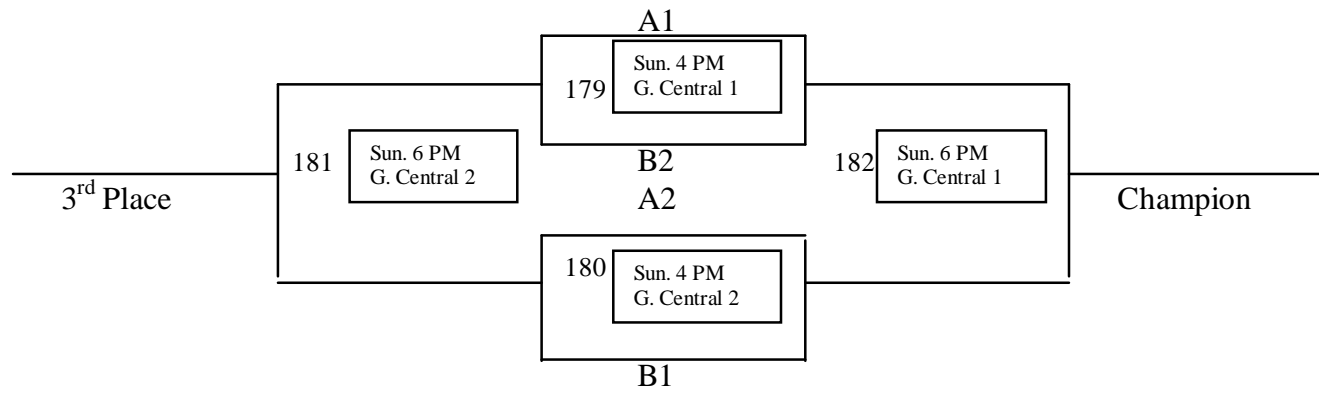

2010 Greeley MAYB Tournament

11th/12th Grade Boys

Pool A

Game #	Teams	Day	Time	Site
149	Eaton Reds vs. Highland Huskies	Friday	4:00 PM	Greeley Central 1
150	Platte Valley vs. Mountain View	Friday	4:00 PM	Greeley Central 2
151	Greeley Central vs. Niwot	Friday	6:00 PM	Greeley Central 1
152	Eaton Reds vs. Platte Valley	Friday	6:00 PM	Greeley Central 2
153	Greeley Central vs. Highland Huskies	Saturday	9:00 AM	Greeley Central 1
154	Niwot vs. Mountain View	Saturday	9:00 AM	Greeley Central 2
155	Eaton Reds vs. Greeley Central	Saturday	11:00 AM	Greeley Central 1
156	Niwot vs. Platte Valley	Saturday	11:00 AM	Greeley Central 2
157	Mountain View vs. Highland Huskies	Saturday	3:00 PM	Greeley Central 1
158	Eaton Reds vs. Niwot	Saturday	3:00 PM	Greeley Central 2
159	Mountain View vs. Greeley Central	Saturday	7:00 PM	Greeley Central 1
160	Highland Huskies vs. Platte Valley	Saturday	9:00 PM	Platte Valley 2
161	Eaton Reds vs. Mountain View	Sunday	8:00 AM	Greeley Central 1
162	Highland Huskies vs. Niwot	Sunday	8:00 AM	Greeley Central 2
163	Platte Valley vs. Greeley Central	Sunday	2:00 PM	Greeley Central 2

Pool B

164	Future Stars vs. Legacy	Friday	5:00 PM	Greeley Central 1
165	University vs. Rough Riders	Friday	5:00 PM	Greeley Central 2
166	Greeley West vs. Fossil Ridge	Friday	7:00 PM	Greeley Central 1
167	Future Stars vs. University	Friday	7:00 PM	Greeley Central 2
168	Greeley West vs. Legacy	Saturday	8:00 AM	Greeley Central 1
169	Fossil Ridge vs. Rough Riders	Saturday	8:00 AM	Greeley Central 2
170	Future Stars vs. Greeley West	Saturday	10:00 AM	Greeley Central 1
171	Fossil Ridge vs. University	Saturday	10:00 AM	Greeley Central 2
172	Rough Riders vs. Legacy	Saturday	4:00 PM	Greeley Central 1
173	Future Stars vs. Fossil Ridge	Saturday	4:00 PM	Greeley Central 2
174	Rough Riders vs. Greeley West	Saturday	8:00 PM	Greeley Central 2
175	Legacy vs. University	Saturday	8:00 PM	Greeley Central 1
176	Future Stars vs. Rough Riders	Sunday	9:00 AM	Greeley Central 1
177	Legacy vs. Fossil Ridge	Sunday	9:00 AM	Greeley Central 2
178	University vs. Greeley West	Sunday	2:00 PM	Greeley Central 1

Tiebreakers as per MAYB guidelines

2010 Greeley MAYB Tournament
11th/12th Grade Boys

11th/12th Boys Championship Bracket