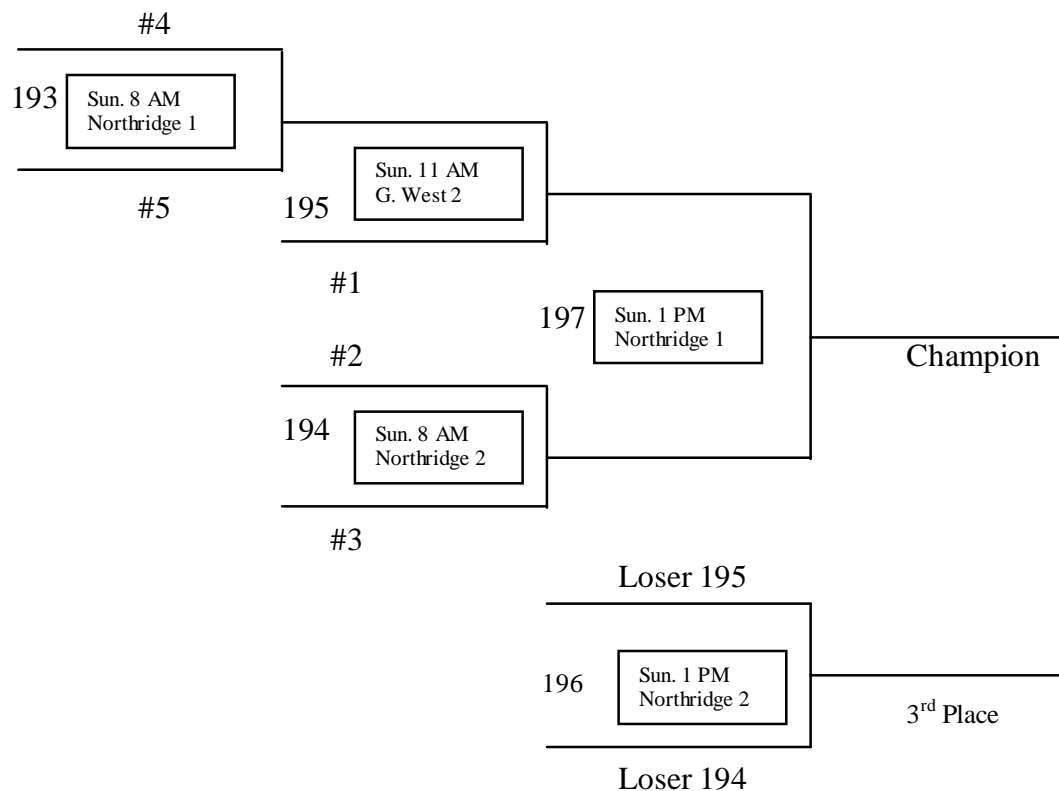

2010 Greeley MAYB Tournament

4th/5th Grade Girls

Pool A

Game #	Teams	Day	Time	Site
183	Hurricanes vs. Rocky Mtn Fever-4th	Friday	6:00 PM	Northridge 1
184	Rocky Mtn Fever-5th vs. Colorado Thunder	Friday	6:00 PM	Northridge 2
185	Rocky Mtn Fever-5th vs. Rocky Mtn Fever-4th	Saturday	8:00 AM	Northridge 1
186	Colorado Thunder vs. Colorado Legends	Saturday	8:00 AM	Northridge 2
187	Hurricanes vs. Rocky Mtn Fever-5th	Saturday	11:00 AM	Northridge 1
188	Colorado Legends vs. Rocky Mtn Fever-4th	Saturday	11:00 AM	Northridge 2
189	Hurricanes vs. Colorado Thunder	Saturday	3:00 PM	Northridge 1
190	Colorado Legends vs. Rocky Mtn Fever-5th	Saturday	3:00 PM	Northridge 2
191	Hurricanes vs. Colorado Legends	Saturday	6:00 PM	Northridge 1
192	Rocky Mtn Fever-4th vs. Colorado Thunder	Saturday	6:00 PM	Northridge 2

Tiebreakers as per MAYB guidelines