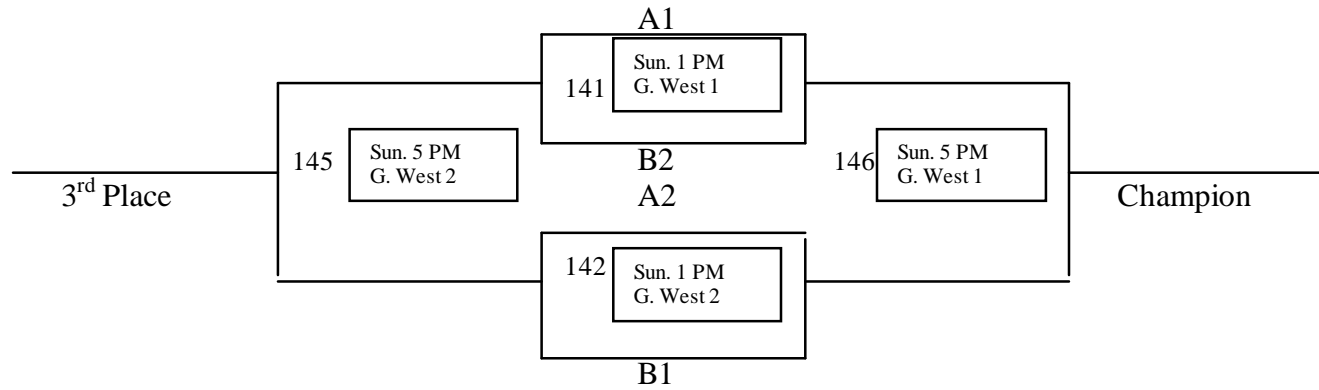

2010 Greeley MAYB Tournament
9th/10th Grade Boys

9th/10th Boys Championship Bracket