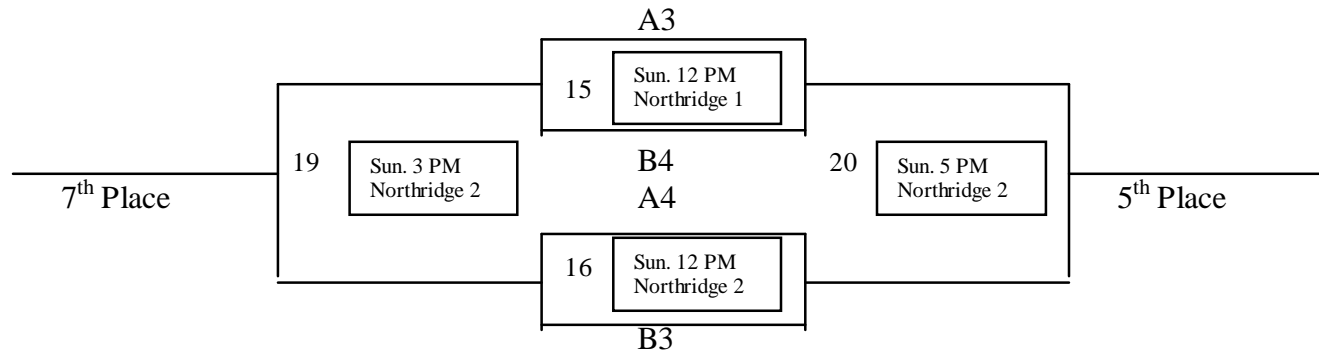

4th/5th Boys Consolation Bracket