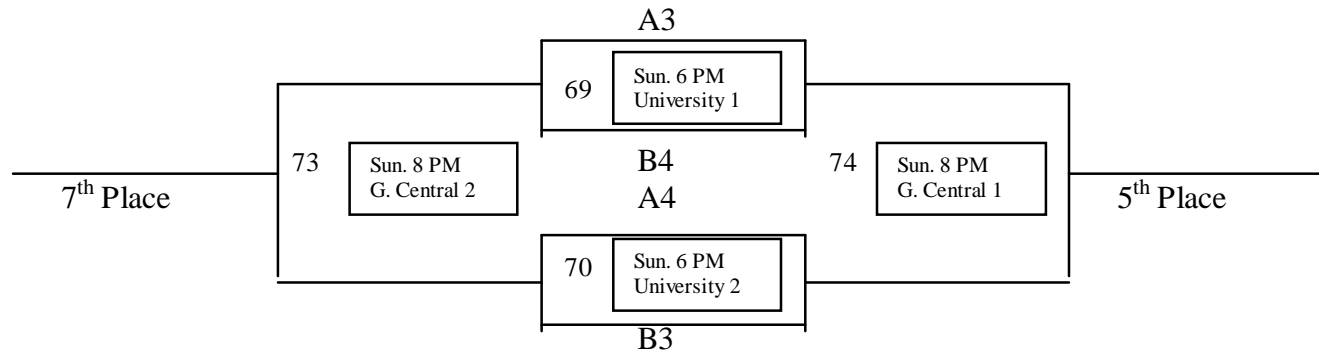

Consolation Bracket