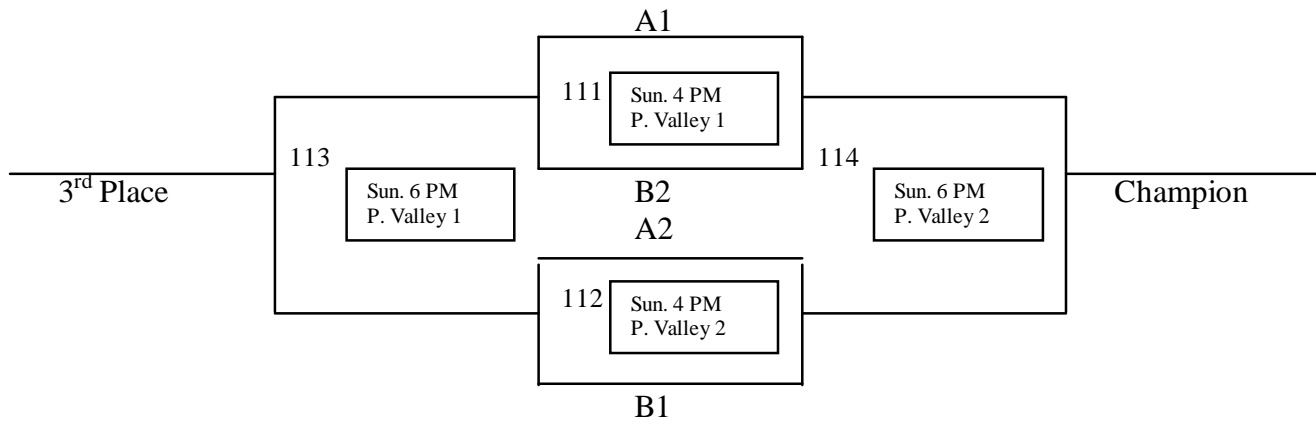

2010 Greeley MAYB Tournament

8th Grade Boys

Pool A

Game #	Teams	Day	Time	Site
75	Next Level Elite vs. Legacy D	Friday	4:00 PM	Platte Valley 1
76	Northglenn vs. Fossil Ridge II	Friday	4:00 PM	Platte Valley 2
77	Greeley Central vs. Premier Knights White	Friday	7:00 PM	Platte Valley 1
78	Northglenn vs. Legacy D	Friday	8:00 PM	Platte Valley 1
79	Greeley Central vs. South Lincoln Swish	Saturday	8:00 AM	Platte Valley 1
80	Premier Knights White vs. Fossil Ridge II	Saturday	8:00 AM	Platte Valley 2
81	Next Level Elite vs. Northglenn	Saturday	1:00 PM	Platte Valley 1
82	Premier Knights White vs. Legacy D	Saturday	1:00 PM	Platte Valley 2
83	Fossil Ridge II vs. South Lincoln Swish	Saturday	4:00 PM	Platte Valley 1
84	Next Level Elite vs. Greeley Central	Saturday	4:00 PM	Platte Valley 2
85	Premier Knights White vs. Northglenn	Saturday	8:00 PM	Platte Valley 1
86	South Lincoln Swish vs. Legacy D	Saturday	8:00 PM	Platte Valley 2
87	Next Level Elite vs. Premier Knights White	Sunday	8:00 AM	Platte Valley 1
88	Fossil Ridge II vs. Greeley Central	Sunday	8:00 AM	Platte Valley 2
89	South Lincoln Swish vs. Northglenn	Sunday	10:00 AM	Platte Valley 1
90	Next Level Elite vs. Fossil Ridge II	Sunday	10:00 AM	Platte Valley 2
91	South Lincoln Swish vs. Premier Knights White	Sunday	12:00 PM	Platte Valley 1
92	Legacy D vs. Greeley Central	Sunday	12:00 PM	Platte Valley 2
93	Next Level Elite vs. South Lincoln Swish	Sunday	2:00 PM	Platte Valley 1
94	Legacy D vs. Fossil Ridge II	Sunday	2:00 PM	Platte Valley 2
95	Northglenn vs. Greeley Central	Saturday	6:00 PM	Platte Valley 1

Pool B

96	Next Level Select vs. Colorado Elite	Friday	5:00 PM	Platte Valley 1
97	Greeley West vs. Platte Valley	Friday	5:00 PM	Platte Valley 2
98	Fossil Ridge I vs. Premier Knights Red	Friday	7:00 PM	Platte Valley 2
99	Next Level Select vs. Greeley West	Friday	8:00 PM	Platte Valley 2
100	Fossil Ridge I vs. Colorado Elite	Saturday	9:00 AM	Platte Valley 1
101	Premier Knights Red vs. Platte Valley	Saturday	9:00 AM	Platte Valley 2
102	Next Level Select vs. Fossil Ridge I	Saturday	2:00 PM	Platte Valley 1
103	Premier Knights Red vs. Greeley West	Saturday	2:00 PM	Platte Valley 2
104	Platte Valley vs. Colorado Elite	Saturday	5:00 PM	Platte Valley 1
105	Next Level Select vs. Premier Knights Red	Saturday	5:00 PM	Platte Valley 2
106	Platte Valley vs. Fossil Ridge I	Saturday	7:00 PM	Platte Valley 1
107	Colorado Elite vs. Greeley West	Saturday	7:00 PM	Platte Valley 2
108	Next Level Select vs. Platte Valley	Saturday	9:00 PM	Platte Valley 1
109	Colorado Elite vs. Premier Knights Red	Sunday	9:00 AM	Platte Valley 1
110	Greeley West vs. Fossil Ridge I	Sunday	9:00 AM	Platte Valley 2

Tiebreakers as per MAYB guidelines

2010 Greeley MAYB Tournament
8th Grade Boys

8th Boys Championship Bracket