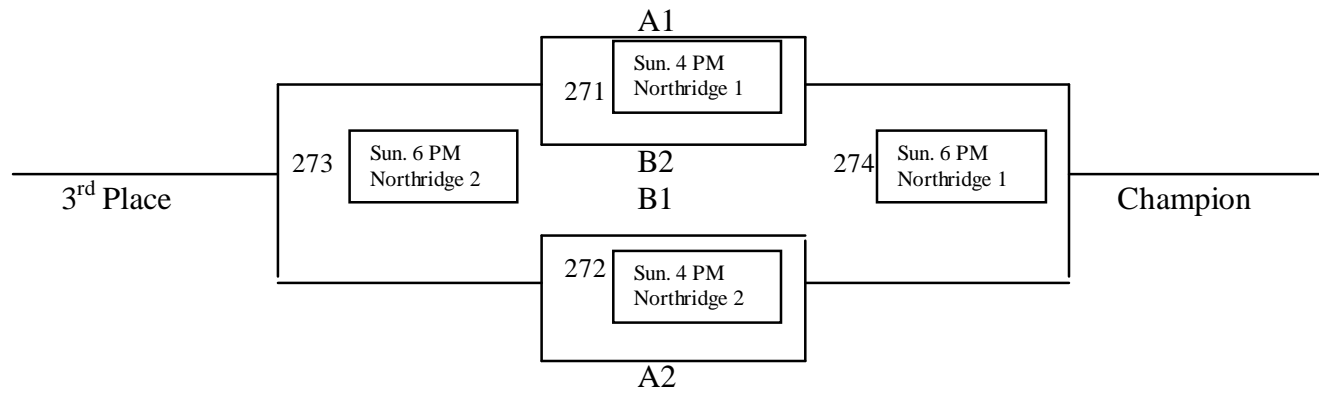

2010 Greeley MAYB Tournament

9th/10th Grade Girls

Pool A

Game #	Teams	Day	Time	Site
241	Ft. Collins Black vs. Colorado Legends White	Friday	4:00 PM	Northridge 1
242	Greeley West vs. Colorado Elite	Friday	4:00 PM	Northridge 2
243	Colorado Thunder Red vs. Angry Dolphins	Friday	8:00 PM	Northridge 1
244	Ft. Collins Black vs. Greeley West	Friday	8:00 PM	Northridge 2
245	Thunder Red vs. Legends White	Saturday	10:00 AM	Greeley West 1
246	Angry Dolphins vs. Colorado Elite	Saturday	10:00 AM	Greeley West 2
247	Ft. Collins Black vs. Thunder Red	Saturday	1:00 PM	Northridge 1
248	Angry Dolphins vs. Greeley West	Saturday	1:00 PM	Northridge 2
249	Colorado Elite vs. Legends White	Saturday	5:00 PM	Northridge 1
250	Ft. Collins Black vs. Angry Dolphins	Saturday	5:00 PM	Northridge 2
251	Colorado Elite vs. Thunder Red	Saturday	8:00 PM	Northridge 1
252	Legends White vs. Greeley West	Saturday	8:00 PM	Northridge 2
253	Ft. Collins Black vs. Colorado Elite	Sunday	9:00 AM	Northridge 1
254	Legends White vs. Angry Dolphins	Sunday	9:00 AM	Northridge 2
255	Greeley West vs. Thunder Red	Sunday	2:00 PM	Northridge 1

Pool B

256	Lafayette Lady Warriors vs. Lobos White	Saturday	10:00 AM	Northridge 1
257	Vail Valley Eagles vs. South Lincoln Swish	Saturday	10:00 AM	Northridge 2
258	Niwot vs. Ft. Collins Gold	Friday	5:00 PM	Northridge 1
259	Lafayette Lady Warriors vs. Vail Valley Eagles	Sunday	2:00 PM	Northridge 2
260	Niwot vs. Lobos White	Friday	9:00 PM	Northridge 1
261	Ft. Collins Gold vs. South Lincoln Swish	Friday	9:00 PM	Northridge 2
262	Lafayette Lady Warriors vs. Niwot	Saturday	2:00 PM	Northridge 1
263	Ft. Collins Gold vs. Vail Valley Eagles	Saturday	2:00 PM	Northridge 2
264	South Lincoln Swish vs. Lobos White	Friday	5:00 PM	Northridge 2
265	Lafayette Lady Warriors vs. Ft. Collins Gold	Saturday	5:00 PM	Greeley West 1
266	South Lincoln Swish vs. Niwot	Saturday	5:00 PM	Greeley West 2
267	Lobos White vs. Vail Valley Eagles	Saturday	9:00 PM	Greeley West 1
268	Lafayette Lady Warriors vs. South Lincoln Swish	Saturday	9:00 PM	Greeley West 2
269	Lobos White vs. Ft. Collins Gold	Sunday	10:00 AM	Northridge 1
270	Vail Valley Eagles vs. Niwot	Sunday	10:00 AM	Northridge 2

Tiebreakers as per MAYB guidelines

2010 Greeley MAYB Tournament
9th/10th Grade Girls

9th/10th Girls Championship Bracket