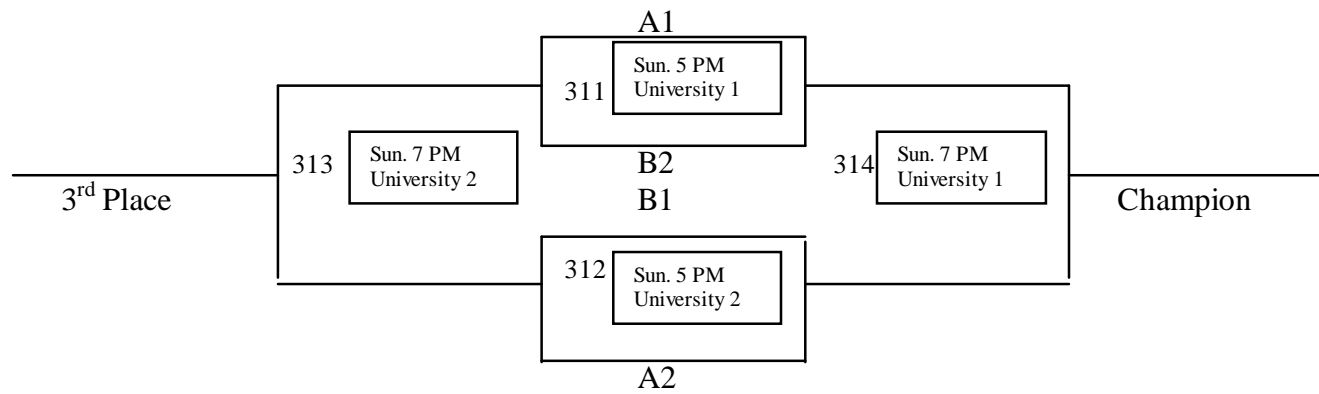

2010 Greeley MAYB Tournament

11th/12th Grade Girls

Pool A

Game #	Teams	Day	Time	Site
275	Ft. Collins Purple vs. Lobos Black	Friday	4:00 PM	University 1
276	Greeley West vs. Eclipse Blue	Saturday	6:00 PM	Platte Valley 2
277	University vs. Legends Black	Friday	4:00 PM	University 2
278	Ft. Collins Purple vs. Greeley West	Friday	7:00 PM	University 2
279	University vs. Lobos Black	Friday	7:00 PM	University 1
280	Legends Black vs. Eclipse Blue	Saturday	9:00 AM	University 1
281	Ft. Collins Purple vs. University	Saturday	9:00 AM	University 2
282	Legends Black vs. Greeley West	Saturday	1:00 PM	University 1
283	Eclipse Blue vs. Lobos Black	Saturday	1:00 PM	University 2
284	Ft. Collins Purple vs. Legends Black	Saturday	4:00 PM	University 1
285	Eclipse Blue vs. University	Saturday	4:00 PM	University 2
286	Lobos Black vs. Greeley West	Sunday	12:00 PM	University 1
287	Ft. Collins Purple vs. Eclipse Blue	Sunday	12:00 PM	University 2
288	Lobos Black vs. Legends Black	Sunday	2:00 PM	University 1
289	Greeley West vs. University	Sunday	2:00 PM	University 2

Pool B

290	Roosevelt vs. Valley	Friday	5:00 PM	University 1
291	Platte Valley vs. Colorado Elite	Friday	5:00 PM	University 2
292	Niwot vs. Lobos Cardinal	Friday	8:00 PM	University 1
293	Platte Valley vs. Valley	Friday	8:00 PM	University 2
294	Niwot vs. Thunder Blue	Saturday	11:00 AM	University 1
295	Colorado Elite vs. Lobos Cardinal	Saturday	11:00 AM	University 2
296	Roosevelt vs. Platte Valley	Saturday	2:00 PM	University 1
297	Lobos Cardinal vs. Valley	Saturday	2:00 PM	University 2
298	Thunder Blue vs. Colorado Elite	Saturday	5:00 PM	University 1
299	Roosevelt vs. Niwot	Saturday	5:00 PM	University 2
300	Platte Valley vs. Lobos Cardinal	Saturday	7:00 PM	University 1
301	Valley vs. Thunder Blue	Saturday	7:00 PM	University 2
302	Roosevelt vs. Lobos Cardinal	Sunday	9:00 AM	University 1
303	Niwot vs. Colorado Elite	Sunday	9:00 AM	University 2
304	Thunder Blue vs. Platte Valley	Sunday	8:00 AM	University 2
305	Roosevelt vs. Colorado Elite	Saturday	9:00 PM	University 1
306	Thunder Blue vs. Lobos Cardinal	Sunday	12:00 PM	Greeley West 1
307	Valley vs. Niwot	Saturday	9:00 PM	University 2
308	Roosevelt vs. Thunder Blue	Sunday	3:00 PM	University 1
309	Valley vs. Colorado Elite	Sunday	12:00 PM	Greeley West 2
310	Platte Valley vs. Niwot	Sunday	3:00 PM	University 2

Tiebreakers as per MAYB guidelines

2010 Greeley MAYB Tournament
11th/12th Grade Girls

11th/12th Girls Championship Bracket