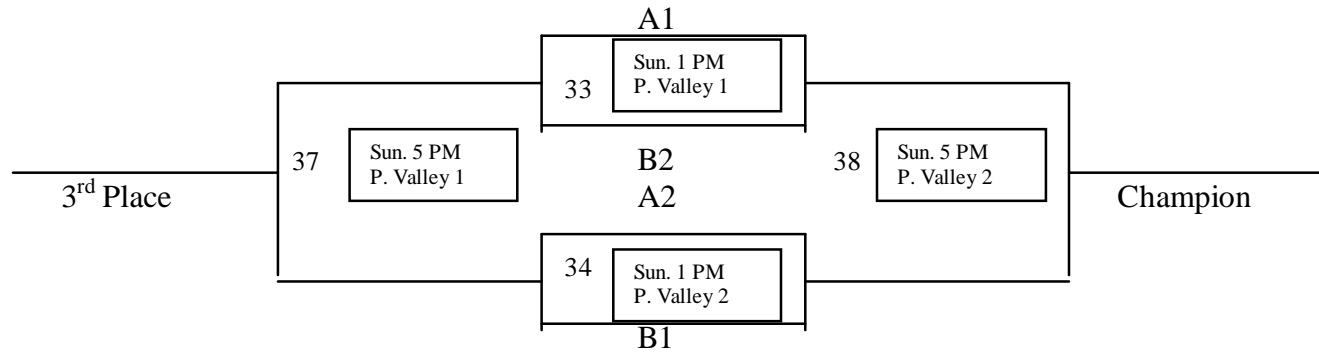

2010 Greeley MAYB Tournament

6th Grade Boys

6th Boys Championship Bracket