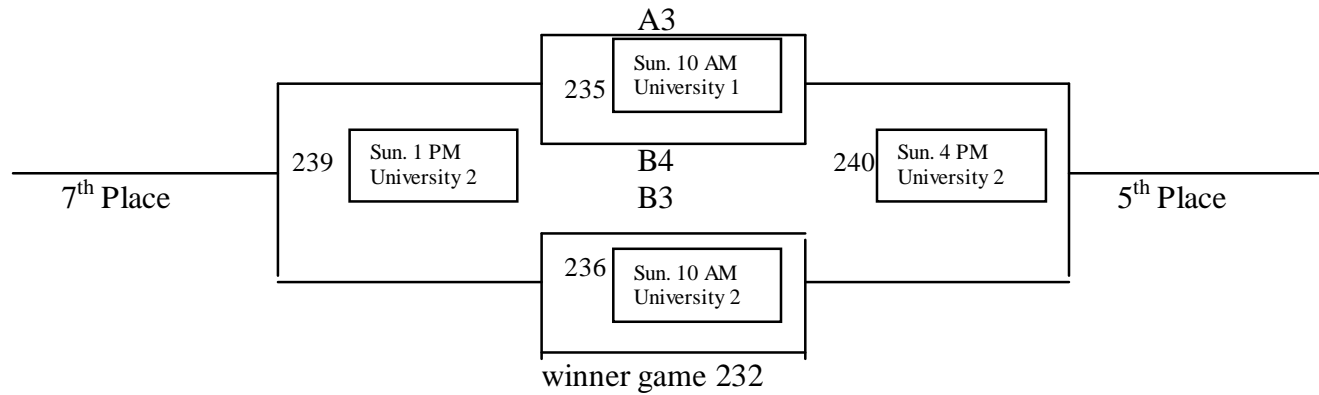

8th Girls Consolation Bracket