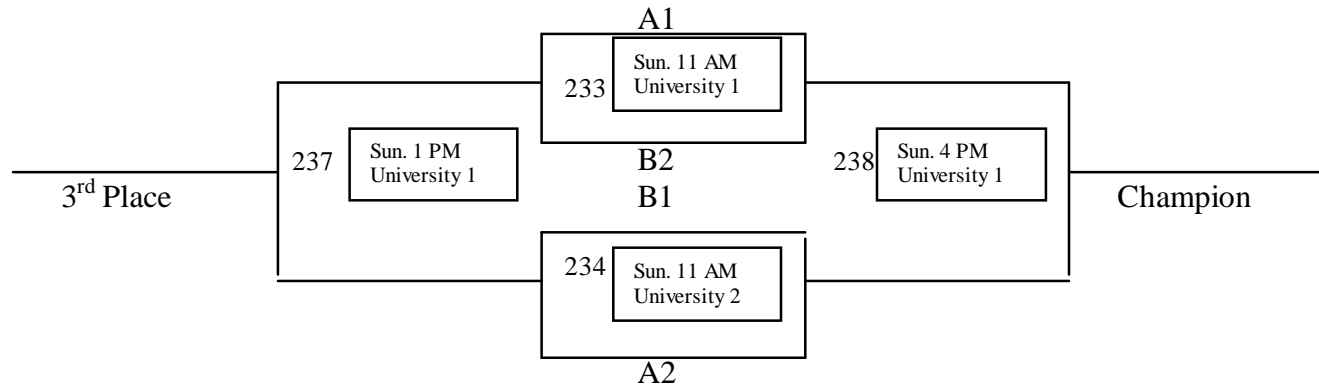

2010 Greeley MAYB Tournament
8th Grade Girls

8th Girls Championship Bracket