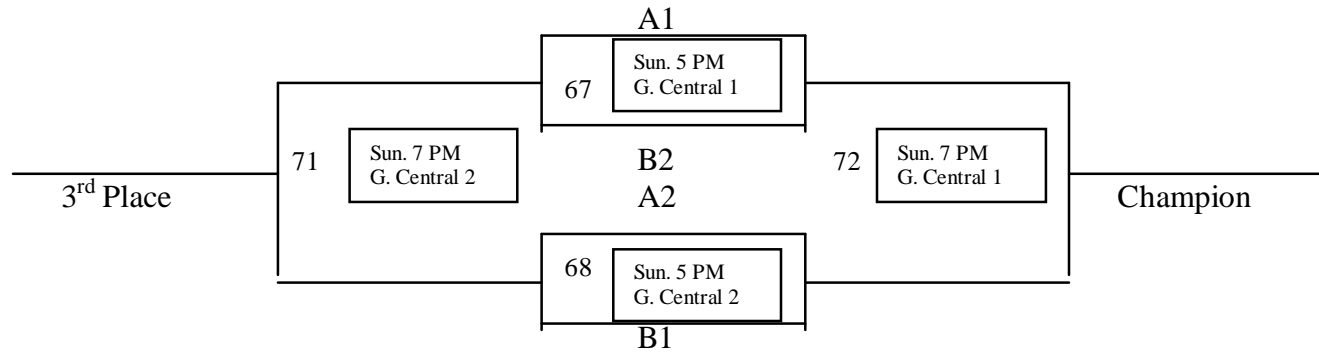

2010 Greeley MAYB Tournament
7th Grade Boys

7th Boys Championship Bracket