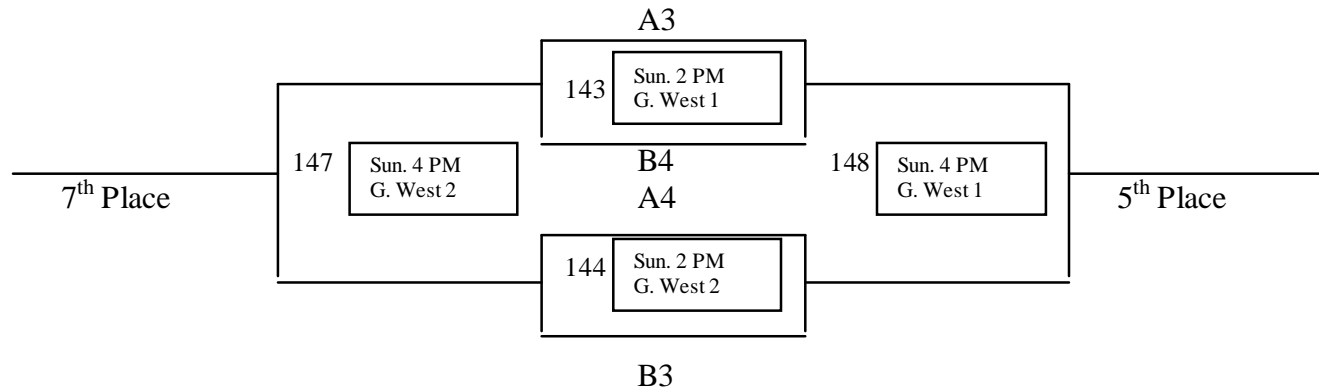

9th/10th Boys Consolation Bracket