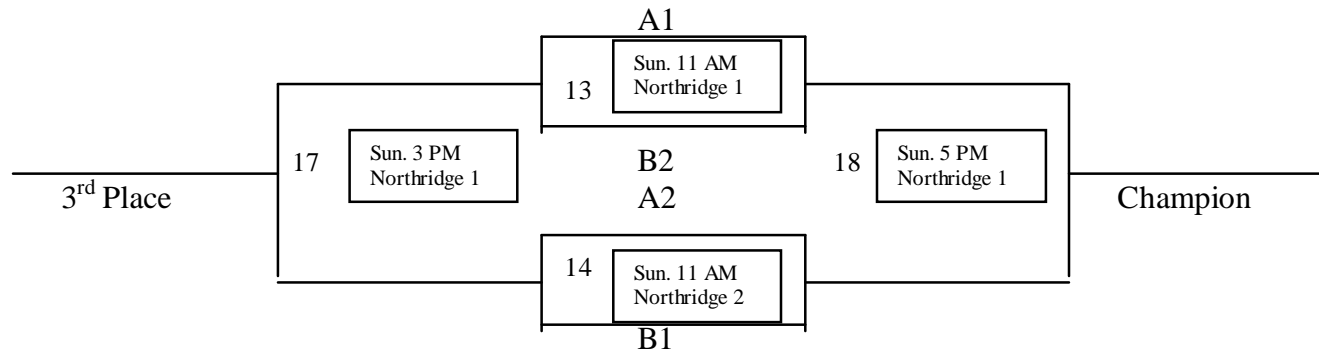

2010 Greeley MAYB Tournament
4th/5th Grade Boys

4th/5th Boys Championship Bracket