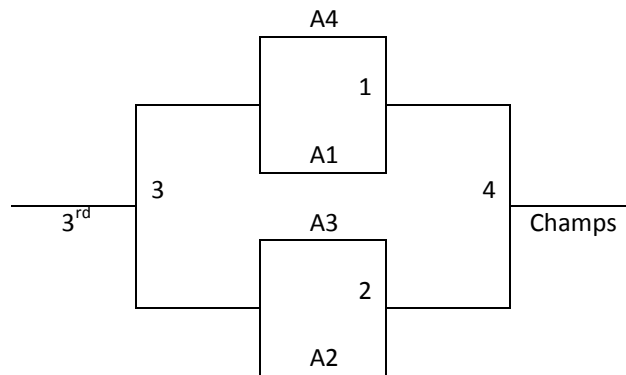

Top 2 in Each Pool to Bracket A, Others to Bracket B

Friday	Court 2
4:00	
5:00	
6:00	
7:00	
8:00	
9:00	
Saturday	
8:00	
9:00	1-2
10:00	3-4
11:00	5-6
12:00	7-8
1:00	1-4
2:00	2-3
3:00	5-7
4:00	6-8
5:00	1-3
6:00	2-4
7:00	5-8
8:00	6-7
9:00	
Sunday	
8:00	G5
9:00	G6
10:00	G1
11:00	G2
12:00	G7
1:00	G8
2:00	G3
3:00	G4
4:00	
5:00	
6:00	

A Bracket

B Bracket

Little Rock MAYB
June 5-6

7-8th Grade Girls

<u>Pool A</u>	<u>W</u>	<u>L</u>
1. Arkansas Lady Stars Select		
2. Jackson Lady Xpress		
3. South Arkansas Jazz		
4. Central Arkansas Chaos		

All Teams to bracket *Revised 6-4

Friday	Court 3
4:00	
5:00	
6:00	
7:00	
8:00	
9:00	
Saturday	
8:00	
9:00	
10:00	
11:00	1-2
12:00	3-4
1:00	
2:00	
3:00	1-3
4:00	2-4
5:00	
6:00	
7:00	1-4
8:00	2-3
9:00	
Sunday	
8:00	
9:00	
10:00	G1
11:00	G2
12:00	
1:00	
2:00	G3
3:00	G4
4:00	
5:00	
6:00	

Round Robin Format

Best Record Wins – Tie Breaker – 2 way – head to head

- 3 way - +/- 15pts

Friday	Court 1
4:00	
5:00	
6:00	
7:00	
8:00	
9:00	
Saturday	
8:00	
9:00	1-2
10:00	3-4
11:00	5-6
12:00	1-7
1:00	2-3
2:00	4-5
3:00	6-7
4:00	1-3
5:00	2-4
6:00	5-7
7:00	1-6
8:00	3-5
9:00	
Sunday	
8:00	4-6
9:00	2-7
10:00	3-6
11:00	2-5
12:00	1-4
1:00	3-7
2:00	2-6
3:00	1-5
4:00	4-7
5:00	
6:00	
7:00	