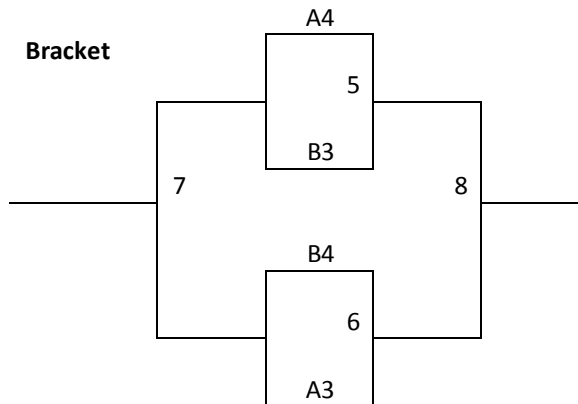

Little Rock MAYB
June 5-6

7-8th Grade Boys

Pool A	W	L	Pool B	W	L
1. Missiles – AR			5. Arkansas Bucks		
2. The Ozark All-Stars			6. Scholastic Sports Inc		
3. Arkansas Express			7. Team AR Redbirds 1		
4. Jackson Xpress (7)			8. Jackson Xpress (8)		

Top 2 in Each Pool to Bracket A, Others to Bracket B

Friday	Court 2
4:00	
5:00	
6:00	
7:00	
8:00	
9:00	
Saturday	
8:00	
9:00	1-2
10:00	3-4
11:00	5-6
12:00	7-8
1:00	1-4
2:00	2-3
3:00	5-7
4:00	6-8
5:00	1-3
6:00	2-4
7:00	5-8
8:00	6-7
9:00	
Sunday	
8:00	G5
9:00	G6
10:00	G1
11:00	G2
12:00	G7
1:00	G8
2:00	G3
3:00	G4
4:00	
5:00	
6:00	

A Bracket

B Bracket