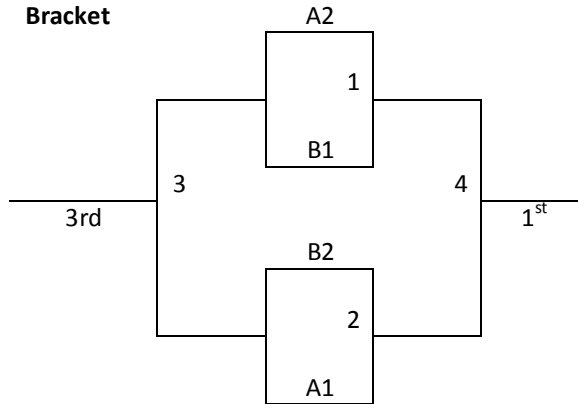

Little Rock MAYB
June 5-6

7-8th Grade Boys

Pool A	W	L	Pool B	W	L
1. Missiles – AR			5. Arkansas Bucks		
2. The Ozark All-Stars			6. Scholastic Sports Inc		
3. Arkansas Express			7. Team AR Redbirds 1		
4. Jackson Xpress (7)			8. Jackson Xpress (8)		

Top 2 in Each Pool to Bracket A, Others to Bracket B

Friday	Court 2
4:00	
5:00	
6:00	
7:00	
8:00	
9:00	
Saturday	
8:00	
9:00	1-2
10:00	3-4
11:00	5-6
12:00	7-8
1:00	1-4
2:00	2-3
3:00	5-7
4:00	6-8
5:00	1-3
6:00	2-4
7:00	5-8
8:00	6-7
9:00	
Sunday	
8:00	G5
9:00	G6
10:00	G1
11:00	G2
12:00	G7
1:00	G8
2:00	G3
3:00	G4
4:00	
5:00	
6:00	

A Bracket