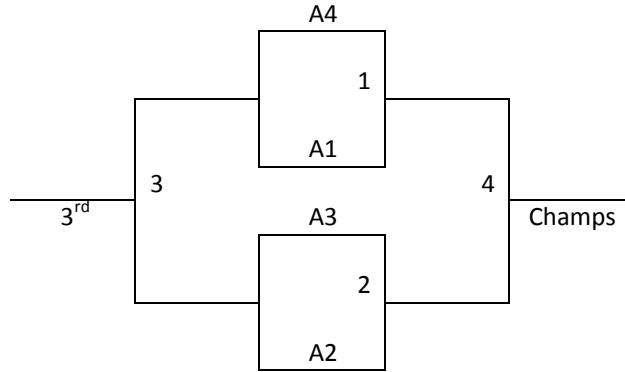

Horace Mann Middle School

1000 East Roosevelt Street

Little Rock, AR 72206

Court 1

Central High School

1500 South Park Street

Little Rock, AR 72202

Little Rock MAYB
June 5-6

5-6th Grade Boys

<u>Pool A</u>	<u>W</u>	<u>L</u>
1. Jackson Xpress (5 th)		
2. Vilonia Eagles		
3. Fayetteville AAO Bulldogs		
4. Jackson Xpress (6 th)		

All Teams to bracket

Friday	Court 3
4:00	
5:00	
6:00	
7:00	
8:00	
9:00	
Saturday	
8:00	
9:00	1-2
10:00	3-4
11:00	
12:00	
1:00	1-3
2:00	2-4
3:00	
4:00	
5:00	1-4
6:00	2-3
7:00	
8:00	
9:00	
Sunday	
8:00	G1
9:00	G2
10:00	
11:00	
12:00	G3
1:00	G4
2:00	
3:00	
4:00	
5:00	
6:00	

Top 2 in Each Pool to Bracket A, Others to Bracket B

Friday	Court 2
4:00	
5:00	
6:00	
7:00	
8:00	
9:00	
Saturday	
8:00	
9:00	1-2
10:00	3-4
11:00	5-6
12:00	7-8
1:00	1-4
2:00	2-3
3:00	5-7
4:00	6-8
5:00	1-3
6:00	2-4
7:00	5-8
8:00	6-7
9:00	
Sunday	
8:00	G5
9:00	G6
10:00	G1
11:00	G2
12:00	G7
1:00	G8
2:00	G3
3:00	G4
4:00	
5:00	
6:00	

Round Robin Format

Best Record Wins – Tie Breaker – 2 way – head to head

- 3 way - +/- 15pts

Friday	Court 1
4:00	
5:00	
6:00	
7:00	
8:00	
9:00	
Saturday	
8:00	
9:00	1-2
10:00	3-4
11:00	5-6
12:00	1-7
1:00	2-3
2:00	4-5
3:00	6-7
4:00	1-3
5:00	2-4
6:00	5-7
7:00	1-6
8:00	3-5
9:00	
Sunday	
8:00	4-6
9:00	2-7
10:00	3-6
11:00	2-5
12:00	1-4
1:00	3-7
2:00	2-6
3:00	1-5
4:00	4-7
5:00	
6:00	
7:00	