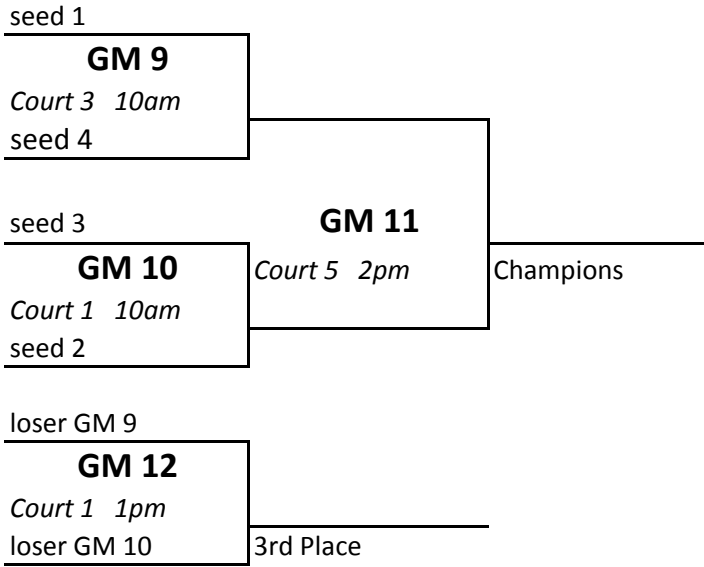

9/10 Girls

High School Boys