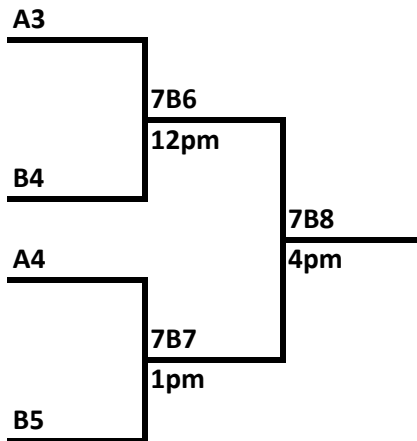

Wheat Ridge Brackets

7th Grade Boys