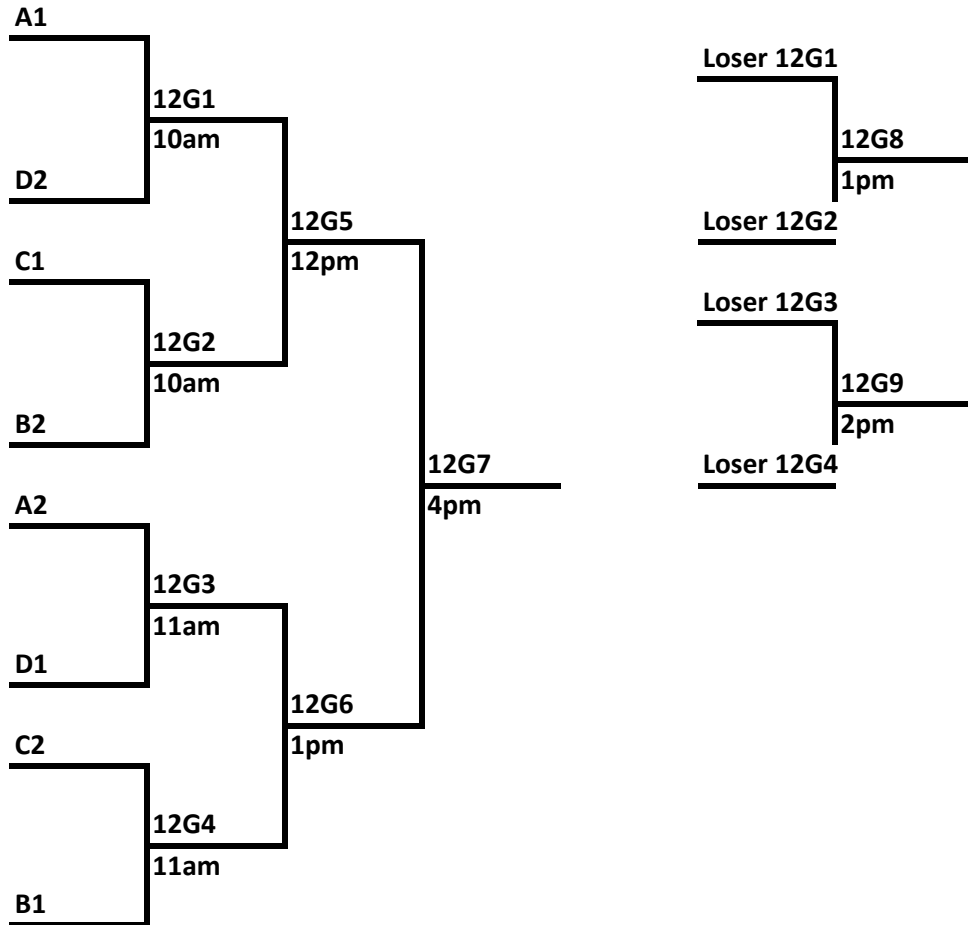

Green Mountain High School

11/12 Girls- Higher Seeds