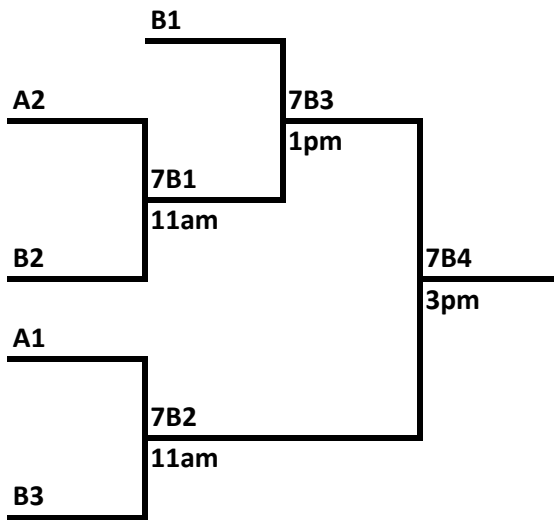

Wheat Ridge Brackets

7th Grade Boys