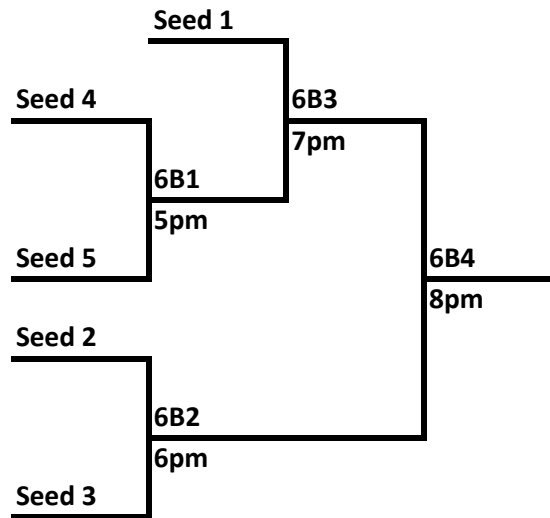

9/10 Girls- Lower Seeds Bracket Games

11/12 Grade Boys- Alameda High School Brackets

Arvada West High School

9/10th Grade Girls

Time	Court 1	
Fri 5/28		
6pm	74v76	open
7pm	75v77	84v85
8pm	94v97	78v79
9pm	76v77	82v85
Sat 5/29		
9am	94v95	80v81
10am	96v97	83v102
11am	74v75	78v80
12pm	94v96	79v81
1pm	74v77	82v83
2pm	95v97	78v81
3pm	75v76	79v80
4pm	95v96	84v83
5pm	open	85v102
6pm	open	82v84
Sun 5/20		
9am	12G10	83v85
10am	12G11	84v102
11am	12G12	open
12pm	12G13	10G1
1pm	12G14	10G2
2pm	12G18	10G3
3pm	12G19	10G4
4pm	12G16	10G6
5pm	12G15	10G7
6pm	12G20	10G5
7pm	12G17	open

11/12th Grade Girls

Pool C	Wins	Losses
94. Flight 16 Blue		
95. CS Stars		
96. NC Thunder Gr		
97. Fury Black		

Arvada West

11/12 Girls- Lower Seeds Bracket Play

9/10th Grade Girls

Dakota Ridge Brackets

4/5 Boys

6 Boys

5/6 Girls

7/8 Girls

8 Girls

Dakota Ridge Brackets

4/5 Boys

6 Boys

5/6 Girls