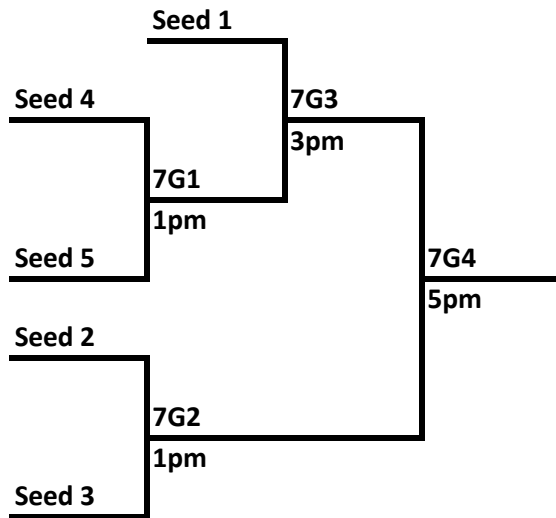

9/10 Girls- Lower Seeds Bracket Games

11/12 Grade Boys- Alameda High School Brackets

Arvada West High School

9/10th Grade Girls

Time	Court 1	
Fri 5/28		
6pm	74v76	open
7pm	75v77	84v85
8pm	94v97	78v79
9pm	76v77	82v85
Sat 5/29		
9am	94v95	80v81
10am	96v97	83v102
11am	74v75	78v80
12pm	94v96	79v81
1pm	74v77	82v83
2pm	95v97	78v81
3pm	75v76	79v80
4pm	95v96	84v83
5pm	open	85v102
6pm	open	82v84
Sun 5/20		
9am	12G10	83v85
10am	12G11	84v102
11am	12G12	open
12pm	12G13	10G1
1pm	12G14	10G2
2pm	12G18	10G3
3pm	12G19	10G4
4pm	12G16	10G6
5pm	12G15	10G7
6pm	12G20	10G5
7pm	12G17	open

Pool A	Wins	Losses
74. CO Premiere		
75. Triple Threat		
76. Shining Stars 15B		
77. Hoopsters Silver		

Pool B	Wins	Losses
78. Shining Stars W		
79. Fury 2013		
80. Above and Bey		
81. CS Stars		

Pool C	Wins	Losses
82. Rage Black		
83. Windsor		
84. Angry Dolphins		
85. Fury 2013 White		
102. Alameda		

11/12th Grade Girls

Pool C	Wins	Losses
94. Flight 16 Blue		
95. CS Stars		
96. NC Thunder Gr		
97. Fury Black		

Arvada West

11/12 Girls- Lower Seeds Bracket Play

9/10th Grade Girls

Dakota Ridge Brackets

4/5 Boys

6 Boys

5/6 Girls

7/8 Girls

8 Girls

Dakota Ridge Brackets

4/5 Boys

6 Boys

5/6 Girls