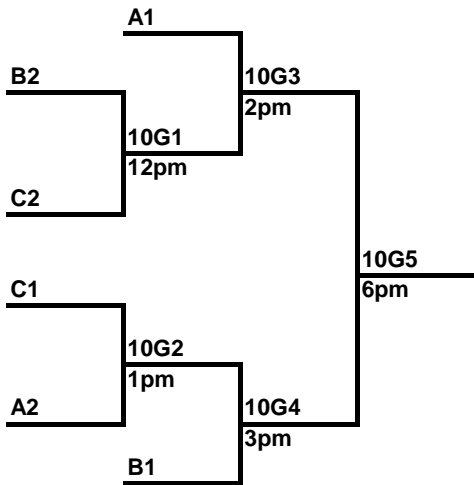

9/10 Girls- Lower Seeds Bracket Games

11/12 Grade Boys- Alameda High School Brackets

Arvada West High School

9/10th Grade Girls

Time	Court 1	
Fri 5/28		
6pm	74v76	open
7pm	75v77	84v85
8pm	94v97	78v79
9pm	76v77	82v85
Sat 5/29		
9am	94v95	80v81
10am	96v97	83v102
11am	74v75	78v80
12pm	94v96	79v81
1pm	74v77	82v83
2pm	95v97	78v81
3pm	75v76	79v80
4pm	95v96	84v83
5pm	open	85v102
6pm	open	82v84
Sun 5/20		
9am	12G10	83v85
10am	12G11	84v102
11am	12G12	open
12pm	12G13	10G1
1pm	12G14	10G2
2pm	12G18	10G3
3pm	12G19	10G4
4pm	12G16	10G6
5pm	12G15	10G7
6pm	12G20	10G5
7pm	12G17	open

11/12th Grade Girls

Pool C	Wins	Losses
94. Flight 16 Blue		
95. CS Stars		
96. NC Thunder Gr		
97. Fury Black		

Arvada West

11/12 Girls- Lower Seeds Bracket Play

9/10th Grade Girls

Dakota Ridge Brackets

4/5 Boys

6 Boys

5/6 Girls

7/8 Girls

8 Girls

Dakota Ridge Brackets

4/5 Boys

6 Boys

5/6 Girls