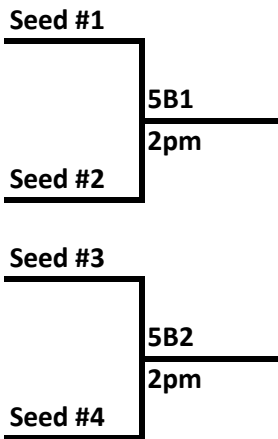

9/10 Girls- Lower Seeds Bracket Games

11/12 Grade Boys- Alameda High School Brackets

Arvada West High School

9/10th Grade Girls

Time	Court 1	
Fri 5/28		
6pm	74v76	open
7pm	75v77	84v85
8pm	94v97	78v79
9pm	76v77	82v85
Sat 5/29		
9am	94v95	80v81
10am	96v97	83v102
11am	74v75	78v80
12pm	94v96	79v81
1pm	74v77	82v83
2pm	95v97	78v81
3pm	75v76	79v80
4pm	95v96	84v83
5pm	open	85v102
6pm	open	82v84
Sun 5/20		
9am	12G10	83v85
10am	12G11	84v102
11am	12G12	open
12pm	12G13	10G1
1pm	12G14	10G2
2pm	12G18	10G3
3pm	12G19	10G4
4pm	12G16	10G6
5pm	12G15	10G7
6pm	12G20	10G5
7pm	12G17	open

Pool A	Wins	Losses
74. CO Premiere		
75. Triple Threat		
76. Shining Stars 15B		
77. Hoopsters Silver		

Pool B	Wins	Losses
78. Shining Stars W		
79. Fury 2013		
80. Above and Bey		
81. CS Stars		

Pool C	Wins	Losses
82. Rage Black		
83. Windsor		
84. Angry Dolphins		
85. Fury 2013 White		
102. Alameda		

11/12th Grade Girls

Pool C	Wins	Losses
94. Flight 16 Blue		
95. CS Stars		
96. NC Thunder Gr		
97. Fury Black		

Arvada West

11/12 Girls- Lower Seeds Bracket Play

9/10th Grade Girls

Dakota Ridge Brackets

4/5 Boys

6 Boys

5/6 Girls

7/8 Girls

8 Girls

Dakota Ridge Brackets

4/5 Boys

6 Boys

5/6 Girls