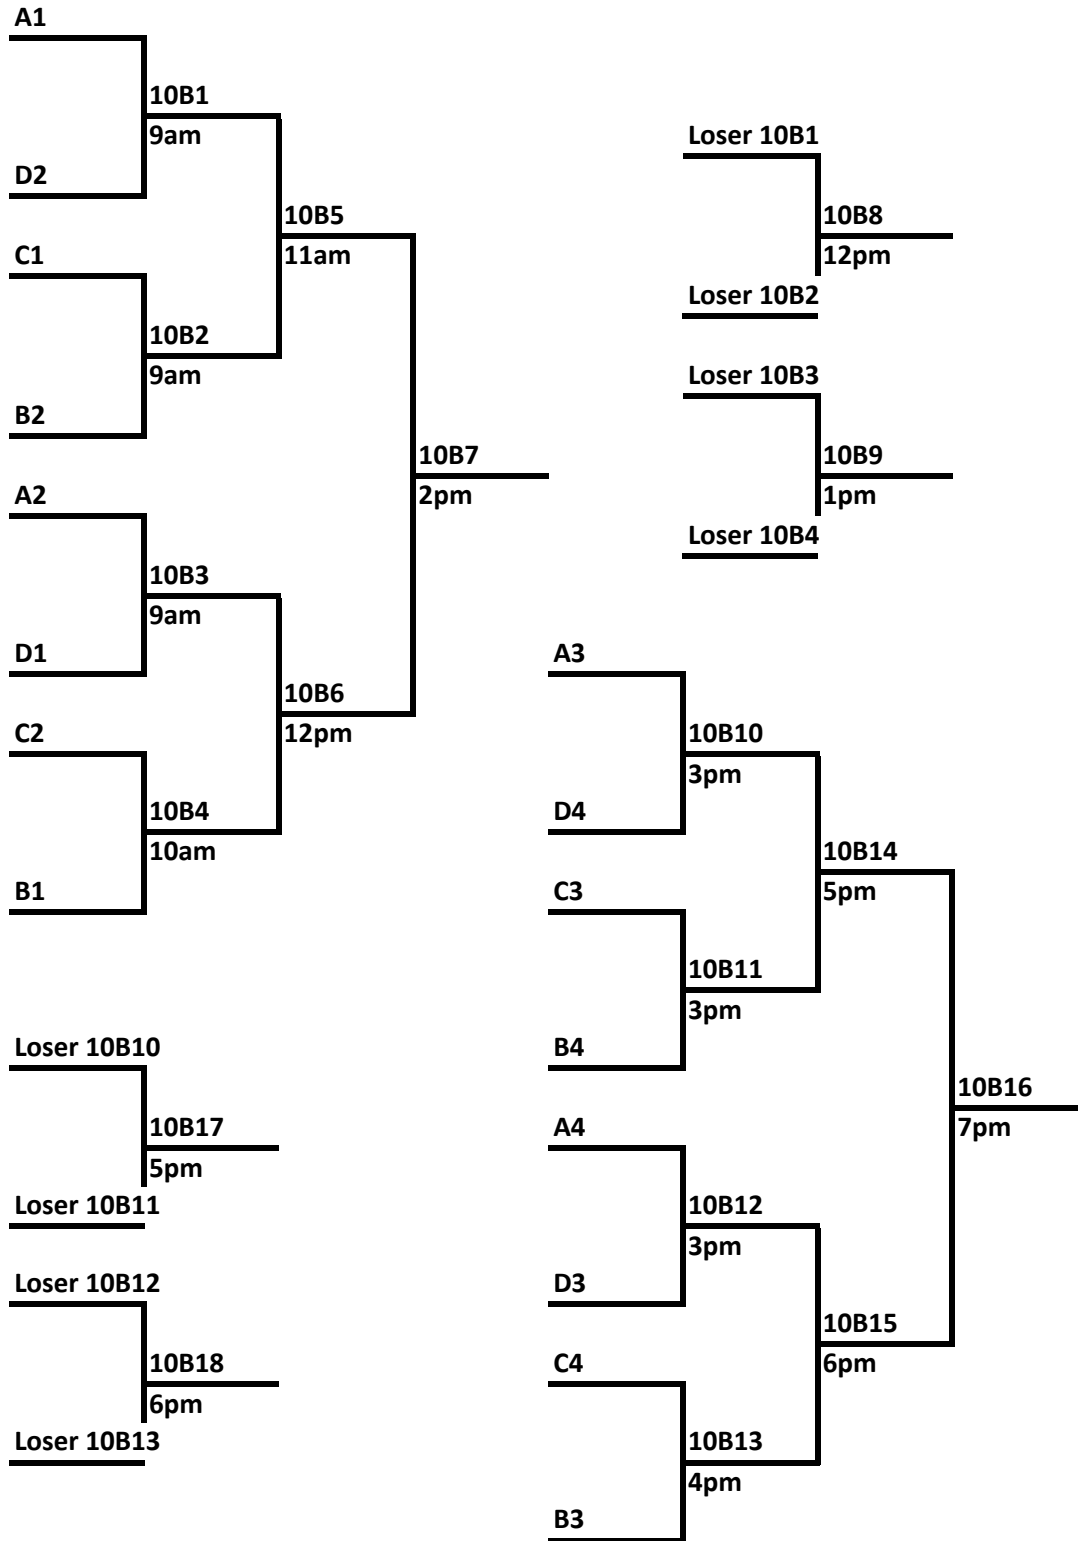

Green Mountain High School

9/10 Boys