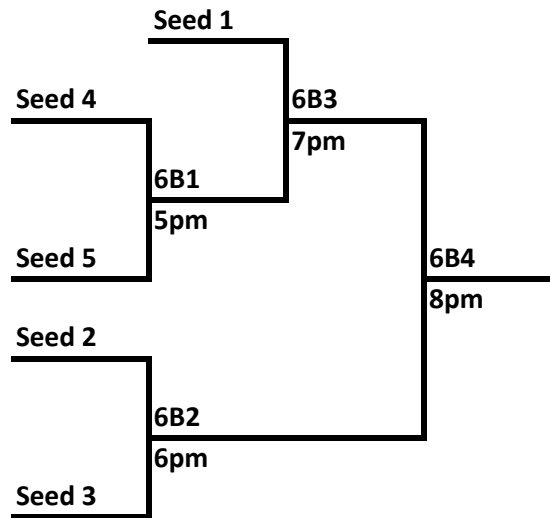

11/12th Grade Girls

Pool C	Wins	Losses
94. Flight 16 Blue		
95. CS Stars		
96. NC Thunder Gr		
97. Fury Black		

Arvada West

11/12 Girls- Lower Seeds Bracket Play

9/10th Grade Girls

Dakota Ridge Brackets

4/5 Boys

6 Boys

5/6 Girls

7/8 Girls

8 Girls

Dakota Ridge Brackets

4/5 Boys

6 Boys

5/6 Girls