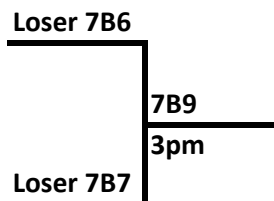

Wheat Ridge Brackets

7th Grade Boys