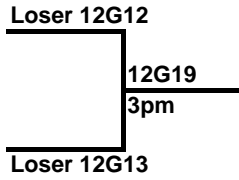

9/10 Girls- Lower Seeds Bracket Games

11/12 Grade Boys- Alameda High School Brackets

Arvada West High School

9/10th Grade Girls

Time	Court 1	
Fri 5/28		
6pm	74v76	open
7pm	75v77	84v85
8pm	94v97	78v79
9pm	76v77	82v85
Sat 5/29		
9am	94v95	80v81
10am	96v97	83v102
11am	74v75	78v80
12pm	94v96	79v81
1pm	74v77	82v83
2pm	95v97	78v81
3pm	75v76	79v80
4pm	95v96	84v83
5pm	open	85v102
6pm	open	82v84
Sun 5/20		
9am	12G10	83v85
10am	12G11	84v102
11am	12G12	open
12pm	12G13	10G1
1pm	12G14	10G2
2pm	12G18	10G3
3pm	12G19	10G4
4pm	12G16	10G6
5pm	12G15	10G7
6pm	12G20	10G5
7pm	12G17	open

Pool A	Wins	Losses
74. CO Premiere		
75. Triple Threat		
76. Shining Stars 15B		
77. Hoopsters Silver		

Pool B	Wins	Losses
78. Shining Stars W		
79. Fury 2013		
80. Above and Bey		
81. CS Stars		

Pool C	Wins	Losses
82. Rage Black		
83. Windsor		
84. Angry Dolphins		
85. Fury 2013 White		
102. Alameda		

11/12th Grade Girls

Pool C	Wins	Losses
94. Flight 16 Blue		
95. CS Stars		
96. NC Thunder Gr		
97. Fury Black		

Arvada West

11/12 Girls- Lower Seeds Bracket Play

9/10th Grade Girls

Dakota Ridge Brackets

4/5 Boys