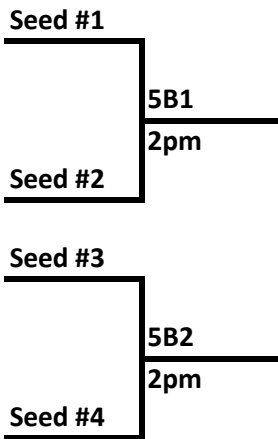

11/12th Grade Girls

Pool C	Wins	Losses
94. Flight 16 Blue		
95. CS Stars		
96. NC Thunder Gr		
97. Fury Black		

Arvada West

11/12 Girls- Lower Seeds Bracket Play

9/10th Grade Girls

Dakota Ridge Brackets

4/5 Boys

6 Boys

5/6 Girls

7/8 Girls

8 Girls

Dakota Ridge Brackets

4/5 Boys

6 Boys

5/6 Girls