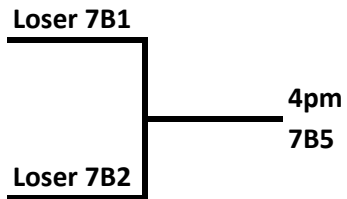

Wheat Ridge Brackets

7th Grade Boys