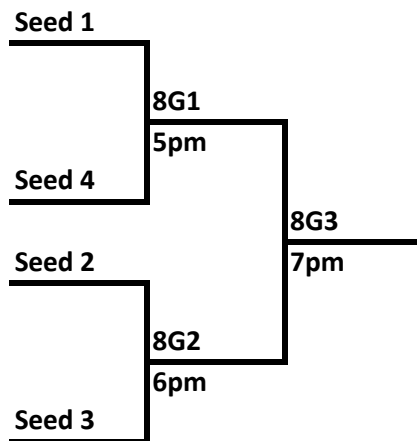

11/12th Grade Girls

Pool C	Wins	Losses
94. Flight 16 Blue		
95. CS Stars		
96. NC Thunder Gr		
97. Fury Black		

Arvada West

11/12 Girls- Lower Seeds Bracket Play

9/10th Grade Girls

Dakota Ridge Brackets

4/5 Boys

6 Boys

5/6 Girls

7/8 Girls

8 Girls

Dakota Ridge Brackets

4/5 Boys

6 Boys

5/6 Girls