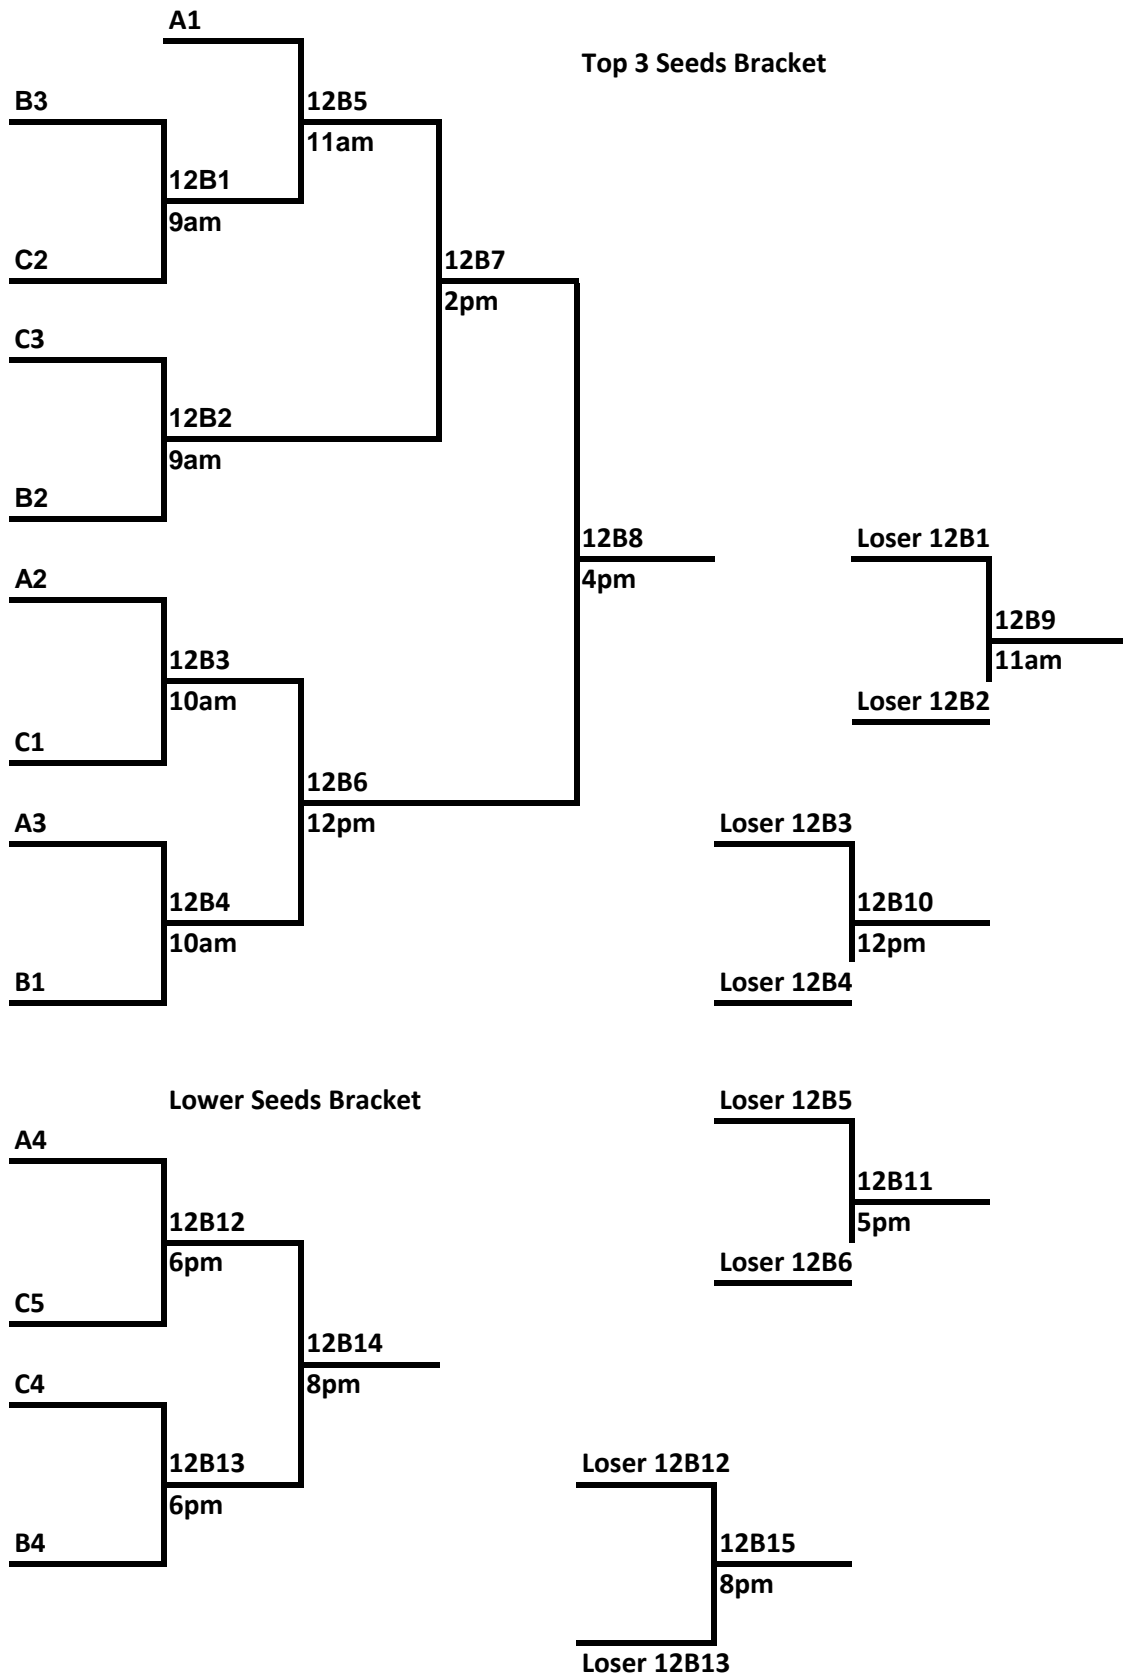

11/12 Grade Boys- Alameda High School Brackets