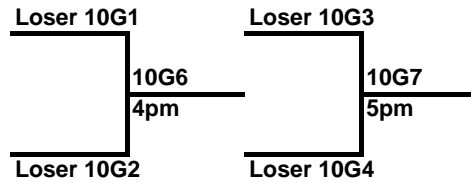

9/10 Girls- Lower Seeds Bracket Games

11/12 Grade Boys- Alameda High School Brackets

Arvada West High School

9/10th Grade Girls

Time	Court 1	
Fri 5/28		
6pm	74v76	open
7pm	75v77	84v85
8pm	94v97	78v79
9pm	76v77	82v85
Sat 5/29		
9am	94v95	80v81
10am	96v97	83v102
11am	74v75	78v80
12pm	94v96	79v81
1pm	74v77	82v83
2pm	95v97	78v81
3pm	75v76	79v80
4pm	95v96	84v83
5pm	open	85v102
6pm	open	82v84
Sun 5/20		
9am	12G10	83v85
10am	12G11	84v102
11am	12G12	open
12pm	12G13	10G1
1pm	12G14	10G2
2pm	12G18	10G3
3pm	12G19	10G4
4pm	12G16	10G6
5pm	12G15	10G7
6pm	12G20	10G5
7pm	12G17	open

11/12th Grade Girls

Pool C	Wins	Losses
94. Flight 16 Blue		
95. CS Stars		
96. NC Thunder Gr		
97. Fury Black		

Arvada West

11/12 Girls- Lower Seeds Bracket Play

9/10th Grade Girls

Dakota Ridge Brackets

4/5 Boys

6 Boys

5/6 Girls

7/8 Girls

8 Girls

Dakota Ridge Brackets

4/5 Boys

6 Boys

5/6 Girls