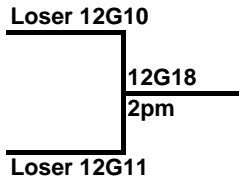

9/10 Girls- Lower Seeds Bracket Games

11/12 Grade Boys- Alameda High School Brackets

Arvada West High School

9/10th Grade Girls

Time	Court 1	
Fri 5/28		
6pm	74v76	open
7pm	75v77	84v85
8pm	94v97	78v79
9pm	76v77	82v85
Sat 5/29		
9am	94v95	80v81
10am	96v97	83v102
11am	74v75	78v80
12pm	94v96	79v81
1pm	74v77	82v83
2pm	95v97	78v81
3pm	75v76	79v80
4pm	95v96	84v83
5pm	open	85v102
6pm	open	82v84
Sun 5/20		
9am	12G10	83v85
10am	12G11	84v102
11am	12G12	open
12pm	12G13	10G1
1pm	12G14	10G2
2pm	12G18	10G3
3pm	12G19	10G4
4pm	12G16	10G6
5pm	12G15	10G7
6pm	12G20	10G5
7pm	12G17	open

Pool A	Wins	Losses
74. CO Premiere		
75. Triple Threat		
76. Shining Stars 15B		
77. Hoopsters Silver		

Pool B	Wins	Losses
78. Shining Stars W		
79. Fury 2013		
80. Above and Bey		
81. CS Stars		

Pool C	Wins	Losses
82. Rage Black		
83. Windsor		
84. Angry Dolphins		
85. Fury 2013 White		
102. Alameda		

11/12th Grade Girls

Pool C	Wins	Losses
94. Flight 16 Blue		
95. CS Stars		
96. NC Thunder Gr		
97. Fury Black		

Arvada West

11/12 Girls- Lower Seeds Bracket Play

9/10th Grade Girls

Dakota Ridge Brackets

4/5 Boys