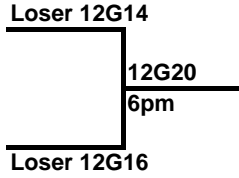

9/10 Girls- Lower Seeds Bracket Games

11/12 Grade Boys- Alameda High School Brackets

Arvada West High School

9/10th Grade Girls

Time	Court 1	
Fri 5/28		
6pm	74v76	open
7pm	75v77	84v85
8pm	94v97	78v79
9pm	76v77	82v85
Sat 5/29		
9am	94v95	80v81
10am	96v97	83v102
11am	74v75	78v80
12pm	94v96	79v81
1pm	74v77	82v83
2pm	95v97	78v81
3pm	75v76	79v80
4pm	95v96	84v83
5pm	open	85v102
6pm	open	82v84
Sun 5/20		
9am	12G10	83v85
10am	12G11	84v102
11am	12G12	open
12pm	12G13	10G1
1pm	12G14	10G2
2pm	12G18	10G3
3pm	12G19	10G4
4pm	12G16	10G6
5pm	12G15	10G7
6pm	12G20	10G5
7pm	12G17	open

Pool A	Wins	Losses
74. CO Premiere		
75. Triple Threat		
76. Shining Stars 15B		
77. Hoopsters Silver		

Pool B	Wins	Losses
78. Shining Stars W		
79. Fury 2013		
80. Above and Bey		
81. CS Stars		

Pool C	Wins	Losses
82. Rage Black		
83. Windsor		
84. Angry Dolphins		
85. Fury 2013 White		
102. Alameda		

11/12th Grade Girls

Pool C	Wins	Losses
94. Flight 16 Blue		
95. CS Stars		
96. NC Thunder Gr		
97. Fury Black		

Arvada West

11/12 Girls- Lower Seeds Bracket Play

9/10th Grade Girls

Dakota Ridge Brackets

4/5 Boys