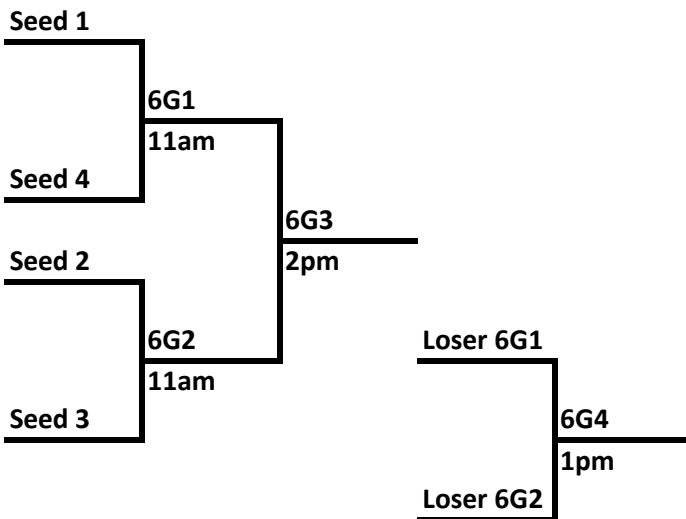

9/10 Girls- Lower Seeds Bracket Games

11/12 Grade Boys- Alameda High School Brackets

Arvada West High School

9/10th Grade Girls

Time	Court 1	
Fri 5/28		
6pm	74v76	open
7pm	75v77	84v85
8pm	94v97	78v79
9pm	76v77	82v85
Sat 5/29		
9am	94v95	80v81
10am	96v97	83v102
11am	74v75	78v80
12pm	94v96	79v81
1pm	74v77	82v83
2pm	95v97	78v81
3pm	75v76	79v80
4pm	95v96	84v83
5pm	open	85v102
6pm	open	82v84
Sun 5/20		
9am	12G10	83v85
10am	12G11	84v102
11am	12G12	open
12pm	12G13	10G1
1pm	12G14	10G2
2pm	12G18	10G3
3pm	12G19	10G4
4pm	12G16	10G6
5pm	12G15	10G7
6pm	12G20	10G5
7pm	12G17	open

11/12th Grade Girls

Pool C	Wins	Losses
94. Flight 16 Blue		
95. CS Stars		
96. NC Thunder Gr		
97. Fury Black		

Arvada West

11/12 Girls- Lower Seeds Bracket Play

9/10th Grade Girls

Dakota Ridge Brackets

4/5 Boys

6 Boys

5/6 Girls

7/8 Girls

8 Girls

Dakota Ridge Brackets

4/5 Boys

6 Boys

5/6 Girls