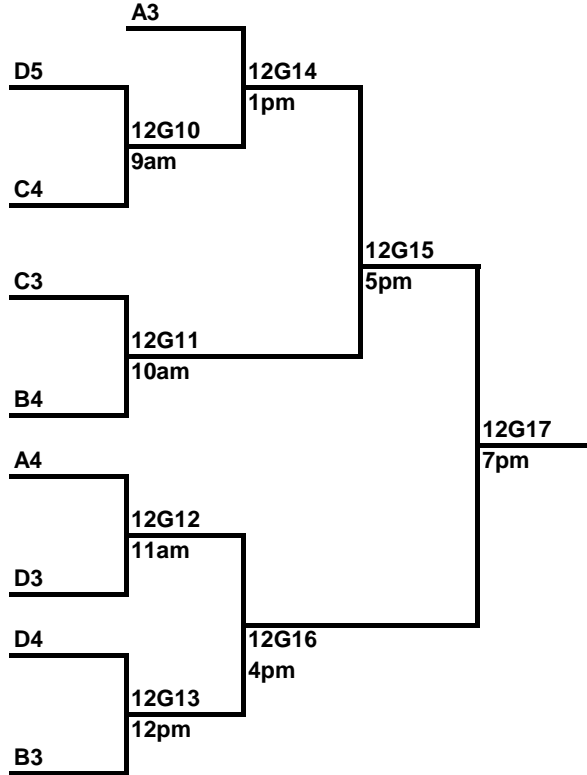

Arvada West

11/12 Girls- Lower Seeds Bracket Play