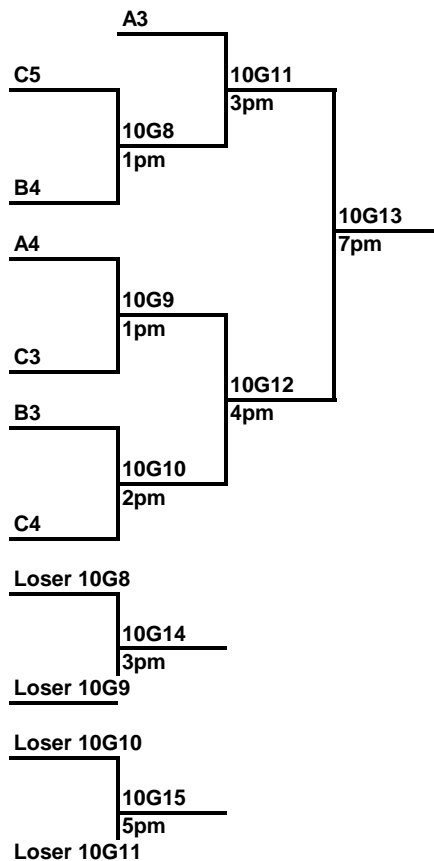

Alameda High School

***Rage Black v Alameda (9/10 girls at 7pm on Fri)

11/12 Grade Boys

Pool A	Wins	Losses
47. Shining Stars 16B		
48. CO Survivors		
49. Ogalalla Nation		
50. CO Rough Riders		

	Time	Court 1	Court 2
Fri 5/28			
	6pm	55v58	57v59
	7pm	82v102	47v48
	8pm	57v58	49v50
	9pm		
Sat 5/29			
	10am	51v52	open
	11am	47v49	48v50
	12pm	51v53	52v54
	1pm	47v50	48v49
	2pm	55v56	58v59
	3pm	51v54	52v53
	4pm	55v57	56v59
	5pm	53v54	open
	6pm	56v57	open
	7pm	55v59	open
	8pm	56v58	open
Sun 5/20	9am	12B1	12B2
	10am	12B3	12B4
	11am	12B5	12B9
	12pm	12B6	12B10
	1pm	10G8	10G9
	2pm	12B7	10G10
	3pm	10G11	10G14
	4pm	12B8	10G12
	5pm	12B11	10G15
	6pm	12B13	12B12
	7pm	10G13	open
	8pm	12B14	12B15

Pool B	Wins	Losses
51. Shining Stars 17B		
52. NC Thunder Gre		
53. Step-Off L-ning		
54. BMHS Varsity		

Pool C	Wins	Losses
55. Shining Stars 17W		
56. NC Thunder Blk		
57. Future Stars		
58. Legacy Varsity		
59. Elite B-ball		

9/10 Girls- Lower Seeds Bracket Games