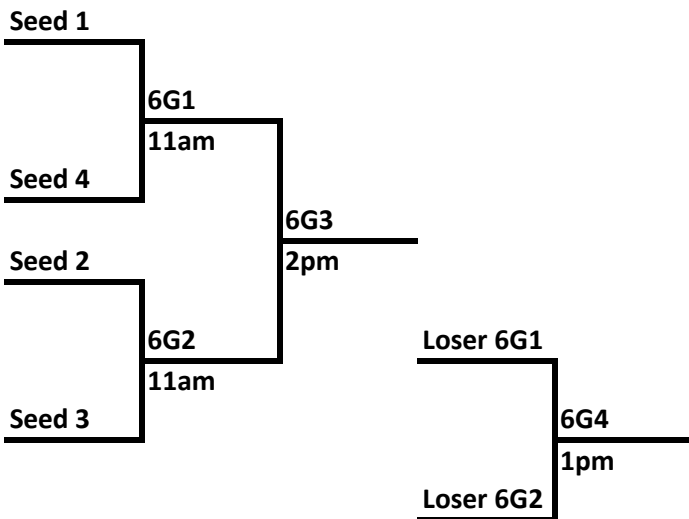

11/12th Grade Girls

Pool C	Wins	Losses
94. Flight 16 Blue		
95. CS Stars		
96. NC Thunder Gr		
97. Fury Black		

Arvada West

11/12 Girls- Lower Seeds Bracket Play

9/10th Grade Girls

Dakota Ridge Brackets

4/5 Boys

6 Boys

5/6 Girls

7/8 Girls

8 Girls

Dakota Ridge Brackets

4/5 Boys

6 Boys

5/6 Girls