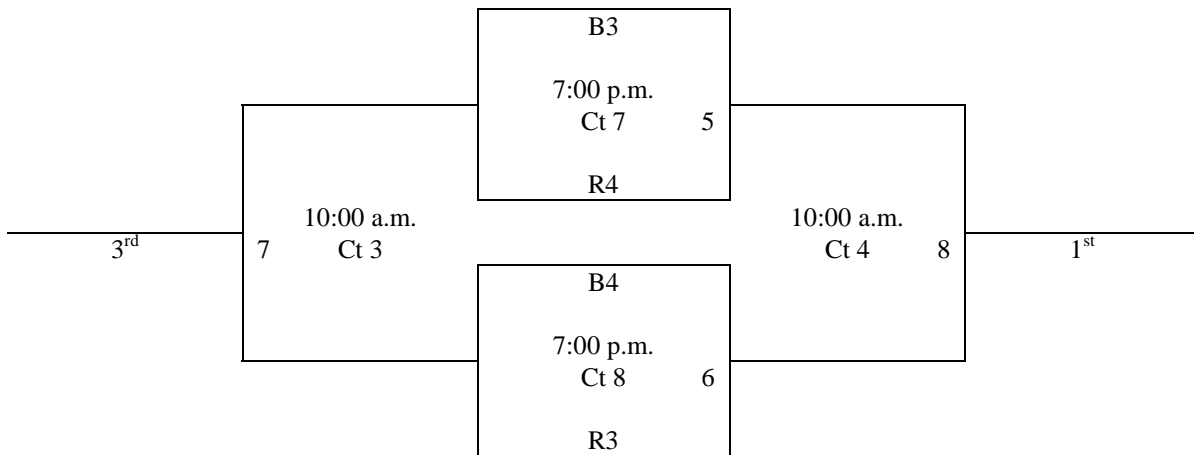

Sunday, May 23

9:00 a.m.	Game 3	Ct 3
9:00 a.m.	Game 4	Ct 4
10:00 a.m.	Game 7	Ct 3
10:00 a.m.	Game 8	Ct 4

8th Grade Girls

Bracket A

Bracket B

MAYB - May Shootout High School Boys

W	L	W	L
E1 – Efusjon-NE E2 – Warriors-NE E3 – OSA		E4– Buffalo Soldiers E5– Prairie Dawgs -SD E6 – TBA	