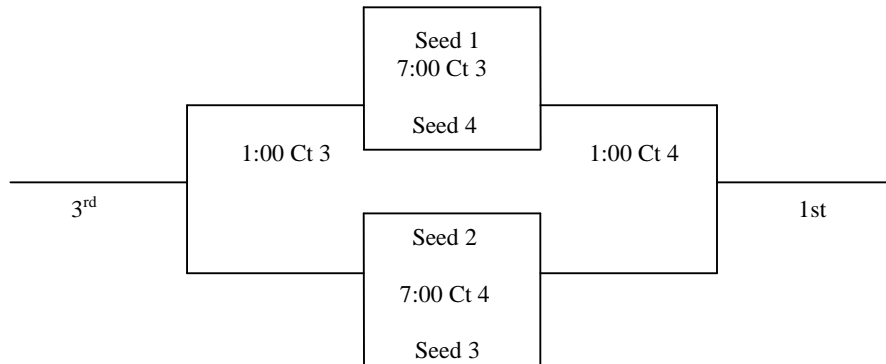

MAYB - May Shootout

7th Grade

Boys

W

L

W

L

C1 – Buffalo Soldiers
C2 – Team Nebraska

C3– OSA
C4– Omaha Heat

*Gym locations subject to change.

Courts #1 - 4   **North High School**
Courts #5 –8   **Omaha Sports Academy**

35th and Ames Street
11726 Stonegate Circle

Friday, May 21

Score

6:00 p.m.   C2-C4   Ct 3

Saturday, May 22

10:00 a.m.   C1-C2   Ct 3
10:00 a.m.   C3-C4   Ct 4
1:00 p.m.   C1-C4   Ct 3
1:00 p.m.   C2-C3   Ct 4
3:00 p.m.   C1-C3   Ct 8
7:00 p.m.   Game 1   Ct 3
7:00 p.m.   Game 2   Ct 4

Sunday, May 23

1:00 p.m.   Game 3   Ct 3
1:00 p.m.   Game 4   Ct 4