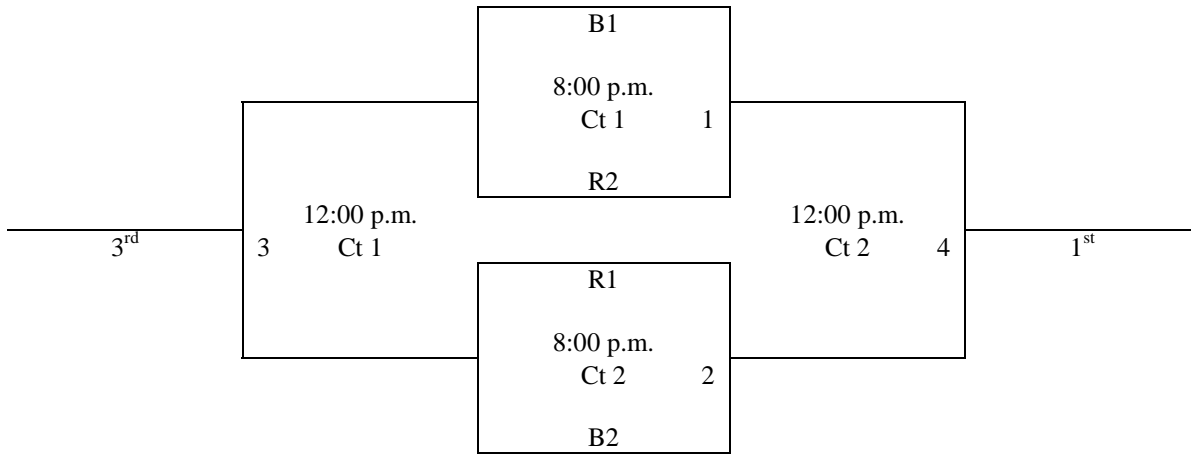

7th Grade Girls

Bracket A