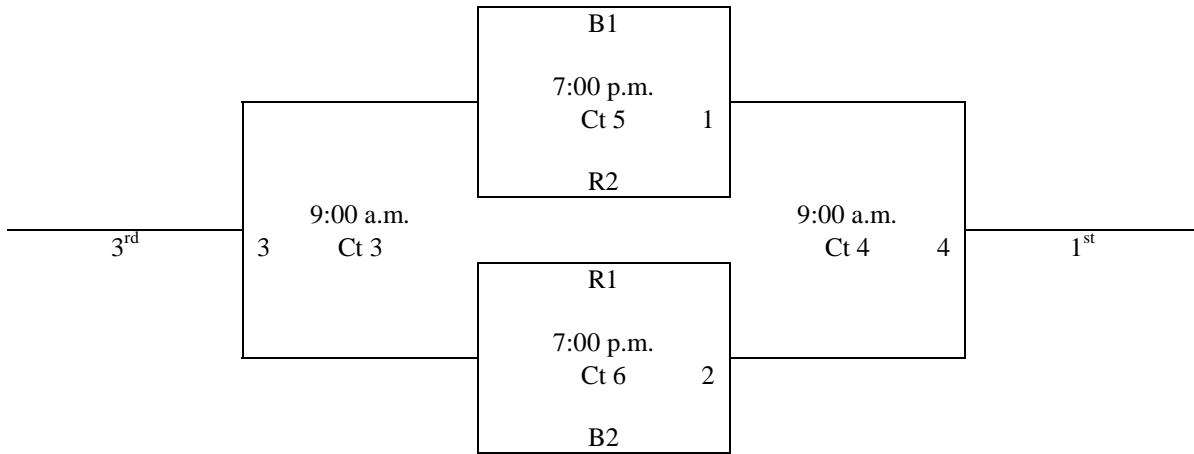

8th Grade Girls

Bracket A