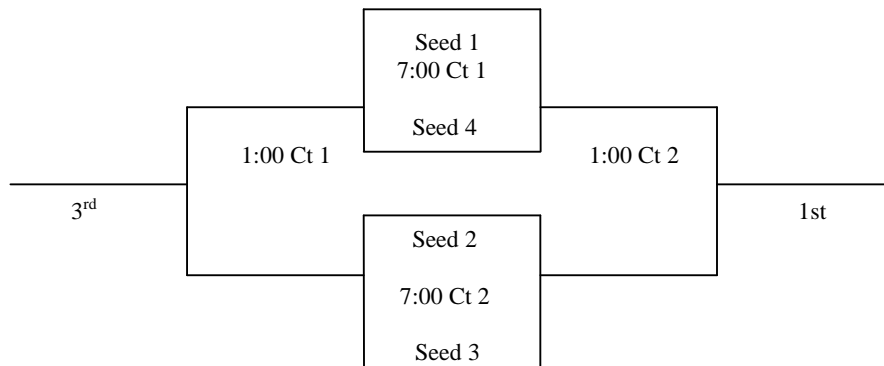

MAYB - May Shootout

5th Grade

Boys

W

L

W

L

A1 – AFES Hoop Crew
A2 – Boys Club

A3– OSA - Black
A4– OSA - White

*Gym locations subject to change.

Courts #1 - 4   **North High School**
Courts #5 –8   **Omaha Sports Academy**

35th and Ames Street
11726 Stonegate Circle

Friday, May 21

Score

6:00 p.m.   A3-A4   Ct 1

Saturday, May 22

10:00 a.m.   A1-A3   Ct 1
10:00 a.m.   A2-A4   Ct 2
1:00 p.m.   A1-A4   Ct 1
1:00 p.m.   A2-A3   Ct 2
3:00 p.m.   A1-A2   Ct 1
7:00 p.m.   Game 1   Ct 1
7:00 p.m.   Game 2   Ct 2

Sunday, May 23

1:00 p.m.   Game 3   Ct 1
1:00 p.m.   Game 4   Ct 2