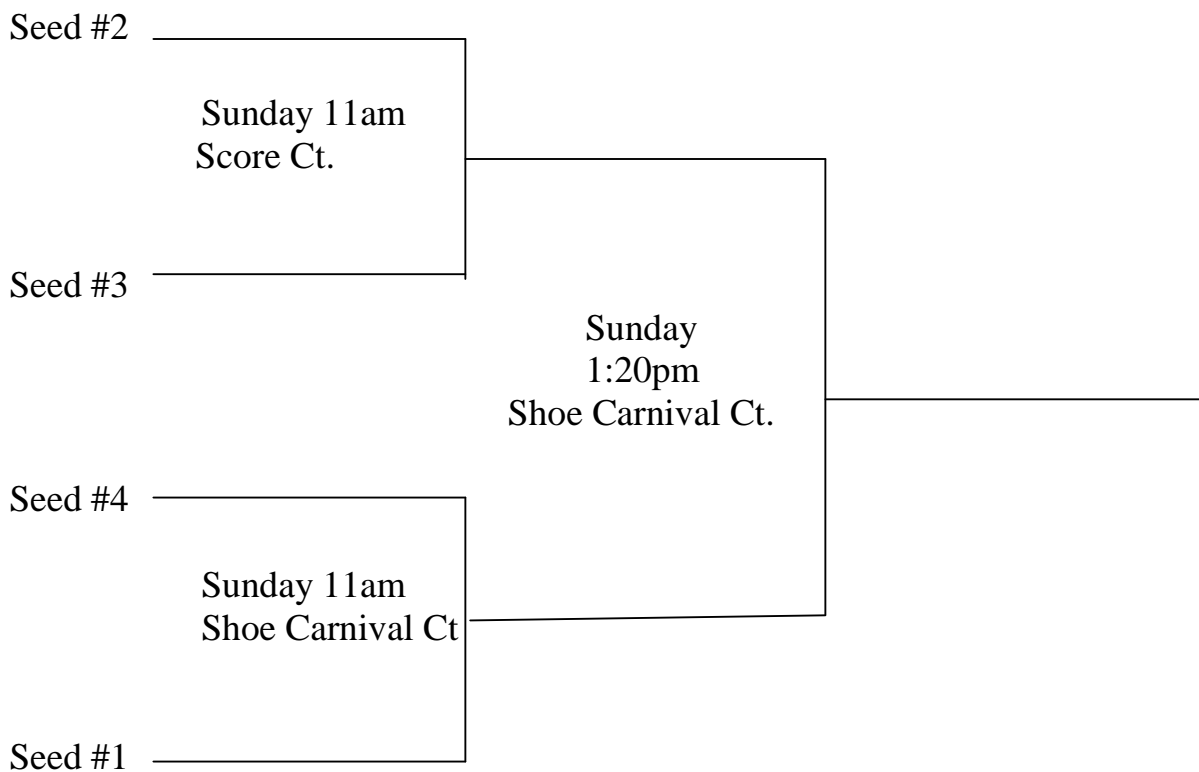

Summer MAYB Tournament

May 22nd – 23rd, 2010

Revised Schedule

Girls 7th - 8th Grade Division

<u>Team Name</u>	<u>Wins</u>	<u>Loses</u>	<u>+/-</u>	<u>Seed</u>
A1. Muhlenberg Co. Raiders	_____	_____	_____	_____
2. Clarksville Lady Soldiers	_____	_____	_____	_____
3. Indiana S.W.I.S.H. u12	_____	_____	_____	_____

Seed #3

Saturday 4:45pm
Shoe Carnival Ct

Seed #2

Saturday 7:10pm
The Score Ct.

Seed #1

Girls High School Grade Division

<i>Team Name</i>	<i>Wins</i>	<i>Loses</i>	<i>+/-</i>	<i>Seed</i>
B1. Indiana Elite-Kessler	_____	_____	_____	_____
2. Kentucky Crush	_____	_____	_____	_____
3. SE Missouri Dynasty	_____	_____	_____	_____
4. Indiana Elite-Oberg	_____	_____	_____	_____
5. Independence Bank Liberty	_____	_____	_____	_____

3rd/4th Place game will be 2:30 on the Shoe Carnival Court

Boys High School Division

<i>Team Name</i>	<i>Wins</i>	<i>Loses</i>	<i>+/-</i>	<i>Seed</i>
C1. Indiana S.W.I.S.H.-Keith	_____	_____	_____	_____
2. Clarksville Soldiers	_____	_____	_____	_____
3. S. Indiana Kings	_____	_____	_____	_____
4. Indiana S.W.I.S.H.-Jesse	_____	_____	_____	_____

3rd/4th Place Game will be 1:20pm on The Score Court

*****Courts will open 30 minutes before the First Game*****

First team listed is the Home team and should wear light jersey

No Outside Food or Drinks can be brought into the gym