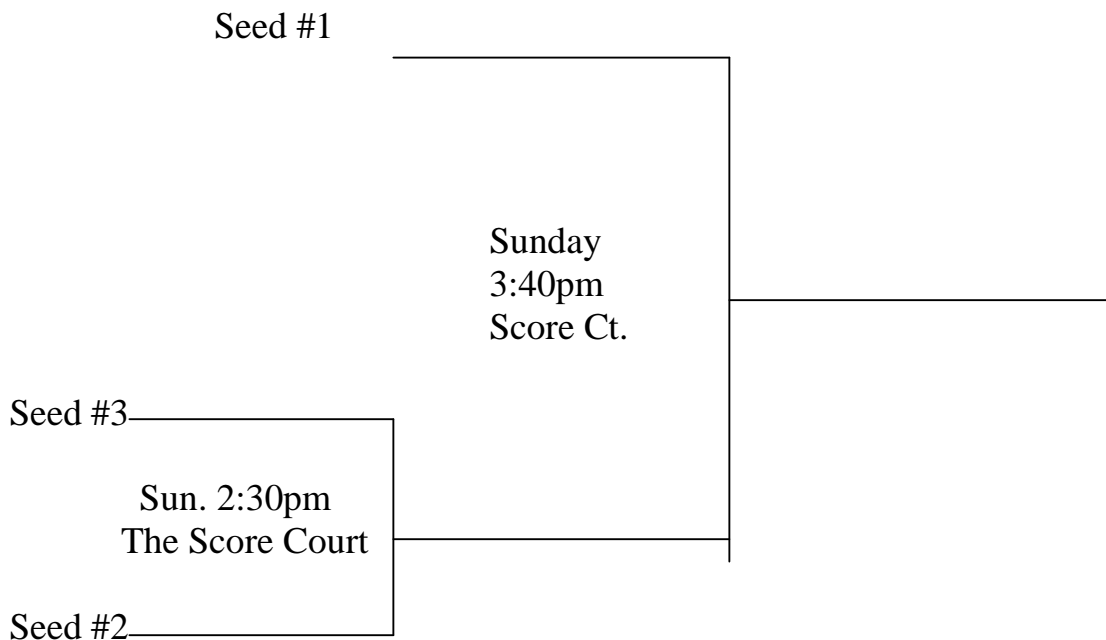

Seed #3

Saturday 4:45pm
Shoe Carnival Ct

Seed #2

Saturday 7:10pm
The Score Ct.

Seed #1

Girls High School Grade Division

<i>Team Name</i>	<i>Wins</i>	<i>Loses</i>	<i>+/-</i>	<i>Seed</i>
B1. Indiana Elite-Kessler	_____	_____	_____	_____
2. Kentucky Crush	_____	_____	_____	_____
3. SE Missouri Dynasty	_____	_____	_____	_____
4. Indiana Elite-Oberg	_____	_____	_____	_____
5. Independence Bank Liberty	_____	_____	_____	_____

3rd/4th Place game will be 2:30 on the Shoe Carnival Court

Boys High School Division

<i>Team Name</i>	<i>Wins</i>	<i>Loses</i>	<i>+/-</i>	<i>Seed</i>
C1. Indiana S.W.I.S.H.-Keith	_____	_____	_____	_____
2. Clarksville Soldiers	_____	_____	_____	_____
3. S. Indiana Kings	_____	_____	_____	_____
4. Indiana S.W.I.S.H.-Jesse	_____	_____	_____	_____

3rd/4th Place Game will be 1:20pm on The Score Court

*****Courts will open 30 minutes before the First Game*****

First team listed is the Home team and should wear light jersey

No Outside Food or Drinks can be brought into the gym