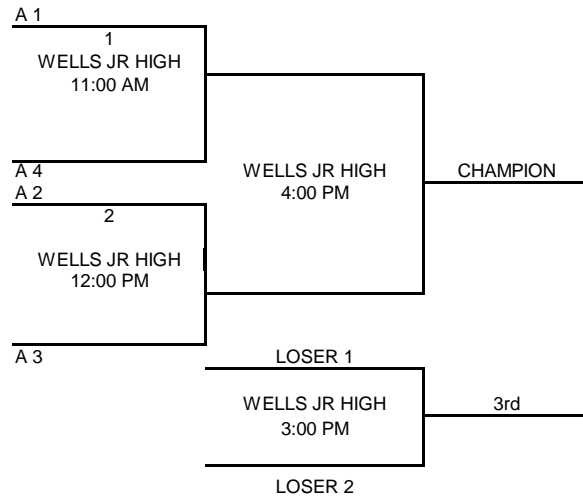

GREENWOOD MAYB 8TH GIRLS

POOL A

POOL B

Team #	Team Name	Teams Played	Team Name	
1	AR FUSION			BOYS CLUB
2	AR HOYAS BLUE			38 HESTER
3	GREENWOOD			HIGH SCH PE GYM
4	AR HOYAS WHITE			440 GARY ST
5				WELLS JR HIGH
6				2411 WELLS DRIVE
Game #	SATURDAY	Home	Visitor	Court
	9:00 AM	1	2 WELLS JR HIGH	H B STEWART ARENA
	10:00 AM	3	4 WELLS JR HIGH	440 GARY ST
	1:00 PM	2	3 WELLS JR HIGH	
	2:00 PM	1	4 WELLS JR HIGH	
	5:00 PM	1	3 WELLS JR HIGH	
	6:00 PM	2	4 WELLS JR HIGH	

BRACKET PLAY SUN

GREENWOOD MAYB

9TH THRU 10TH GIRLS

POOL A

POOL B

Team #	Team Name	Teams Played	Team Name
1	POTEAU LADY BEARS		
2	AR MAVERICKS		
3	GREENWOOD		
4	AR BUTTERFLIES		
5			
6			

Game #	SATURDAY	Home	Visitor	Court
	11:00 AM	1	2	H B ARENA
	12:00 PM	3	4	H B ARENA
	3:00 PM	2	3	H B ARENA
	4:00 PM	1	4	H B ARENA
	7:00 PM	1	3	H B ARENA
	8:00 PM	2	4	H B ARENA

Game #	SATURDAY	Home	Visitor	Court	
	9:00 AM	1	2	H B ARENA	H B STEWART ARENA
	10:00 AM	3	4	H B ARENA	440 GARY ST
	1:00 PM	2	3	H B ARENA	
	2:00 PM	1	4	H B ARENA	
	5:00 PM	1	3	H B ARENA	
	6:00 PM	2	4	H B ARENA	