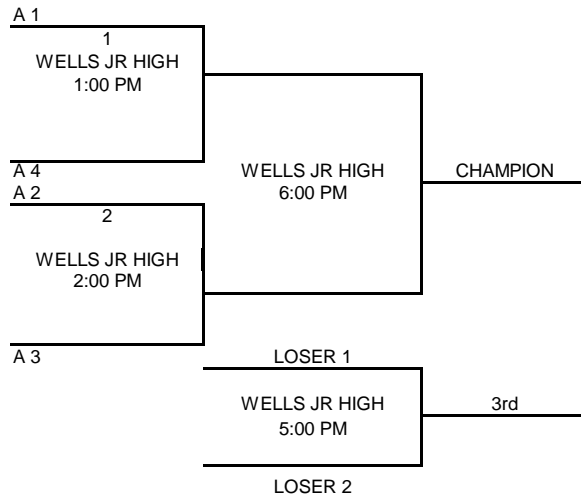

GREENWOOD MAYB 6TH BOYS

POOL A

POOL B

Team #	Team Name	Teams Played	Team Name
1	CHARLESTON		
2	McCURTAIN Bulldogs		
3	AR TIGERS		
4	SAPLPA		
5			
6			

Game #	SATURDAY	Home	Visitor	Court
	11:00 AM	1	2	WELLS JR HIGH
	12:00 PM	3	4	WELLS JR HIGH
	3:00 PM	2	3	WELLS JR HIGH
	4:00 PM	1	4	WELLS JR HIGH
	7:00 PM	1	3	WELLS JR HIGH
	8:00 PM	2	4	WELLS JR HIGH

BOYS CLUB	
38 HESTER	
HIGH SCH PE GYM 440 GARY ST	
WELLS JR HIGH 2411 WELLS DRIVE	
H B STEWART ARENA 440 GARY ST	

BRACKET PLAY SUN