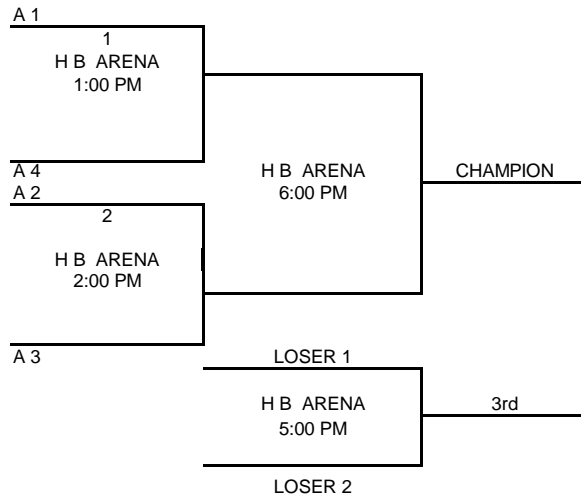

GREENWOOD MAYB 8TH GIRLS

POOL A

POOL B

Team #	Team Name	Teams Played	Team Name	
1	AR FUSION			BOYS CLUB
2	AR HOYAS BLUE			38 HESTER
3	GREENWOOD			HIGH SCH PE GYM
4	AR HOYAS WHITE			440 GARY ST
5				WELLS JR HIGH
6				2411 WELLS DRIVE
Game #	SATURDAY	Home	Visitor	Court
	9:00 AM	1	2 WELLS JR HIGH	H B STEWART ARENA
	10:00 AM	3	4 WELLS JR HIGH	440 GARY ST
	1:00 PM	2	3 WELLS JR HIGH	
	2:00 PM	1	4 WELLS JR HIGH	
	5:00 PM	1	3 WELLS JR HIGH	
	6:00 PM	2	4 WELLS JR HIGH	

BRACKET PLAY SUN

GREENWOOD MAYB

9TH THRU 10TH GIRLS

POOL A

POOL B

Team #	Team Name	Teams Played	Team Name
1	POTEAU LADY BEARS		
2	AR MAVERICKS		
3	GREENWOOD		
4	AR BUTTERFLIES		
5			
6			

Game #	SATURDAY	Home	Visitor	Court
	11:00 AM	1	2	H B ARENA
	12:00 PM	3	4	H B ARENA
	3:00 PM	2	3	H B ARENA
	4:00 PM	1	4	H B ARENA
	7:00 PM	1	3	H B ARENA
	8:00 PM	2	4	H B ARENA

BOYS CLUB
 38 HESTER
 HIGH SCH PE GYM
 440 GARY ST
 WELLS JR HIGH
 2411 WELLS DRIVE
 H B STEWART ARENA
 440 GARY ST

BRACKET PLAY SUN

GREENWOOD MAYB 6TH BOYS

POOL A

POOL B

Team #	Team Name	Teams Played	Team Name
1	CHARLESTON		
2	McCURTAIN Bulldogs		
3	AR TIGERS		
4	SAPLPA		
5			
6			

Game #	SATURDAY	Home	Visitor	Court	
	9:00 AM	1	2	H B ARENA	H B STEWART ARENA
	10:00 AM	3	4	H B ARENA	440 GARY ST
	1:00 PM	2	3	H B ARENA	
	2:00 PM	1	4	H B ARENA	
	5:00 PM	1	3	H B ARENA	
	6:00 PM	2	4	H B ARENA	