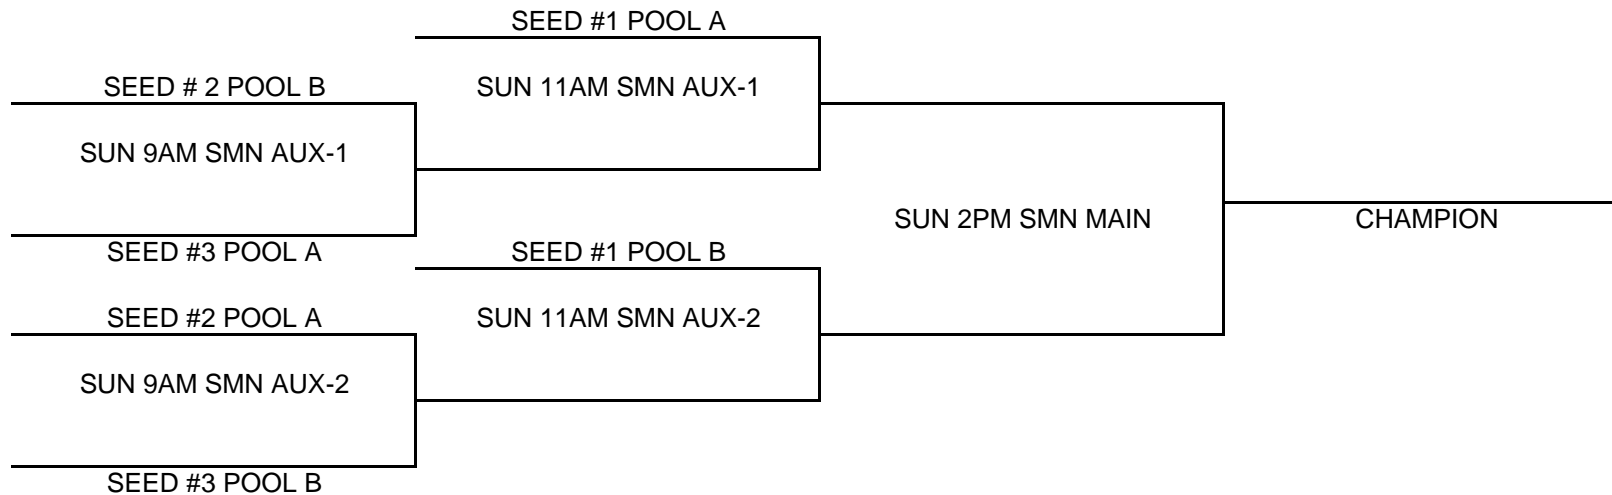

A1	VS	A2	SAT	12PM	SMW AUX-1
B1	VS	B2	SAT	2PM	SMW MAIN
A1	VS	A3	SAT	3PM	SMW AUX-1
B1	VS	B3	SAT	4PM	SMW AUX-1
A2	VS	A3	SAT	5PM	SMW AUX-1
B2	VS	B3	SAT	6PM	SMW AUX-1

CHAMPIONSHIP ROUND

K C PREMIERE / MAYB BASKETBALL TOURNAMENT

9TH / 10TH GRADE GIRLS DIVISION- **REVISED**

POOL A

- (1) KC AND 1
- (2) KS ELITE RED
- (3) LENEXA SIXERS

<u>W</u>	<u>L</u>

POOL B

- (1) KS ELITE WHITE
- (2) KC FORCE
- (3) LADY MAGIC

<u>W</u>	<u>L</u>

POOL PLAY SCHEDULE

A1	VS	A2	SAT	1PM	SMW AUX-2
B1	VS	B2	SAT	4PM	SMW AUX-2
A1	VS	A3	SAT	3PM	SMW AUX-2
B1	VS	B3	SAT	6PM	SMW AUX-2
A2	VS	A3	SAT	5PM	SMW AUX-2
B2	VS	B3	SAT	8PM	SMW MAIN

CHAMPIONSHIP ROUND

KC Premiere/MAYB Basketball Tournament