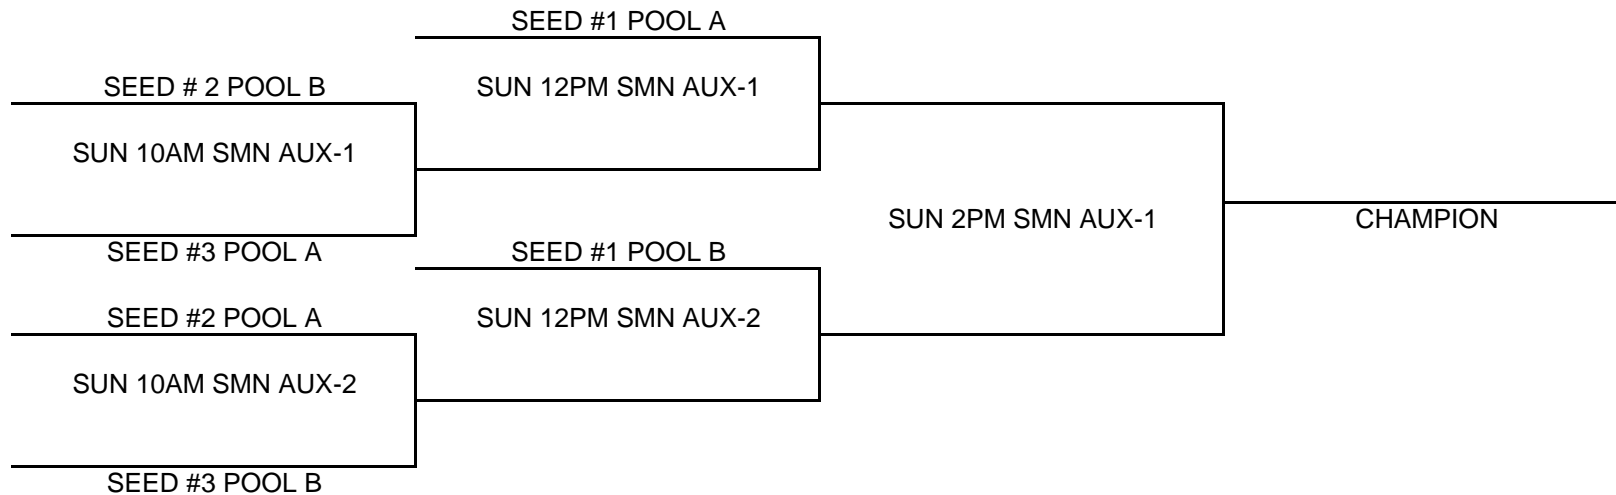

8TH GRADE BOYS DIVISION

POOL A

- (1) KS CAGERS BLUE
- (2) UNITY BB
- (3) COLUMBIA ORANGE

<u>W</u>	<u>L</u>

POOL B

- (1) KC HEAT SELECT
- (2) KC PREMIERE
- (3) KS CAGERS WHITE

<u>W</u>	<u>L</u>

POOL PLAY SCHEDULE

A1	VS	A2	SAT	12PM	SMW AUX-1
B1	VS	B2	SAT	2PM	SMW MAIN
A1	VS	A3	SAT	3PM	SMW AUX-1
B1	VS	B3	SAT	4PM	SMW AUX-1
A2	VS	A3	SAT	5PM	SMW AUX-1
B2	VS	B3	SAT	6PM	SMW AUX-1

CHAMPIONSHIP ROUND

K C PREMIERE / MAYB BASKETBALL TOURNAMENT

9TH / 10TH GRADE GIRLS DIVISION- **REVISED**

POOL A

- (1) KC AND 1
- (2) KS ELITE RED
- (3) LENEXA SIXERS

<u>W</u>	<u>L</u>

POOL B

- (1) KS ELITE WHITE
- (2) KC FORCE
- (3) LADY MAGIC

<u>W</u>	<u>L</u>

POOL PLAY SCHEDULE