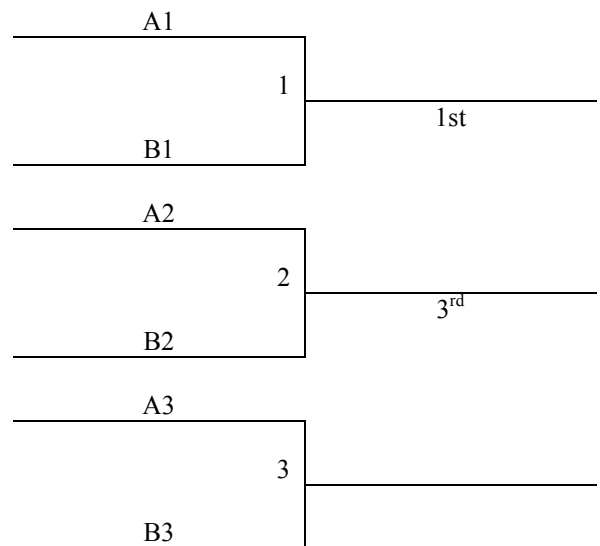

All teams to Bracket Game
Tie Breaker – 2 way – head to head – 3 way – Point Spread +/- 15

Saturday	Ha HS 1	Ha HS 2	Ha MS 1
8:00	-	-	-
9:00	-	-	4-6
10:00	-	-	-
11:00	4-5	-	1-2
12:00	-	-	-
1:00	-	1-3	-
2:00	-	-	-
3:00	2-3	5-6	-
4:00	-	-	-
5:00	-	-	-
6:00	-	-	-
7:00	G1	G2	G3
8:00	-	-	-
9:00	-	-	-

All teams to Bracket Game
Tie Breaker – 2 way – head to head – 3 way – Point Spread +/- 15

Saturday	Ha HS 1	Ha HS 2	Ha MS 1
8:00	-	-	-
9:00	1-3	5-6	-
10:00	-	-	-
11:00	-	4-5	-
12:00	-	-	-
1:00	4-6	-	1-2
2:00	-	-	-
3:00	-	-	2-3
4:00	-	-	-
5:00	G1	G2	G3
6:00	-	-	-
7:00	-	-	-
8:00	-	-	-
9:00	-	-	-