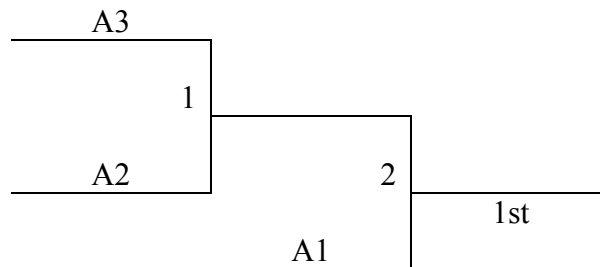

Halstead, KS - MAYB
March 12, 2011
3rd/4th Grade Boys

<u>Pool A</u>	<u>W</u>	<u>L</u>
1. Newton Jr. Railers		
2. Game On Prospects – KS		
3. Halstead		

All teams to bracket
Tie Breaker – 2 way – head to head – 3 way – coin flip

Saturday	Ha MS 2
8:00	-
9:00	1-3
10:00	-
11:00	1-2
12:00	-
1:00	2-3
2:00	-
3:00	G1
4:00	-
5:00	G2
6:00	-
7:00	-
8:00	-
9:00	-

Ha HS 1 and 2 = Halstead High School – 520 W. 6th - Halstead, KS
Ha MS 1 and 2 = Halstead Middle School – 520 W. 6th – Halstead, KS