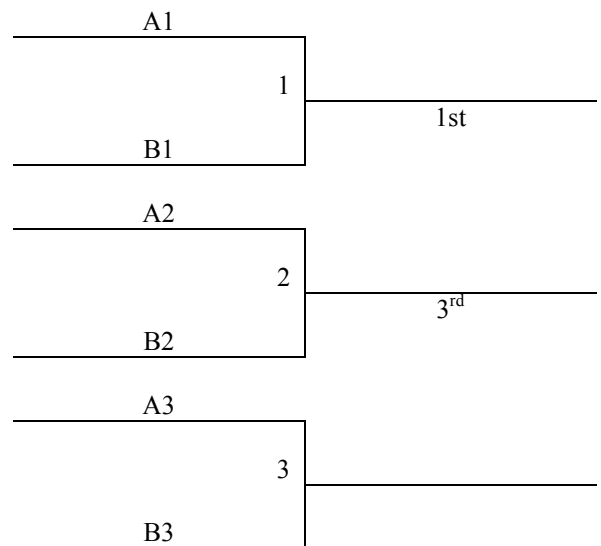

All teams to Bracket Game
Tie Breaker – 2 way – head to head – 3 way – Point Spread +/- 15

Saturday	Ha HS 1	Ha HS 2	Ha MS 1
8:00	-	-	-
9:00	-	-	4-6
10:00	-	-	-
11:00	4-5	-	1-2
12:00	-	-	-
1:00	-	1-3	-
2:00	-	-	-
3:00	2-3	5-6	-
4:00	-	-	-
5:00	-	-	-
6:00	-	-	-
7:00	G1	G2	G3
8:00	-	-	-
9:00	-	-	-