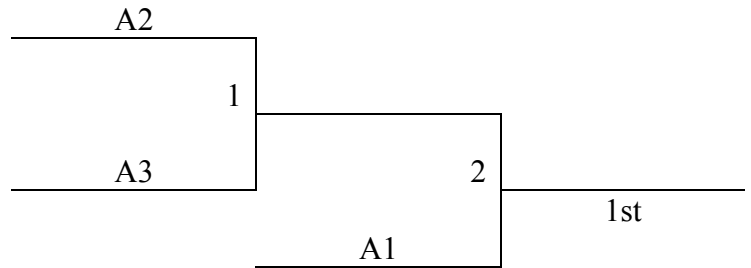

Wichita, KS - MAYB
Nov. 21
Saturday Only
5/6th Grade Boys

Pool A	W	L
1. Andover Stealth – 5th		
2. El Dorado Wildcats – 5 th		
3. Andover Jags – 6 th		

Games played at Circle Middle School in Benton, KS
 Pool Play to Bracket.
 Tie Breaker – coin flip to determine seed

Saturday	Ct. 1	Ct. 2
8:00	-	-
9:00	-	-
10:00	1-2	-
11:00	-	-
12:00	-	-
1:00	1-3	-
2:00	-	-
3:00	2-3	-
4:00	-	-
5:00	-	G1
6:00	-	-
7:00	-	-
8:00	-	-
9:00	G2	-

Games will be played at Circle Middle School, 14697 S.W. 20th St. Benton is located northeast of
 Wichita. Both facilities are in great condition and offer athletes a first class venue.

Round Robin Tournament – Best Record Wins

Tie Breaker – 2 way – head to head

- 3 way - +/- 15 points

Saturday	Ct. 1	Ct. 2
8:00	-	-
9:00	2-3	-
10:00	-	-
11:00	1-2	3-4
12:00	-	-
1:00	-	4-5
2:00	-	-
3:00	-	1-3
4:00	-	2-5
5:00	-	-
6:00	1-4	3-5
7:00	-	-
8:00	1-5	2-4
9:00	-	-