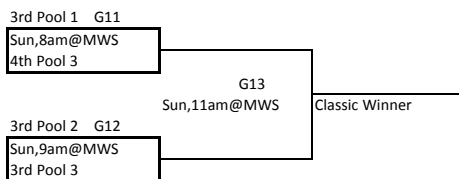

Pool 2	Team	Coach	Won	Loss	Points	Seed
D4	Midwest Select	Dedrick Harrington				
D5	St Louis Heat7	Tony Palm				
D6	PB Mules	Kent Eyler				

Pool 2	Date	Time	Location	Won	Diff	Lost	Diff
D4/D5	Sat	10:00am	MWS				
D4/D6	Sat	3:00pm	CCS				
D5/D6	Sat	7:00pm	CCS				

Pool 3	Team	Coach	Won	Loss	Points	Seed
D7	cPhase Elite	Jim Whitt				
D8	Mid Missouri Heat	Kevin Wyatt				
D9	Dixon Bulldogs	Chris Thiltgen				
D10	Moberly Cyclones	John Oliver				

Round Robin Format

POOL 3	Date	TIME	Location	Won	Diff	Lost	Diff
D7/D8	Sat	8:00am	CCS				
D9/D10	Sat	9:00am	CCS				
D7/D9	Sat	1:00pm	CCS				
D8/D10	Sat	1:00pm	RBH				
D7/D10	Sat	4:00pm	RBH				
D8/D9	Sat	5:00pm	RBH				

Championship Bracket

Classic Bracket

**cPhase/MAYB Winter Basketball Classic - February 12th & 13th, 2011**

**5th/6th Grade Girls**

Revised2 - Feb 10, 2010

Pool E	Team	Coach
E1	Orange5	Logsdon
E2	Macon Tigerettes	Kevin Martin
E3	Jeff City Lady Knights Gold	Kyle Schenewerk