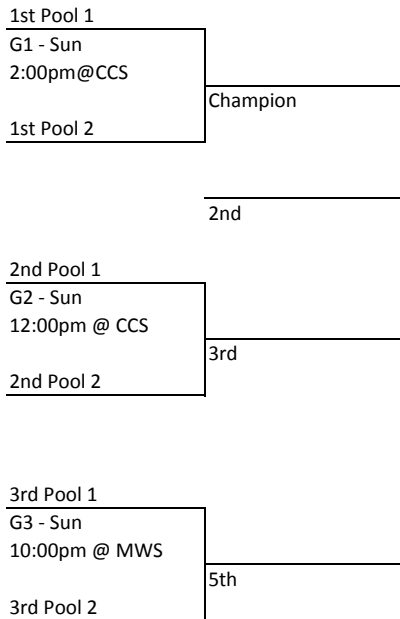

cPhase/MAYB Winter Basketball Classic - February 12th & 13th, 2011

5th-6th Grade Boys Division

Revised2 - Feb 10, 2010

Pool 1	Team	Coach	Won	Loss	Points	Seed
B1	Topeka Hawks	Douglas T. Shima				
B2	Columbia Cavaliers White	Todd Cooper				
B3	Fulton Hornets	Darren Masrk				

Pool 2	Team	Coach	Won	Loss	Points	Seed
B4	Dixon Caveliers	Randy Long				
B5	Columbia Ballerz-Red	Gus Barnes				
B6	Orange	Samuels				

Pool 1	Date	Location	Time	Won	Diff	Lost	Diff
B1/B2	Sat	CCS	12:00pm				
B1/B3	Sat	CCS	2:00pm				
B2/B3	Sat	MWS	6:00pm				

Pool 2	Date	Location	Time	Won	Diff	Lost	Diff
B5/B6	Sat	RBH	8:00am				
B4/B6	Sat	MWS	12:00pm				
B4/B5	Sat	RBH	3:00pm				

Championship Bracket

CC - Columbia Catholic School - 817 Bernadette Dr., Columbia, MO 65203
MWS - Midwest Sports Academy - 1425 E. Boone Industrial Dr. Columbia, MO 65203
Rock Bridge High School - 4303 S. Providence Rd., Columbia, MO 65203
AHL - Alpha Hart Lewis Elementary School, 5801 Arbor Pointe Pkway, Columbia, MO 65203
Tournament Director - Jim Whitt (573)-289-2095