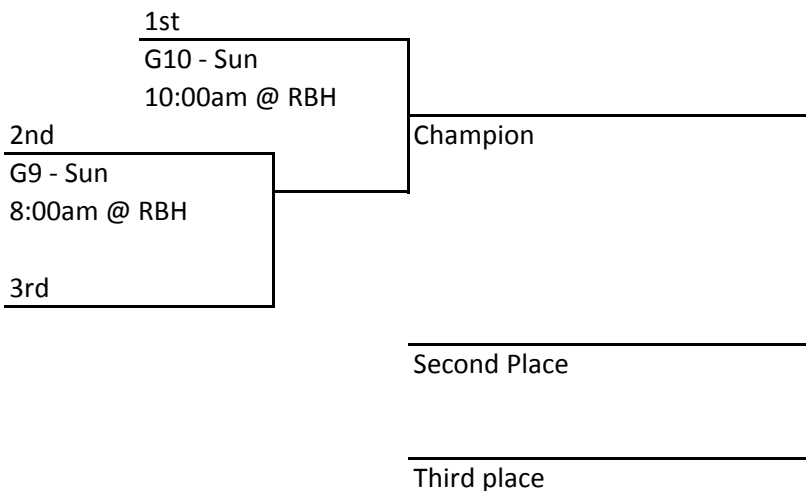

cPhase/MAYB Winter Basketball Classic - February 12th & 13th, 2011

8th Grade Girls

Revised2 - Feb 10, 2010

Pool H	Team	Coach
H1	Fatima Comets - MO	Jen Brooks
H2	Columbia Suns	Briana Fields
H3	cPhase	Aubrey Coleman

Won	Loss	Points	Seed

Pool E	Date	Time	Location
H1/H2	Sat	11:00am	CCS
H1/H3	Sat	2:00pm	RBH
H2/H3	Sat	8:00pm	MWS

Won	Diff	Lost	Diff

Championship Round

CC - Columbia Catholic School - 817 Bernadette Dr., Columbia, MO 65203

MWS - Midwest Sports Academy - 1425 E. Boone Industrial Dr. Columbia, MO 65203

Rock Bridge High School - 4303 S. Providence Rd., Columbia, MO 65203

AHL - Alpha Hart Lewis Elementary School, 5801 Arbor Pointe Pkway, Columbia, MO 65203

Tournament Director - Jim Whitt (573)-289-2095