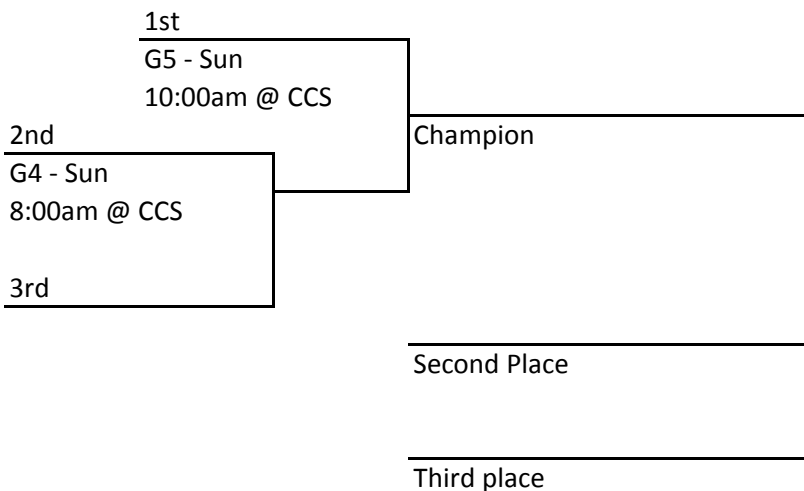

cPhase/MAYB Winter Basketball Classic - February 12th & 13th, 2011

5th/6th Grade Girls

Revised2 - Feb 10, 2010

Pool E	Team	Coach
E1	Orange5	Logsdon
E2	Macon Tigerettes	Kevin Martin
E3	Jeff City Lady Knights Gold	Kyle Schenewerk

Won	Loss	Points	Seed

Pool E	Date	Time	Location
E1/E2	Sat	1:00pm	MWS
E2/E3	Sat	6:00pm	RBH
E1/E3	Sat	8:00pm	RBH

Won	Diff	Lost	Diff

Championship Round

CC - Columbia Catholic School - 817 Bernadette Dr., Columbia, MO 65203
MWS - Midwest Sports Academy - 1425 E. Boone Industrial Dr. Columbia, MO 65203
Rock Bridge High School - 4303 S. Providence Rd., Columbia, MO 65203
AHL - Alpha Hart Lewis Elementary School, 5801 Arbor Pointe Pkway, Columbia, MO 65203
Tournament Director - Jim Whitt (573)-289-2095