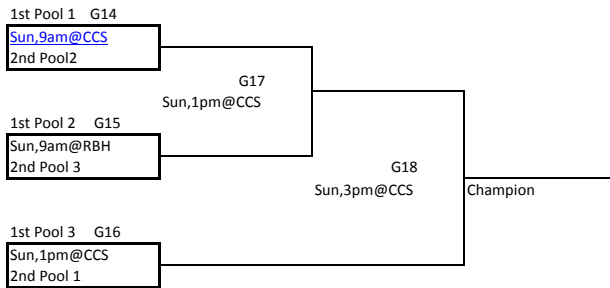

cPhase/MAYB Winter Basketball Classic - February 12th & 13th, 2011

8th Grade Boys Division

Revised2 - Feb 10, 2010

Pool 1	Team	Coach	Won	Loss	Points	Seed
D1	Jeff City Knights	Craig Husting				
D2	Orange	Boddie				
D3	Prairie Home Panthers	Adam Cantrell				

Pool 1	Date	Time	Location	Won	Diff	Lost	Diff
D2/D3	Sat	10:00am	CCS				
D1/D2	Sat	5:00pm	CCS				
D1/D3	Sat	8:00pm	CCS				

Pool 2	Team	Coach	Won	Loss	Points	Seed
D4	Midwest Select	Dedrick Harrington				
D5	St Louis Heat7	Tony Palm				
D6	PB Mules	Kent Eyler				

Pool 2	Date	Time	Location	Won	Diff	Lost	Diff
D4/D5	Sat	10:00am	MWS				
D4/D6	Sat	3:00pm	CCS				
D5/D6	Sat	7:00pm	CCS				

Pool 3	Team	Coach	Won	Loss	Points	Seed
D7	cPhase Elite	Jim Whitt				
D8	Mid Missouri Heat	Kevin Wyatt				
D9	Dixon Bulldogs	Chris Thiltgen				
D10	Moberly Cyclones	John Oliver				

Round Robin Format

POOL 3	Date	TIME	Location	Won	Diff	Lost	Diff
D7/D8	Sat	8:00am	CCS				
D9/D10	Sat	9:00am	CCS				
D7/D9	Sat	1:00pm	CCS				
D8/D10	Sat	1:00pm	RBH				
D7/D10	Sat	4:00pm	RBH				
D8/D9	Sat	5:00pm	RBH				

Championship Bracket