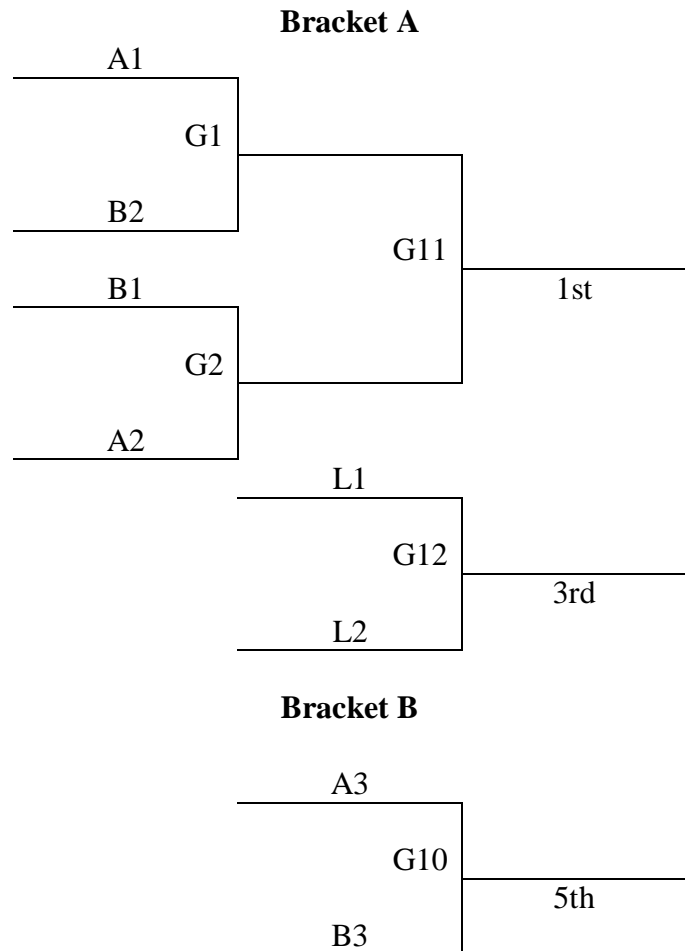

Great Bend, KS – MAYB
Jan. 22-23, 2011
4th/5th Grade Boys

<u>Pool A</u>	<u>W</u>	<u>L</u>	<u>Pool B</u>	<u>W</u>	<u>L</u>
1. Garden City Bullets			4. Hays Jazz		
2. Claflin Wildcats			5. Dodge City Spurs		
3. Barton Twisters			6. Great Bend Falcons		

Top 2 teams in each pool to Bracket A. Others to Bracket B.

Saturday	High S	PAC 1	PAC 2
8:00			2-3
9:00			
10:00		1-2	
11:00			
12:00			4-6
1:00			
2:00			
3:00			4-5
4:00			1-3
5:00			
6:00			
7:00			
8:00		5-6	
Sunday	High S	PAC 1	PAC 2
9:00			G1
10:00			G2
11:00			
12:00			G10
1:00	G11	G12	
2:00			
3:00			
4:00			
5:00			

High School Gym – PAC 1 & PAC 2 Southwest Corner of Campus
19th & Morton

Great Bend, KS - MAYB
Jan. 22-23, 2011
5th Grade Boys

Pool A	W	L
1. McPherson Bullpups		
2. Spearville Winddawgs		
3. Hays Hoopsters		
4. Salina WC Blazers		

All teams to a bracket game
Tie Breaker – 2 way – head to head – 3 way – +/- 15 pts

Saturday	High S	PAC 1	PAC 2
9:00		1-2	
10:00			
11:00		3-4	
12:00			
1:00	1-3		
2:00			
3:00			
4:00		2-4	
5:00			
6:00		2-3	
7:00			
8:00			
9:00			
Sunday	High S	PAC 1	PAC 2
9:00		1-4	
10:00			
11:00			
12:00	G8	G9	
1:00			
2:00			
3:00			
4:00			
5:00			