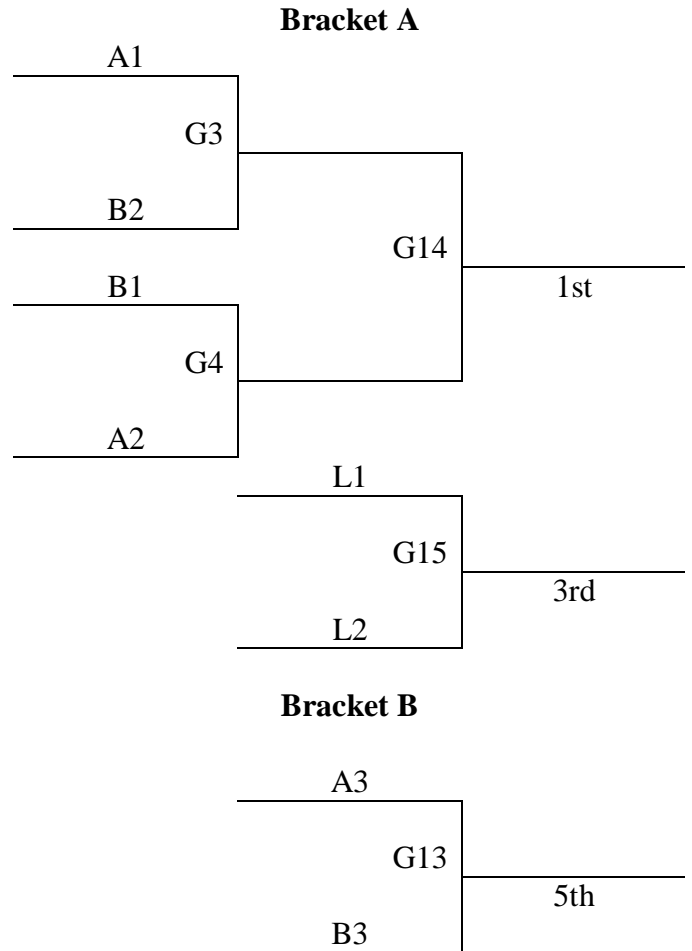

Top 2 teams in each pool to Bracket A. Others to Bracket B.

Saturday	High S	PAC 1	PAC 2
8:00			2-3
9:00			
10:00		1-2	
11:00			
12:00			4-6
1:00			
2:00			
3:00			4-5
4:00			1-3
5:00			
6:00			
7:00			
8:00		5-6	
Sunday	High S	PAC 1	PAC 2
9:00			G1
10:00			G2
11:00			
12:00			G10
1:00	G11	G12	
2:00			
3:00			
4:00			
5:00			

High School Gym – PAC 1 & PAC 2 Southwest Corner of Campus
19th & Morton

Great Bend, KS - MAYB
Jan. 22-23, 2011
5th Grade Boys

Pool A	W	L
1. McPherson Bullpups		
2. Spearville Winddawgs		
3. Hays Hoopsters		
4. Salina WC Blazers		

All teams to a bracket game
Tie Breaker – 2 way – head to head – 3 way – +/- 15 pts

Saturday	High S	PAC 1	PAC 2
9:00		1-2	
10:00			
11:00		3-4	
12:00			
1:00	1-3		
2:00			
3:00			
4:00		2-4	
5:00			
6:00		2-3	
7:00			
8:00			
9:00			
Sunday	High S	PAC 1	PAC 2
9:00		1-4	
10:00			
11:00			
12:00	G8	G9	
1:00			
2:00			
3:00			
4:00			
5:00			

Top 2 teams in each pool to Bracket A. Others to Bracket B.

Saturday	High S	PAC 1	PAC 2
9:00			
10:00			
11:00	2-3		
12:00		5-6	
1:00			
2:00			1-3
3:00		4-5	
4:00			
5:00			
6:00			1-2
7:00		4-6	
8:00			
9:00			
Sunday	High S	PAC 1	PAC 2
9:00			
10:00	G3	G4	
11:00			
12:00			
1:00			G13
2:00	G14	G15	
3:00			
4:00			
5:00			