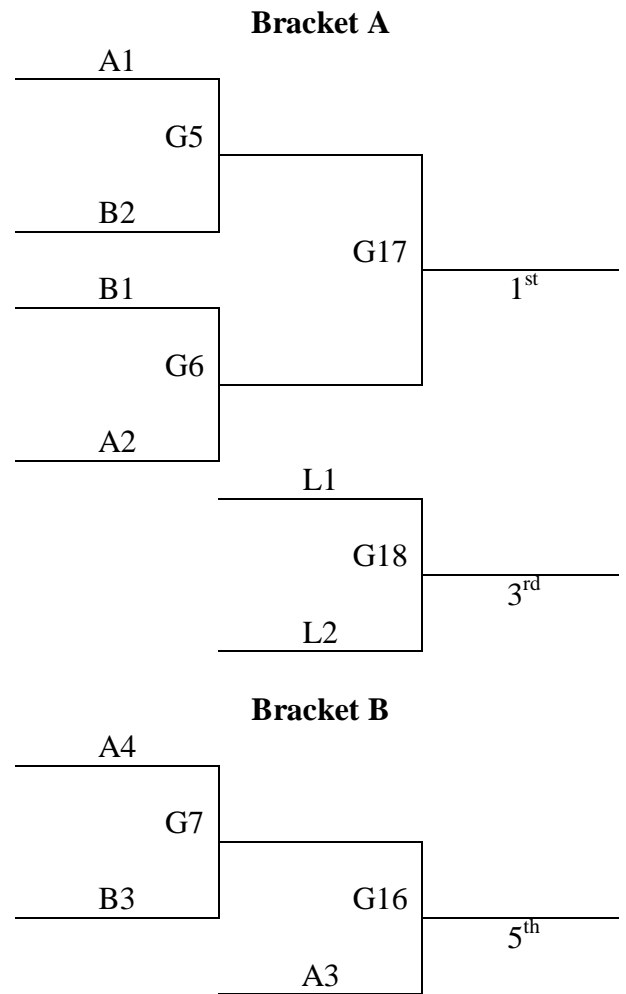

Top 2 teams in each pool to Bracket A. Others to Bracket B.

Saturday	High S	PAC 1	PAC 2
8:00			2-3
9:00			
10:00		1-2	
11:00			
12:00			4-6
1:00			
2:00			
3:00			4-5
4:00			1-3
5:00			
6:00			
7:00			
8:00		5-6	
Sunday	High S	PAC 1	PAC 2
9:00			G1
10:00			G2
11:00			
12:00			G10
1:00	G11	G12	
2:00			
3:00			
4:00			
5:00			

All teams to a bracket game
Tie Breaker – 2 way – head to head – 3 way – +/- 15 pts

Saturday	High S	PAC 1	PAC 2
9:00		1-2	
10:00			
11:00		3-4	
12:00			
1:00	1-3		
2:00			
3:00			
4:00		2-4	
5:00			
6:00		2-3	
7:00			
8:00			
9:00			
Sunday	High S	PAC 1	PAC 2
9:00		1-4	
10:00			
11:00			
12:00	G8	G9	
1:00			
2:00			
3:00			
4:00			
5:00			

Top 2 teams in each pool to Bracket A. Others to Bracket B.

Saturday	High S	PAC 1	PAC 2
9:00			
10:00			
11:00	2-3		
12:00		5-6	
1:00			
2:00			1-3
3:00		4-5	
4:00			
5:00			
6:00			1-2
7:00		4-6	
8:00			
9:00			
Sunday	High S	PAC 1	PAC 2
9:00			
10:00	G3	G4	
11:00			
12:00			
1:00			G13
2:00	G14	G15	
3:00			
4:00			
5:00			

Top 2 teams in each pool to Bracket A. Others to Bracket B.
Tie Breaker – 2 way – head to head, 3 way – +/- 15 pts

Saturday	High S	PAC 1	PAC 2	
9:00	5-6		2-3	
10:00	1-4			
11:00				
12:00	5-7			
1:00				
2:00	1-3	2-4		
3:00	6-7			
4:00				
5:00				
6:00	3-4			
7:00				
8:00				
9:00				
Sunday	High S	PAC 1	PAC 2	
9:00	1-2			
10:00				
11:00	G5	G6	G7	
12:00				
1:00				
2:00			G16	
3:00	G17	G18		
4:00				
5:00				