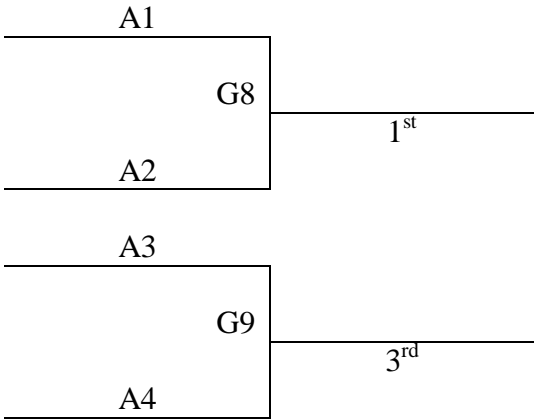

Top 2 teams in each pool to Bracket A. Others to Bracket B.

Saturday	High S	PAC 1	PAC 2
8:00			2-3
9:00			
10:00		1-2	
11:00			
12:00			4-6
1:00			
2:00			
3:00			4-5
4:00			1-3
5:00			
6:00			
7:00			
8:00		5-6	
Sunday	High S	PAC 1	PAC 2
9:00			G1
10:00			G2
11:00			
12:00			G10
1:00	G11	G12	
2:00			
3:00			
4:00			
5:00			

All teams to a bracket game
Tie Breaker – 2 way – head to head – 3 way – +/- 15 pts

Saturday	High S	PAC 1	PAC 2
9:00		1-2	
10:00			
11:00		3-4	
12:00			
1:00	1-3		
2:00			
3:00			
4:00		2-4	
5:00			
6:00		2-3	
7:00			
8:00			
9:00			
Sunday	High S	PAC 1	PAC 2
9:00		1-4	
10:00			
11:00			
12:00	G8	G9	
1:00			
2:00			
3:00			
4:00			
5:00			