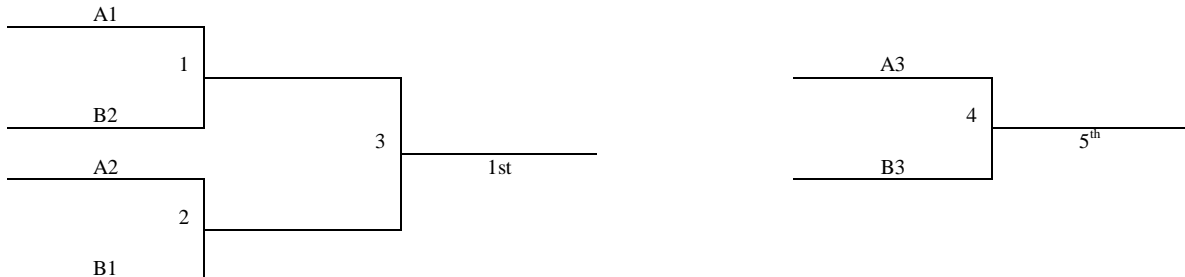

**CourtTyme Basketball/MAYB
New Years Basketball Tournament
5th Grade Boys
Games played at Circle Middle School in Benton, KS
14697 SW 20th St. Benton, KS 67017**

REVISED 1/10

	<u>W</u>	<u>L</u>		<u>W</u>	<u>L</u>
1. Wichita Chaos			4. Ark City Dawgs		
2. Windfield Vikings			5. Wichita Heat		
3. Mulvane Wildcats- Black			6. Circle Swish		

	<u>CMS-1</u>	<u>CMS-2</u>
<u>Sat</u>		
8:00	1-3	4-6
9:00	--	--
10:00	2-3	4-5
11:00	--	--
12:00	--	--
1:00	--	1-2
2:00	--	--
3:00	--	--
4:00	--	--
5:00	--	--
6:00	--	--
7:00	--	5-6
8:00	--	--
9:00	--	--

<u>Sun</u>		
8:00	--	--
9:00	--	G4
10:00	--	--
11:00	--	--
12:00	--	--
1:00	--	--
2:00	--	G2
3:00	--	G1
4:15	--	G3