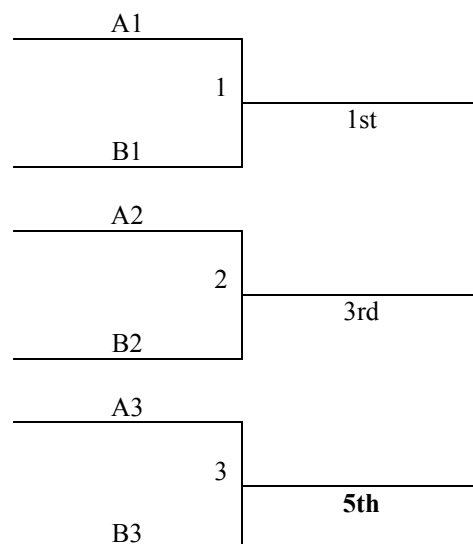

Seed from Pool will determine seed of bracket game
Tie Breaker – 2 way – head to head – 3 way – +/- 15 points

Saturday	SCHS 1	SCHS 2	Lakewood 1	Lakewood 2
8:00	-	-	-	-
9:00	-	-	-	-
10:00	-	-	-	-
11:00	-	-	-	-
12:00	-	-	-	-
1:00	-	-	-	-
2:00	2-3	4-5	-	-
3:00	-	-	-	-
4:00	-	-	1-2	4-6
5:00	-	-	-	-
6:00	-	1-3	-	-
7:00	-	-	-	5-6
8:00	-	-	-	-
9:00	G1	G2	-	G3

Saturday Only Tournament

Seed from Pool will determine seed of bracket game
Tie Breaker – 2 way – head to head – 3 way – +/- 15 points

Saturday	SCHS 1	SCHS 2	Lakewood 1	Lakewood 2
8:00	-	-	-	-
9:00	-	-	-	-
10:00	-	1-2	-	-
11:00	-	-	-	-
12:00	-	-	-	-
1:00	-	4-6	-	-
2:00	-	-	-	-
3:00	-	-	-	-
4:00	1-3	4-5	-	-
5:00	-	-	-	-
6:00	-	-	2-3	5-6
7:00	-	-	G1	-
8:00	-	-	G2	-
9:00	-	-	G3	-

Saturday Only Tournament

Top 3 teams from each pool will get a bracket game
Seed from Pool will determine seed of bracket game
Tie Breaker – 2 way – head to head – 3 way – +/- 15 points

Saturday	SCHS 1	SCHS 2	Lakewood 1	Lakewood 2
8:00	-	-	-	-
9:00	1-2	5-6	-	-
10:00	3-4	-	-	-
11:00	-	-	-	-
12:00	1-3	2-4	-	-
1:00	5-7	-	-	-
2:00	-	-	-	-
3:00	-	-	-	-
4:00	-	-	-	-
5:00	-	-	1-4	2-3
6:00	6-7	-	-	-
7:00	-	-	-	-
8:00	G1	G2	-	G3
9:00	-	-	-	-