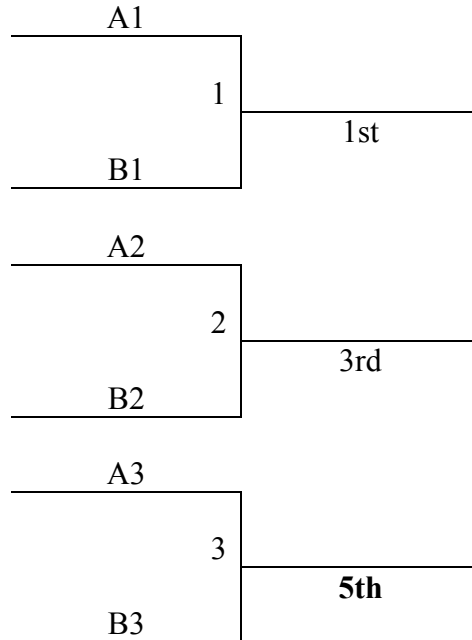

Sunday Only Tournament

Round Robin Tournament

Tie Breaker – 2 way – head to head – 3 way – +/- 15 pts

Sunday	SCHS 1	SCHS 2
8:00	-	-
9:00	-	-
10:00	1-2	3-4
11:00	-	-
12:00	1-3	2-4
1:00	-	-
2:00	1-4	2-3
3:00	-	-
4:00	-	-
5:00	-	-

Sunday Only Tournament

Seed from Pool will determine seed of bracket game
Tie Breaker – 2 way – head to head – 3 way – +/- 15 points

Sunday	SCHS 1	SCHS 2
8:00	-	-
9:00	1-2	4-6
10:00	-	-
11:00	4-5	1-3
12:00	-	-
1:00	2-3	5-6
2:00	-	-
3:00	G2	G3
4:00	G1	-
5:00	-	-