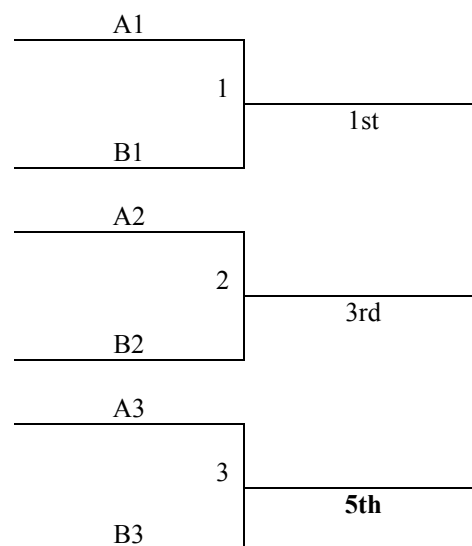

Seed from Pool will determine seed of bracket game
Tie Breaker – 2 way – head to head – 3 way – +/- 15 points

Saturday	SCHS 1	SCHS 2	Lakewood 1	Lakewood 2
8:00	-	-	-	-
9:00	-	-	-	-
10:00	-	-	-	-
11:00	-	-	-	-
12:00	-	-	-	-
1:00	-	-	-	-
2:00	2-3	4-5	-	-
3:00	-	-	-	-
4:00	-	-	1-2	4-6
5:00	-	-	-	-
6:00	-	1-3	-	-
7:00	-	-	-	5-6
8:00	-	-	-	-
9:00	G1	G2	-	G3

Saturday Only Tournament

Seed from Pool will determine seed of bracket game
Tie Breaker – 2 way – head to head – 3 way – +/- 15 points

Saturday	SCHS 1	SCHS 2	Lakewood 1	Lakewood 2
8:00	-	-	-	-
9:00	-	-	-	-
10:00	-	1-2	-	-
11:00	-	-	-	-
12:00	-	-	-	-
1:00	-	4-6	-	-
2:00	-	-	-	-
3:00	-	-	-	-
4:00	1-3	4-5	-	-
5:00	-	-	-	-
6:00	-	-	2-3	5-6
7:00	-	-	G1	-
8:00	-	-	G2	-
9:00	-	-	G3	-