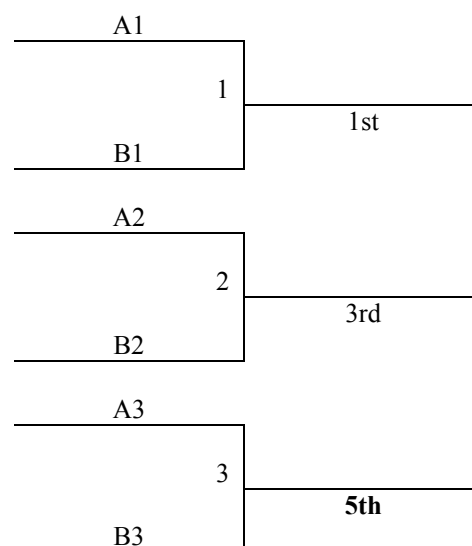

Seed from Pool will determine seed of bracket game
Tie Breaker – 2 way – head to head – 3 way – +/- 15 points

Saturday	SCHS 1	SCHS 2	Lakewood 1	Lakewood 2
8:00	-	-	-	-
9:00	-	-	-	-
10:00	-	-	-	-
11:00	-	-	-	-
12:00	-	-	-	-
1:00	-	-	-	-
2:00	2-3	4-5	-	-
3:00	-	-	-	-
4:00	-	-	1-2	4-6
5:00	-	-	-	-
6:00	-	1-3	-	-
7:00	-	-	-	5-6
8:00	-	-	-	-
9:00	G1	G2	-	G3

Salina Central High School
650 E. Crawford St. – Salina, KS 67401

Lakewood Middle School
1135 E Lakewood Circle – Salina, KS 67401

Salina, KS - MAYB
January 15-16, 2011
5th Grade Boys

<u>Pool A</u>	<u>W</u>	<u>L</u>	<u>Pool B</u>	<u>W</u>	<u>L</u>
1. McPherson Bullpups			4. WCS Press		
2. Salina Heat			5. Hays Jazz		
3. Garden City Bullets			6. McPherson Pups		

Saturday Only Tournament

Seed from Pool will determine seed of bracket game
Tie Breaker – 2 way – head to head – 3 way – +/- 15 points

Saturday	SCHS 1	SCHS 2	Lakewood 1	Lakewood 2
8:00	-	-	-	-
9:00	-	-	-	-
10:00	-	1-2	-	-
11:00	-	-	-	-
12:00	-	-	-	-
1:00	-	4-6	-	-
2:00	-	-	-	-
3:00	-	-	-	-
4:00	1-3	4-5	-	-
5:00	-	-	-	-
6:00	-	-	2-3	5-6
7:00	-	-	G1	-
8:00	-	-	G2	-
9:00	-	-	G3	-