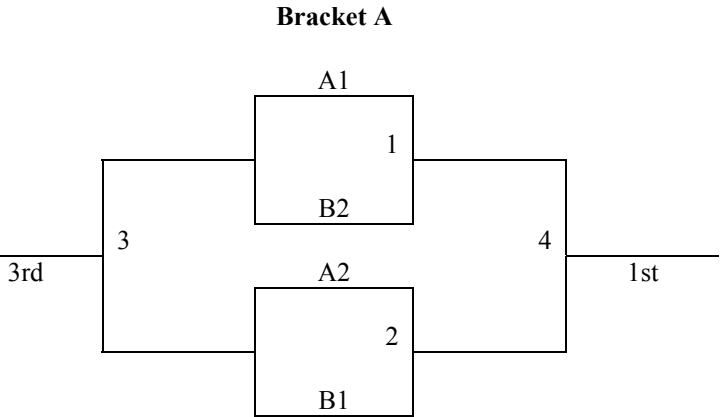

MAYB –Halstead, KS
March 15-16, 2008
5th/6th Grade Boys

Pool A	W	L	Pool B	W	L
1. Douglass Ballers			5. Islanders – WA		
2. Mid Kansas Heat			6. Salina Steelers		
3. Northwest KS Mustangs			7. Newton Jr. Railers – Black		
4. St. John Tigers			8. Great Bend Panthers 2		

Top 2 teams in each pool to Bracket A, bottom 2 teams in each pool to Consolation game.
Games played Halstead High School in Halstead, KS.

Saturday	HHS 1	HHS 2
8:00	--	--
9:00	1-2	5-7
10:00	3-4	6-8
11:00	--	--
12:00	--	--
1:00	--	--
2:00	--	--
3:00	5-6	7-8
4:00	--	--
5:00	1-3	2-4
6:00	--	--
7:00	--	--
8:00	5-8	6-7
9:00	1-4	2-3
Sunday		
8:00	G5	G6
9:00	--	--
10:00	G1	G2
11:00	--	--
12:00	--	--
1:00	--	G7
2:00	G4	G3
3:00	--	--
4:00	--	--
5:00	--	--

Halstead High School – 520 W. 6th, Halstead, KS

Take Highway 50 exit west from I-135. Take the Halstead exit by the cemetery. This road becomes Halstead Main Street. Stay on Main until 4 way stop. Turn West on 6th St. at the 4 way stop. You will see the schools on the south side of the road.