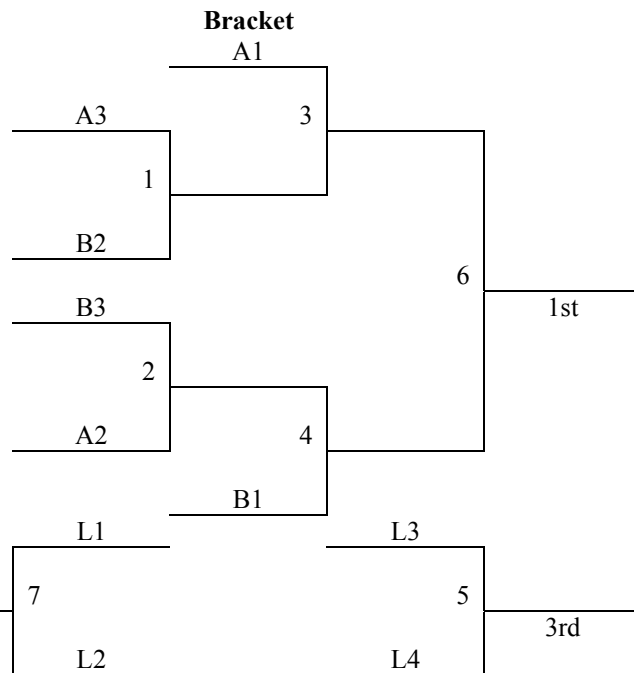

MAYB - Halstead, KS
March 15-16, 2008
8th Grade Boys

Pool A	W	L	Pool B	W	L
1. Hays Jayhawks			4. Wichita Pistons		
2. KS Steelers			5. Kansas Red Storm		
3. Islanders - WA			6. Salina Crusaders		

All teams to Bracket
Games will be played at Halstead High School in Halstead, KS

Saturday	HHS 1	HHS 2
8:00	--	--
9:00	--	--
10:00	--	--
11:00	2-3	--
12:00	4-5	--
1:00	1-3	--
2:00	5-6	--
3:00	--	--
4:00	1-2	--
5:00	--	--
6:00	4-6	--
7:00	--	--
8:00	--	--
9:00	--	--
Sunday		
8:00	--	--
9:00	G1	G2
10:00	--	--
11:00	--	--
12:00	G3	G4
1:00	G7	--
2:00	--	--
3:00	--	--
4:00	G6	G5
5:00	--	--

Halstead High School – 520 W. 6th, Halstead, KS

Take Highway 50 exit west from I-135. Take the Halstead exit by the cemetery. This road becomes Halstead Main Street. Stay on Main until 4 way stop. Turn West on 6th St. at the 4 way stop. You will see the schools on the south side of the road.