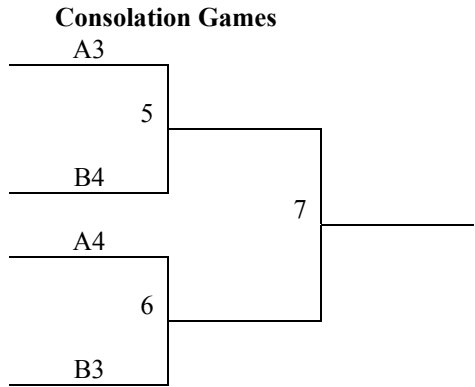

MAYB –Halstead, KS
March 15-16, 2008
5th/6th Grade Boys

Pool A	W	L	Pool B	W	L
1. Douglass Ballers			5. Islanders – WA		
2. Mid Kansas Heat			6. Salina Steelers		
3. Northwest KS Mustangs			7. Newton Jr. Railers – Black		
4. St. John Tigers			8. Great Bend Panthers 2		

Top 2 teams in each pool to Bracket A, bottom 2 teams in each pool to Consolation game.
 Games played Halstead High School in Halstead, KS.

Saturday	HHS 1	HHS 2
8:00	--	--
9:00	1-2	5-7
10:00	3-4	6-8
11:00	--	--
12:00	--	--
1:00	--	--
2:00	--	--
3:00	5-6	7-8
4:00	--	--
5:00	1-3	2-4
6:00	--	--
7:00	--	--
8:00	5-8	6-7
9:00	1-4	2-3
Sunday		
8:00	G5	G6
9:00	--	--
10:00	G1	G2
11:00	--	--
12:00	--	--
1:00	--	G7
2:00	G4	G3
3:00	--	--
4:00	--	--
5:00	--	--