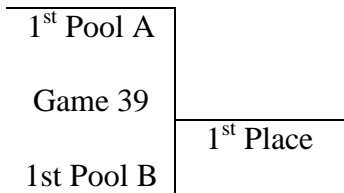

Georgetown April 10-11th, 2010

5th Grade Boys

Pool A

			(+/-15)	(+/-15)	
	W	L	1	2	Rank
98. Fury					
99. Lake Travis Storm					
100. Celtics					

Game Scores +/-
98 ___ v 99 ___
98 ___ v 100 ___
99 ___ v 100 ___

Pool B

			(+/-15)	(+/-15)	
	W	L	1	2	Rank
101. Georgetown Dribblers					
102. Copperas Cove Starzz					
103. Metro Mustangs					

Game Scores +/-
101 ___ v 102 ___
101 ___ v 103 ___
102 ___ v 103 ___