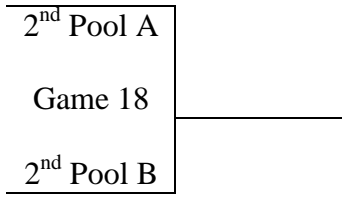

Georgetown April 10-11th, 2010

6th Grade Boys – Bracket Play Continued