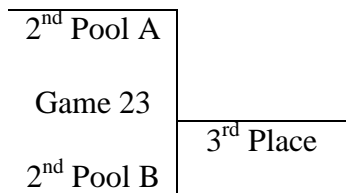

Georgetown April 10-11th, 2010

7th Grade Boys

Pool A

			(+/-15)	(+/-15)	
	W	L	1	2	Rank
66. Fury					
67. Taylor Ducks					
68. Elgin Ballers					

Game Scores +/-
66 ___ v 67 ___
66 ___ v 68 ___
67 ___ v 68 ___

Pool B

			(+/-15)	(+/-15)	
	W	L	1	2	Rank
69. Westlake Hoops					
70. Copperas Cove Crusaders					
71. 360 Elite Eagles					

Game Scores +/-
69 ___ v 70 ___
69 ___ v 71 ___
70 ___ v 71 ___