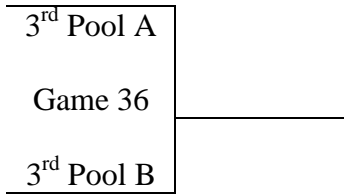

Georgetown April 10-11th, 2010

11/12th Grade Boys – Brackets Continued

Georgetown MAYB April 10-11, 2010 – SATURDAY SCHEDULE – Revised 4/4/10

Time	HS1	HS2	F1	F2	B1	B2	9th	Tip
9:00	94-96	88-89	62-65	63-64	30-32	24-25	36-39	11-12
10:00	44-45	47-48	58-59	60-61	27-28	73-74	40-41	14-15
11:00	84-85	95-97	55-56	10-6	79-80	75-76	33-34	17-18
12:00	92-93	86-87	7-9	64-65	66-68	29-31	37-38	20-21
1:00	81-82	88-90	98-99	58-60	69-70	23-106	42-43	12-13
2:00	96-97	48-49	101-103	55-57	26-27	78-80	35-105	15-16
3:00	44-46	83-104	1-3	9-10	72-73	75-77	36-37	18-19
4:00	92-91	94-95	2-4	6-8	30-31	29-32	40-42	21-22
5:00	81-104	82-83	98-100	59-61	66-67	70-71	38-39	11-13
6:00	84-87	45-46	102-101	56-57	23-24	25-106	41-43	14-16
7:00	47-49	89-90	62-63	3-5	78-79	76-77	33-35	17-19
8:00	91-93	85-86	7-8	1-4	72-74	34-105	99-100	102-103

1st team listed or on upper bracket wears white and is home team.

HS1 – Georgetown High School Main Gym

HS2 – Georgetown High School Auxiliary Gym

F1 – Forbes Main Gym

F2 – Forbes Auxiliary Gym

B1 – Benold Main Gym

B2 – Benold Auxiliary Gym

9th – Georgetown 9th Grade Campus

Tip – Tippit Middle School Main Gym