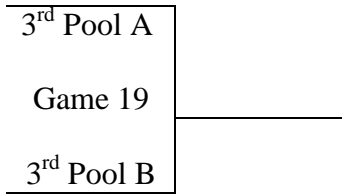

Georgetown April 10-11th, 2010

6th Grade Boys – Bracket Play Continued