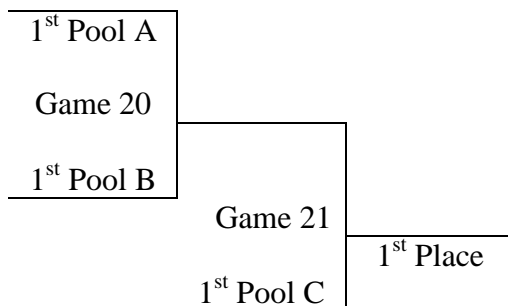

Georgetown April 10-11th, 2010

6th Grade Boys

Pool A

	W	L	(+/-15) 1	(+/-15) 2	Rank
55. Copperas Cove Crusaders					
56. Jammers					
57. Round Rock Jags					

Game Scores +/-
55 ___ v 56 ___ _____
55 ___ v 57 ___ _____
56 ___ v 57 ___ _____

Pool B

	W	L	(+/-15) 1	(+/-15) 2	(+/-15) 3	Rank
58. TX Triple Threat						
59. 360 Elite Eagles						
60. TX Warriors						
61. Quad City Prince						

Game Scores +/-
58 ___ v 59 ___ _____
58 ___ v 60 ___ _____
58 ___ v 61 ___ _____
59 ___ v 60 ___ _____
59 ___ v 61 ___ _____
60 ___ v 61 ___ _____

Pool C

	W	L	(+/-15) 1	(+/-15) 2	(+/-15) 3	Rank
62. Fury						
63. Belton Bobcats						
64. Elgin Ballers						
65. Burnet Bulldogs						

Game Scores +/-
62 ___ v 63 ___ _____
62 ___ v 64 ___ _____
62 ___ v 65 ___ _____
63 ___ v 64 ___ _____
63 ___ v 65 ___ _____
64 ___ v 65 ___ _____