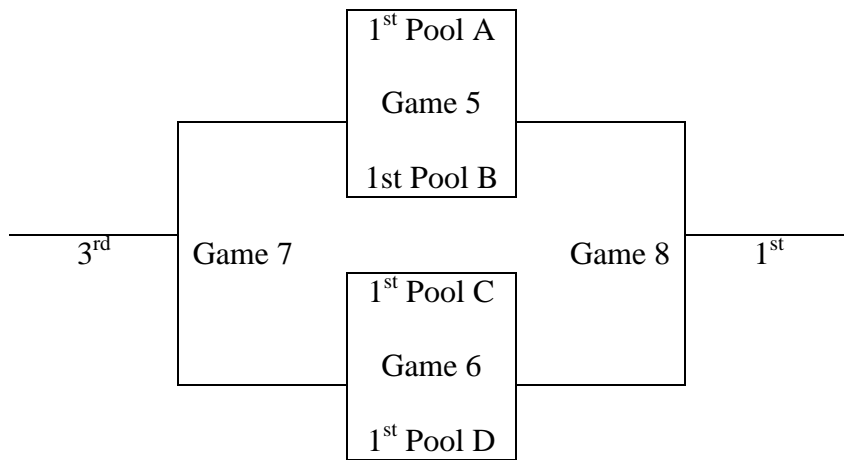

Georgetown April 10-11th, 2010

6th Grade Girls – Bracket Play