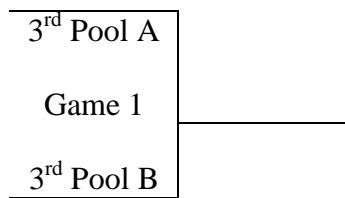

Georgetown April 10-11th, 2010

6th Grade Girls – Bracket Play