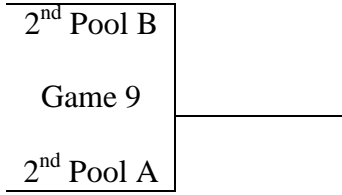

Georgetown April 10-11th, 2010

7th Grade Girls – Bracket Play Continued