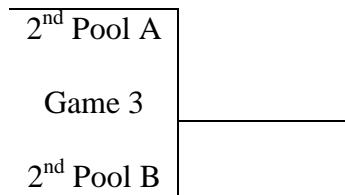

Georgetown April 10-11th, 2010

6th Grade Girls – Bracket Play