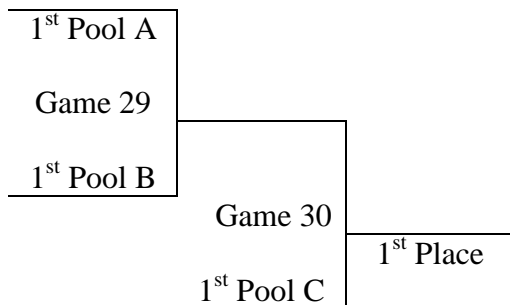

Georgetown April 10-11th, 2010

8th Grade Boys

Pool A

	W	L	(+/-15) 1	(+/-15) 2	Rank
72. TX Starzz					
73. Austin Heat					
74. Push the Rock					

Game Scores +/-
72 ___ v 73 ___ _____
72 ___ v 74 ___ _____
73 ___ v 74 ___ _____

Pool B

	W	L	(+/-15) 1	(+/-15) 2	Rank
75. Copperas Cove Crusaders					
76. Jammers					
77. Rock Select					

Game Scores +/-
75 ___ v 76 ___ _____
75 ___ v 77 ___ _____
76 ___ v 77 ___ _____

Pool C

	W	L	(+/-15) 1	(+/-15) 2	Rank
78. 360 Elite Eagles					
79. Fury					
80. LaGrange Knights					

Game Scores +/-
78 ___ v 79 ___ _____
78 ___ v 80 ___ _____
79 ___ v 80 ___ _____