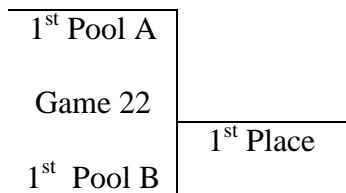

Georgetown April 10-11th, 2010

7th Grade Boys

Pool A

			(+/-15)	(+/-15)	
	W	L	1	2	Rank
66. Fury					
67. Taylor Ducks					
68. Elgin Ballers					

Game Scores +/-
66 ___ v 67 ___
66 ___ v 68 ___
67 ___ v 68 ___

Pool B

			(+/-15)	(+/-15)	
	W	L	1	2	Rank
69. Westlake Hoops					
70. Copperas Cove Crusaders					
71. 360 Elite Eagles					

Game Scores +/-
69 ___ v 70 ___
69 ___ v 71 ___
70 ___ v 71 ___